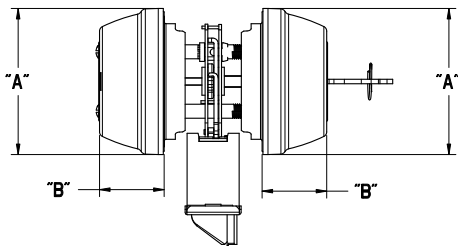

- Featuring SmartKey Security™
- Easy to Install

599 Gatelatch
in Satin Chrome

#1 SELLING U.S. LOCK BRAND*

Numerator TruView, Unit Share Report, 2024

Specifications

Door Prep	Cross Bore 2 1/8". Edge Bore 1". Latch face 1" x 2 1/4".
Backset	2 3/8"
Door Thickness	1 3/8" - 1 3/4" doors standard.
Cylinder	SmartKey™
Faceplates	1" x 2 1/4" square corner
Strikes	1 13/16" x 2 3/4" Includes T Strike. Other options available.
Bolt	1/2" Throw
Door Handing	Reversible for right or left-hand doors
ANSI/BHMA	N/A
UL	N/A
ADA	N/A
Warranty	Lifetime Mechanical and Lifetime Finish

Dimensions

Design	A	B
599	2 5/8"	1 1/8"

Finishes

Satin
Chrome 26D