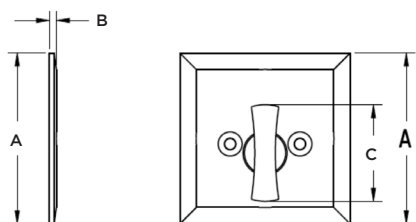

Contemporary Passage Pocket Door Lock in Polished Chrome

#1 SELLING U.S. LOCK BRAND*

Numerator TruView, Unit Share Report, 2024

Specifications

Door Prep	Cross Bore 2 1/8". Edge Bore 1". Latch face 1" x 2 1/4"
Backset	2 3/8"
Door Thickness	1 3/8" - 1 3/4" doors standard
Faceplates	1" x 2 1/4" round corner, other options available
Strikes	1" x 2 1/4" round corner, other options available
Bolt	1" Throw
Door Handing	Reversible for right or left-hand doors
ANSI/BHMA	N/A
UL	N/A
ADA	N/A
Warranty	Lifetime Mechanical and Lifetime Finish

Functions

334 Contemporary Passage Pocket Door Lock:
Pocket door lock always free

335 Contemporary Privacy Pocket Door Lock:
Locking mechanism functions with turn piece on the interior of the lock.

Dimensions

Design	A	B	C
Round	2 7/16"	3/32"	1 3/8"

Finishes

Matte
Black **514**

Venetian
Bronze **11P**

Satin
Nickel **15**

Polished
Chrome **26**

Satin
Chrome **26D**

LIFETIME WARRANTY