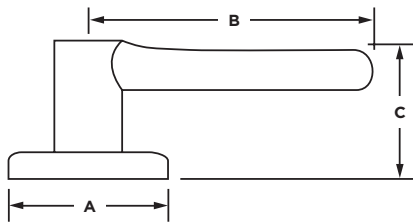

**Keyed Entry:** Both sides locked or unlocked by key outside or turn-button inside.  
- 405 CSL

**Half Dummy Trim, Surface Mounted:** For doors where only a pull is required. No operation.  
- 488 CSL

**Interior Pack:** Inside lever & thumb turn of handle set.  
687/800 Handlesets:  
- 966 CSL: Single Cylinder  
818 Handlesets:  
- 971 CSL SQT: Single Cylinder

## Dimensions

Design	A	B	C	C (Keyed)
Casey Round Rose	2 5/8"	4 3/32"	2 12/32"	2 7/16"
Casey Square Rose	2 5/8"	4 3/32"	2 12/32"	2 7/16"