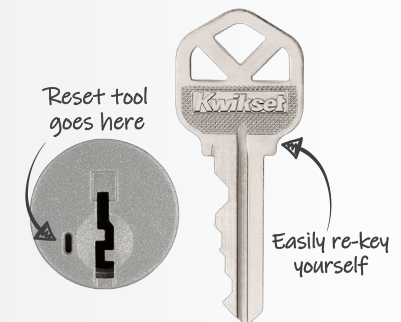

One Key For All Your Locks

Protects against advanced break-in techniques and allows you to re-key your lock yourself in seconds.