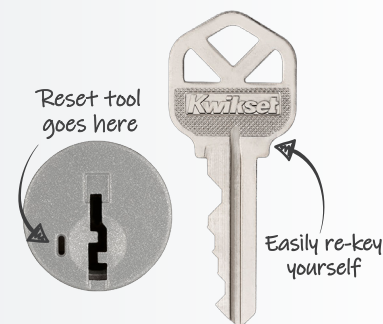

One Key For All Your Locks

Protects against advanced break-in techniques and allows you to re-key your lock yourself in seconds.