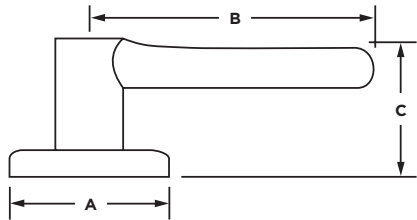

- Featuring SmartKey Security™
- ANSI/BHMA Grade 3 Certification
- Easy to install
- Available with square or round rose

Breton Entry lever with round rose
in Matte Black

Breton Entry lever with square rose
in Matte Black

#1 SELLING U.S. LOCK BRAND*

Numerator TruView, Unit Share Report, 2024

Specifications

Door Prep	Cross Bore 2 1/8". Edge Bore 1" Latch Face 1 x 2 1/4"
Backset	Adjustable 2 3/8" or 2 3/4"
Door Thickness	1 3/8" - 1 3/4" Doors standard. Thick Door Kit Available for 200 & 405 functions for up to 2 1/4"
Cylinder	SmartKey Security™
Faceplates	1" x 2 1/4" includes round corner, square corner and drive-in
Strikes	2 1/4" full lip. Includes round corner, other options available.
Bolt	1/2" throw
Door Handing	Reversible for right or left-handed doors.
ANSI/BHMA	A156.2 Grade 3 (all functions except 488).
UL	N/A
ADA	N/A
Warranty	Lifetime Mechanical and Lifetime Finish

Dimensions

Design	A	B	C	C (Keyed)
Breton Round Rose	2 5/8"	4"	2 7/16"	2 15/32"
Breton Square Rose	2 5/8"	4"	2 7/16"	2 15/32"

Finishes

Matte Black 514

Satin Nickel 15

Polished Chrome 26

Functions

Passage/Hall/Closet: Both levers always free.
- 200 BRNL