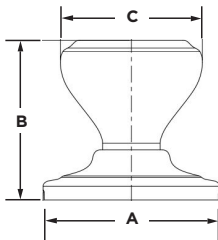

Abbey Passage knob
in Polished Brass

#1 SELLING U.S. LOCK BRAND*

Numerator TruView, Unit Share Report, 2023

Specifications

Door Prep	Cross Bore 2 1/8" Edge Bore 1" Latch Face 1 x 2 1/4"
Backset	Adjustable 2 3/8" or 2 3/4"
Door Thickness	1 3/8" - 1 3/4" Doors standard. Thick Door Kit Available for 720 & 740 functions for up to 2 1/4"
Cylinder	SmartKey Security™
Faceplates	1" x 2 1/4" includes round corner, square corner and drive-in
Strikes	Includes 1" x 2 1/4" full lip round corner, other options available
Bolt	1/2" Throw
Door Handing	Reversible for right or left-hand doors
ANSI/BHMA	Grade 2 Certified
UL	N/A
ADA	N/A
Warranty	Lifetime Mechanical and Lifetime Finish

Dimensions

Design	A	B	C
Abbey	2 5/8"	2 5/8"	2"

Finishes

Polished Brass LO3/3

Satin Chrome 26D

Functions

Passage/Hall/Closet: Both knobs always free.
- 720A

Privacy/Bed/Bath: Both knobs locked or unlocked by turn-button inside. Outside knob unlocked by emergency key. - 730A