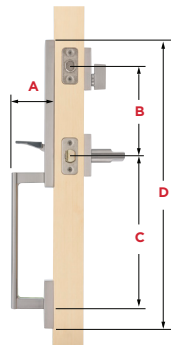

Kwikset
SIGNATURE SERIES

VANCOUVER HANDLESET

The Vancouver handleset has a clean, low profile design. With this sleek contemporary style, you make a bold statement right at the front door.

- Features New Advanced SmartKey Security™
- Low Profile Contemporary Design
- Handleset Deadbolt has ANSI/BHMA Grade 1 Certification
- Lifetime Mechanical and Finish Warranty
- Compatible with 971 interior packs for 818 series handlesets and 973 dummy interior packs for 819 series handlesets
- Adjustable Throughbolt for Guaranteed Fit

#1 SELLING U.S. LOCK BRAND*

Numerator TruView, Unit Share Report, 2024

Specifications

Door Prep	Cross Bore 2 1/8". Edge Bore 1" Latch Face 1" x 2 1/4" Deadbolt & Handle bore holes must be 5 1/2" apart
Backset	Adjustable 2 3/8" or 2 3/4"
Door Thickness	1 3/4" Standard. Thick door service part available for up to 2 1/4"
Faceplates	1" x 2 1/4" includes round corner, square corner and drive-in
Strikes	Deadbolt: 1 1/8" x 2 3/4" square, round corner & 2 1/4" full lip round corner Handle: 2 1/4" round corner full lip (Other options available)
Bolt	Deadbolt: 1" throw Handle: 1/2" throw
Cylinder	SmartKey Security™
Door Handing	Reversible for right or left-hand doors
ANSI/BHMA	Deadbolt - A156.39 Grade AAA Certified
UL	N/A
ADA	N/A
Warranty	Lifetime mechanical and lifetime finish

Dimensions

Dimensions	A	B	C	D
Vancouver	2 21/32"	5 1/2"	8 13/32" through 9 11/16"	17 15/16"

Finishes

Venetian
Bronze 11P

Satin
Nickel 15

Matte
Black 514

Polished
Chrome 26

Interior Options

Halifax Square Full Interior
(HFL SQF)

Sectional Interiors
(Other options available)

Functions

Handleset (Single-Cylinder): Exterior only, Latch bolt operated by thumb piece outside. Deadbolt operated by key outside.
- 818 VNH SMT