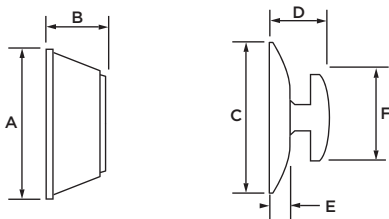

Functions

258 Single Cylinder: Deadbolt operated by key outside and thumb turn inside.
 - 258RDT
 - 258 RDT 514 SMT RCALFD RCS 5303 23155 LESS KEY -20-minute UL

258 Single Cylinder: Deadbolt operated by key outside and thumb turn inside.
 - 258SQT
 - 258 SQT 514 SMT RCALFD RCS 5303 23155 LESS KEY-20-minute UL

SMARTKEY SECURITY

One Key For All Your Locks™

Protects against advanced break-in techniques and allows you to re-key your lock yourself in seconds.

Reset tool goes here

Easily re-key yourself

Dimensions

Design	A	B	C	D	E	F
258 SQT	2 5/8"	1/2"	2 5/8"	1-3/8"	7/16"	1-8/13"
258 RDT	2 5/8"	1/2"	2 5/8"	1-3/8"	7/16"	1-8/13"