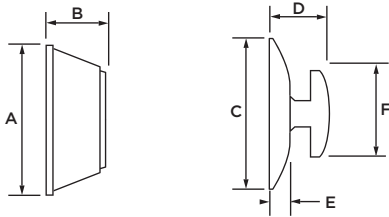

Downtown™ Deadbolt
in Venetian Bronze

#1 SELLING U.S. LOCK BRAND*

Numerator TruView, Unit Share Report, 2023

Specifications

Door Prep	2 1/8" Diameter face hole & 1" Diameter latch hole
Backset	Adjustable 2 3/8" or 2 3/4"
Door Thickness	1 3/8" - 1 3/4" Doors standard. Thick door service part available for up to 2 1/4"
Cylinder	SmartKey Security™
Faceplates	1" x 2 1/4" Includes round corner, square corner & drive in
Strikes	1" x 2 1/4" Includes round corner, square corner & full lip round corner
Bolt	1" Throw
ANSI/BHMA	Grade 1 Certified
UL	20-minute UL option available in the 514 finish
Rose	Specify round or square

Dimensions

Design	A	B	C	D	E	F
258 SQT	2 5/8"	1/2"	2 5/8"	1-3/8"	7/16"	1-8/13"
258 RDT	2 5/8"	1/2"	2 5/8"	1-3/8"	7/16"	1-8/13"

Finishes

Matte
Black 514

Satin
Nickel 15

Venetian
Bronze 11P

Satin
Brass 4

Polished
Chrome 26

Satin
Chrome 26D

Functions

258 Single Cylinder: Deadbolt operated by key outside and thumb turn inside.
- 258RDT
- 258 RDT 514 SMT RCALFD RCS 5303 23155 LESS KEY -20-minute UL

258 Single Cylinder: Deadbolt operated by key outside and thumb turn inside.
- 258SQT
- 258 SQT 514 SMT RCALFD RCS 5303 23155 LESS KEY -20-minute UL