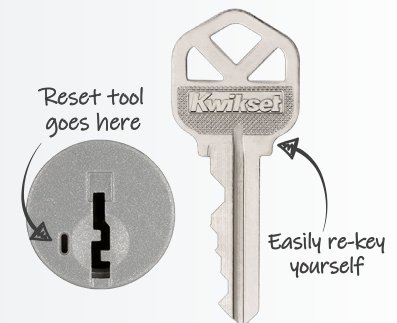

# TUSTIN™ LEVER

Tustin's fashionable wave silhouette is the perfect complement to homes with inspired style.

- Reversible Lever Fits Both Left and Right Handed Doors
- Concealed Screws
- Elegant "Wave" Styling and Decorative Rose
- ANSI BHMA Grade 2 Certified

**Interior Pack:** Inside lever of handleset.  
800/802 : Handlesets  
- 966TNL : Single-Cylinder  
- 968TNL : Dummy  
818/819 : Handlesets  
- 971TNL : Single-Cylinder  
- 973TNL : Dummy

## One Key For All Your Locks

Protects against  
advanced break-in  
techniques and allows  
you to re-key your lock  
yourself in seconds.

**LIFETIME**  
WARRANTY