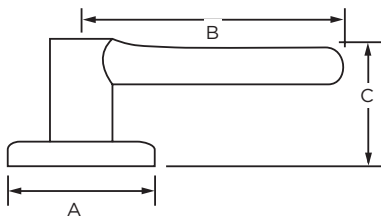

## Specifications

<b>Door Prep</b>	Cross Bore 2-1/8". Edge Bore 1"
<b>Backset</b>	Adjustable 2 3/8" or 2 3/4"
<b>Door Thickness</b>	1 3/8" - 1 3/4" Doors standard Thick Door Kit Available for 720 & 740 functions
<b>Cylinder</b>	SmartKey Security™
<b>Faceplates</b>	1" x 2 1/4" includes round corner, square corner and drive-in
<b>Strikes</b>	Includes 2 1/4" full lip round corner, other options available
<b>Bolt</b>	1/2" Throw
<b>Door Handing</b>	Tustin half dummy & interior pack functions are available as either right hand or left hand
<b>ANSI/BHMA</b>	Grade 2 Certified
<b>ADA</b>	720 function is in compliance with the American National Standards Institute (ANSI A117.1)
<b>UL</b>	N/A
<b>Warranty</b>	Lifetime Mechanical and Lifetime Finish

## Dimensions

Design	A	B	C	C (Keyed)
Tustin™	2 5/8"	4 7/32"	2 3/32"	2 19/32"