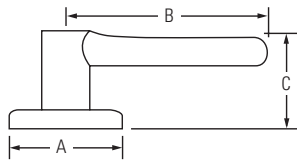

Kwikset

Signature Series

Specifications:

Door Prep	Cross Bore 2-1/8". Edge Bore 1". Latch Face 1" x 2-1/4".
Backset	Adjustable to 2-3/8" or 2-3/4".
Door	1-3/8" - 1-3/4" doors standard.
Thickness	2-1/4" doors optional on 720 and 740 models only.
Cylinder	SmartKey®
Faceplates	1" x 2-1/4". Specify round corner, square corner or drive-in.
Strikes	2-1/4" full lip. Specify round corner or square corner. Other options available.
Bolt	1/2" throw.
Door Handing	Reversible for passage, privacy, or entry. Specify handing only with inactive levers.
ANSI/BHMA	Grade 2 Certified.
ADA	Functions 154, 155, 720, 788 satisfy section 4.13.9 ADA requirement.
UL	Meets UL 3 hour fire rating for 725, 735, 745, 746, 749, 755. Optional UL 1/3 hour fire rating for all functions.

Functions:

Passage/Hall/Closet: Both levers always free.
- 720TNL/725TNL

Privacy/Bed/Bath: Both levers locked or unlocked by turnbutton inside. Outside lever unlocked by emergency key.
- 730TNL/735TNL

Keyed Entry Lever: Both sides locked or unlocked by key outside or turnbutton inside.
- 740TNL SMT, 745TNL SMT

Half Dummy Trim, Surface Mounted: For doors where only a pull is required. No operation.
- 788TNL

Interior Pack: Outside handleset. Inside lever.
- 966TNL

Dimensions:

Design	A	B	C	C (Keyed)
Tustin™	2-5/8"	4-7/32"	2-3/32"	2-19/32"