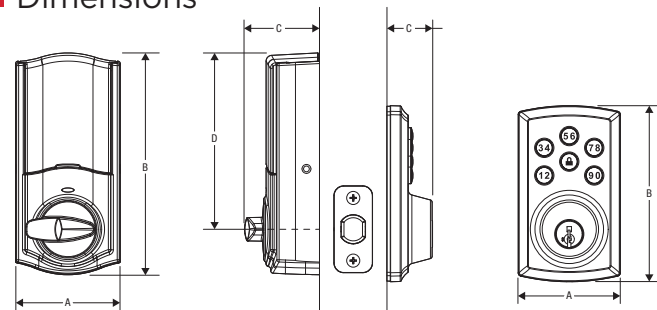

■ Finishes

Lifetime Polished Brass - L03

Satin Nickel - 15

Venetian Bronze - 11P

■ Specifications

Function	Single cylinder deadbolt
Door Prep	2 1/8" diameter face hole & 1" diameter latch hole
Backset	Adjustable 2 3/8" or 2 3/4"
Door Thickness	1 3/8" - 1 3/4" automatic adjustment
Faceplates	1" x 2 1/4" round corner standard
Strikes	Round corner strike 2 3/4" x 2 1/8"
Latch	Round corner adjustable 2 3/8" x 2 3/4"
Bolt	1" throw, steel deadbolt
Door Handing	Reversible
Cylinder	SmartKey™

■ Dimensions

Design	A	B	C	D
SmartCode™ 888 Interior	2 23/32" (69.1 mm)	5 25/32" (146.6 mm)	1 15/16" (49.5 mm)	4 19/32" (116.5 mm)
SmartCode™ 888 Exterior	2 21/32" (67.4 mm)	4 19/32" (116.3 mm)	1 3/16" (29.8 mm)	---