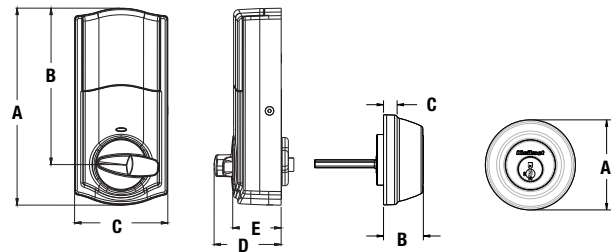

#1 SELLING U.S. LOCK BRAND*

*Source: TraQline US quarterly brand unit share report, Q4 2006 through Q4 2017

Specifications

Function	Single cylinder deadbolt
Door Prep	2 1/8" diameter face hole & 1" diameter latch hole
Backset	Adjustable 2 3/8" or 2 3/4"
Door Thickness	1 3/8" - 2" automatic adjustment
Faceplates	1" x 2 1/4" round corner standard
Strikes	Round corner strike 2 3/4" x 2 1/8"
Latch	Round corner adjustable 2 3/8" x 2 3/4"
Bolt	1" throw, steel deadbolt
Door Handing	Reversible
Cylinder	SmartKey®
Wireless Protocol	Z-Wave 500; lock complies with Z-Wave standard of open air, line of sight transmission of 160 feet or more. Compliant with FCC Part 15. Industry Canada. <i>*Range may vary depending on radio frequency environment. Work with your home control platform to optimize range.</i>

Dimensions

Square	A	B	C	D	E
Interior	5-3/4"	4-9/16"	2-11/16"	2-3/32"	1-13/32"
Exterior	2-29/32"	2-11/16"	1-1/16"	5/8"	5/16"

Round	A	B	C	D	E
Interior	5-3/4"	4-9/16"	2-23/16"	1-31/32"	1-13/32"
Exterior	2-5/8"	1-5/32"	13/32"	-	-