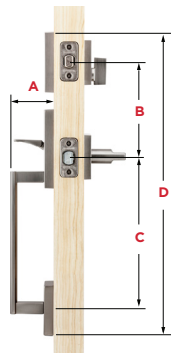

Kwikset
SIGNATURE SERIES

SAN CLEMENTE[®] HANDLESET

The San Clemente[®] handleset has a sleek, modern look. With clean lines and a variety of finishes, you can easily upgrade the entry to your home.

- Features New Advanced SmartKey Security[®]
- Low Profile Contemporary Design
- Handleset Deadbolt has ANSI/BHMA Grade 1 Certified Security
- Lifetime Mechanical and Finish Warranty
- Compatible with 971 interior packs for 818 & 814 series handlesets and 973 dummy interior packs for 819 series handlesets

#1 SELLING U.S. LOCK BRAND*

Source: YipitData Unit Share Report, 2026

Specifications

Door Prep	Cross Bore 2 1/8". Edge Bore 1" Latch Face 1" x 2 1/4"
Backset	Adjustable 2 3/8" or 2 3/4"
Door Thickness	1 3/4" Standard. Thick door service part available for up to 2 1/4"
Faceplates	1" x 2 1/4" includes round corner, square corner and drive-in
Strikes	Deadbolt: 1 1/8" x 2 3/4", square, round corner & 2 1/4" full lip round corner Handle: 2 1/4" round corner full lip (Other options available)
Bolt	Deadbolt: 1" throw Handle: 1/2" throw
Cylinder	SmartKey Security®
Door Handing	Reversible for right or left-hand doors
ANSI/BHMA	Deadbolt is Grade 1 Certified
UL	N/A
ADA	N/A
Warranty	Lifetime mechanical and lifetime finish

Dimensions

Dimensions	A	B	C	D
San Clemente	2 5/8"	5 1/2"	8 13/32" through 9 11/16"	17 29/32"

Finishes

Adjustable Throughbolt

Vertical and horizontal slide designed for a guaranteed fit

Functions

Handleset (Single-Cylinder): Exterior only, Latch bolt operated by thumb piece outside. Deadbolt operated by key outside.
- 818 SCE SMT

Handle Only: Handle only. Latch bolt operated by thumb piece outside.
- 814 SCE

Interior Pack (Single-Cylinder): Interior only, Latch bolt operated by lever inside. Deadbolt operated by thumb turn inside.
- 971___SMT
(Indicate interior lever style)