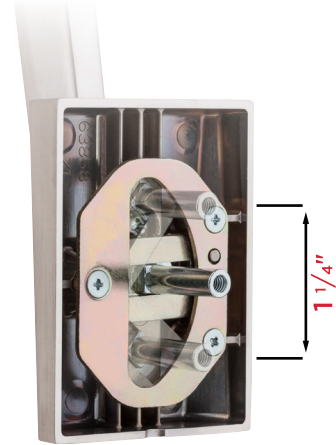

#1 SELLING U.S. LOCK BRAND*

Source: YipitData Unit Share Report, 2026

Specifications

Door Prep	Cross Bore 2 1/8". Edge Bore 1" Latch Face 1" x 2 1/4"
Backset	Adjustable 2 3/8" or 2 3/4"
Door Thickness	1 3/4" Standard. Thick door service part available for up to 2 1/4"
Faceplates	1" x 2 1/4" includes round corner, square corner and drive-in
Strikes	Deadbolt: 1 1/8" x 2 3/4", square, round corner & 2 1/4" full lip round corner Handle: 2 1/4" round corner full lip (Other options available)
Bolt	Deadbolt: 1" throw Handle: 1/2" throw
Cylinder	SmartKey Security®
Door Handing	Reversible for right or left-hand doors
ANSI/BHMA	Deadbolt is Grade 1 Certified
UL	N/A
ADA	N/A
Warranty	Lifetime mechanical and lifetime finish

Dimensions

Dimensions	A	B	C	D
San Clemente	2 5/8"	5 1/2"	8 13/32" through 9 11/16"	17 29/32"

Finishes

Adjustable Throughbolt

Vertical and horizontal slide designed for a guaranteed fit

Functions

Handleset (Single-Cylinder): Exterior only, Latch bolt operated by thumb piece outside. Deadbolt operated by key outside.
- 818 SCE SMT

Handleset (Dummy): Exterior only, Handle acts as pull only. For inactive leaf or double doors. No Operation.
- 819 SCE

Handle with Lever: Latch bolt operated by thumb piece outside and lever inside. No Deadbolt.
- 815 SCE x HFL
[Available with Halifax (HFL) lever]

Handle Only: Handle only. Latch bolt operated by thumb piece outside.
- 814 SCE

Interior Pack (Single-Cylinder): Interior only, Latch bolt operated by lever inside. Deadbolt operated by thumb turn inside.
- 971___SMT
(Indicate interior lever style)