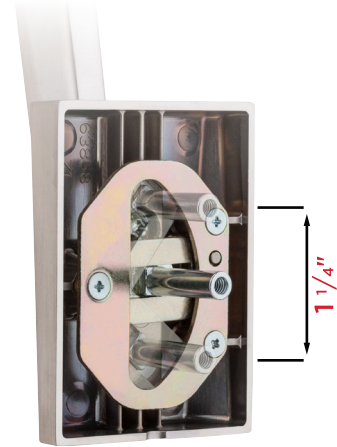

## Specifications

<b>Door Prep</b>	Cross Bore 2 1/8". Edge Bore 1" Latch Face 1" x 2 1/4"
<b>Backset</b>	Adjustable 2 3/8" or 2 3/4"
<b>Door Thickness</b>	1 3/4" Standard. Thick door service part available for up to 2 1/4"
<b>Faceplates</b>	1" x 2 1/4" includes round corner, square corner and drive-in
<b>Strikes</b>	<b>Deadbolt:</b> 1 1/8" x 2 3/4", square, round corner & 2 1/4" full lip round corner <b>Handle:</b> 2 1/4" round corner full lip (Other options available)
<b>Bolt</b>	<b>Deadbolt:</b> 1" throw <b>Handle:</b> 1/2" throw
<b>Cylinder</b>	SmartKey Security™
<b>Door Handing</b>	Reversible for right or left-hand doors
<b>ANSI/BHMA</b>	Deadbolt is Grade 1 Certified
<b>UL</b>	N/A
<b>ADA</b>	N/A
<b>Warranty</b>	Lifetime mechanical and lifetime finish

## Dimensions

Dimensions	A	B	C	D
San Clemente	2 5/8"	5 1/2"	8 13/32" through 9 11/16"	17 29/32"

## Adjustable Throughbolt

Vertical and horizontal slide designed for a guaranteed fit

## Functions

**Handleset (Single-Cylinder):** Exterior only, Latch bolt operated by thumb piece outside. Deadbolt operated by key outside.  
- 818 SCE SMT

**Handleset (Dummy):** Exterior only, Handle acts as pull only. For inactive leaf or double doors. No Operation.  
- 819 SCE