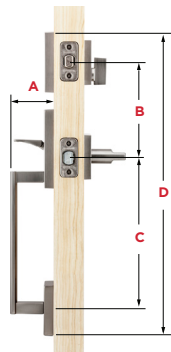

Specifications

Door Prep	Cross Bore 2 1/8". Edge Bore 1" Latch Face 1" x 2 1/4"
Backset	Adjustable 2 3/8" or 2 3/4"
Door Thickness	1 3/4" Standard. Thick door service part available for up to 2 1/4"
Faceplates	1" x 2 1/4" includes round corner, square corner and drive-in
Strikes	Deadbolt: 1 1/8" x 2 3/4", square, round corner & 2 1/4" full lip round corner Handle: 2 1/4" round corner full lip (Other options available)
Bolt	Deadbolt: 1" throw Handle: 1/2" throw
Cylinder	SmartKey Security™
Door Handing	Reversible for right or left-hand doors
ANSI/BHMA	Deadbolt is Grade 1 Certified
UL	N/A
ADA	N/A
Warranty	Lifetime mechanical and lifetime finish

Dimensions

Dimensions	A	B	C	D
San Clemente	2 5/8"	5 1/2"	8 13/32" through 9 11/16"	17 29/32"

Finishes