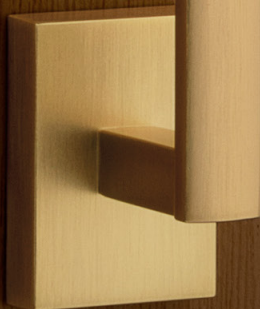

# SAN CLEMENTE HANDLESET

The San Clemente handleset has a sleek, modern look. With clean lines and a variety of finishes, you can easily upgrade the entry to your home.

- Features New Advanced SmartKey Security™
- Low Profile Contemporary Design
- Handleset Deadbolt has ANSI/BHMA Grade 1 Certified Security
- Lifetime Mechanical and Finish Warranty
- Compatible with 971 interior packs for 818 & 814 series handlesets and 973 dummy interior packs for 819 series handlesets

## Specifications

<b>Door Prep</b>	Cross Bore 2 1/8". Edge Bore 1" Latch Face 1" x 2 1/4"
<b>Backset</b>	Adjustable 2 3/8" or 2 3/4"
<b>Door Thickness</b>	1 3/4" Standard. Thick door service part available for up to 2 1/4"
<b>Faceplates</b>	1" x 2 1/4" includes round corner, square corner and drive-in
<b>Strikes</b>	<b>Deadbolt:</b> 1 1/8" x 2 3/4", square, round corner & 2 1/4" full lip round corner <b>Handle:</b> 2 1/4" round corner full lip (Other options available)
<b>Bolt</b>	<b>Deadbolt:</b> 1" throw <b>Handle:</b> 1/2" throw
<b>Cylinder</b>	SmartKey Security™
<b>Door Handing</b>	Reversible for right or left-hand doors
<b>ANSI/BHMA</b>	Deadbolt is Grade 1 Certified
<b>UL</b>	N/A
<b>ADA</b>	N/A
<b>Warranty</b>	Lifetime mechanical and lifetime finish

## Adjustable Throughbolt

Vertical and horizontal slide designed for a guaranteed fit