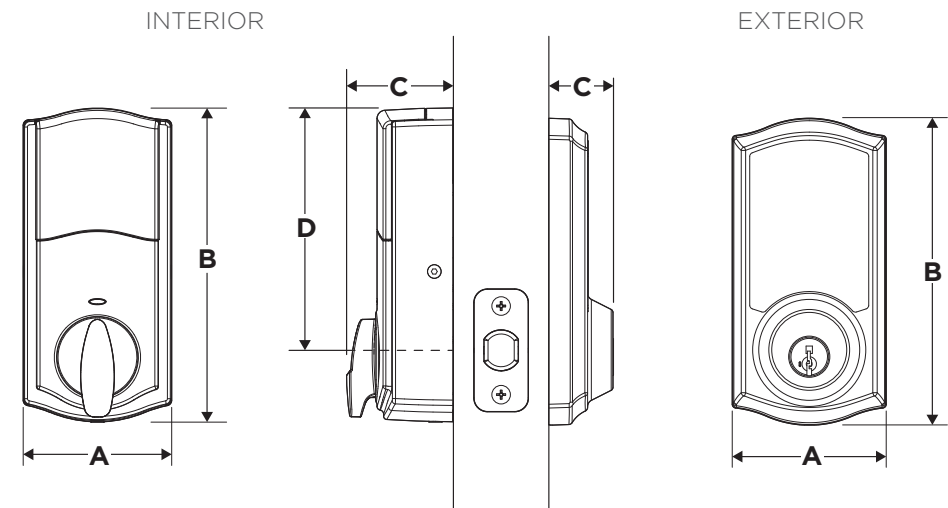

* Applies to Z-Wave products only
** Applies to ZigBee product only

**HomeConnect 918 and SmartCode 916
Traditional Touchscreen Deadbolt**

Dimensions	A	B	C	D
Interior	2 3/4" (70 mm)	5 3/4" (146 mm)	1 15/16" (49 mm)	4 9/16" (116 mm)
Exterior	2 13/16" (72 mm)	5 5/8" (143 mm)	1 3/16" (30 mm)	---