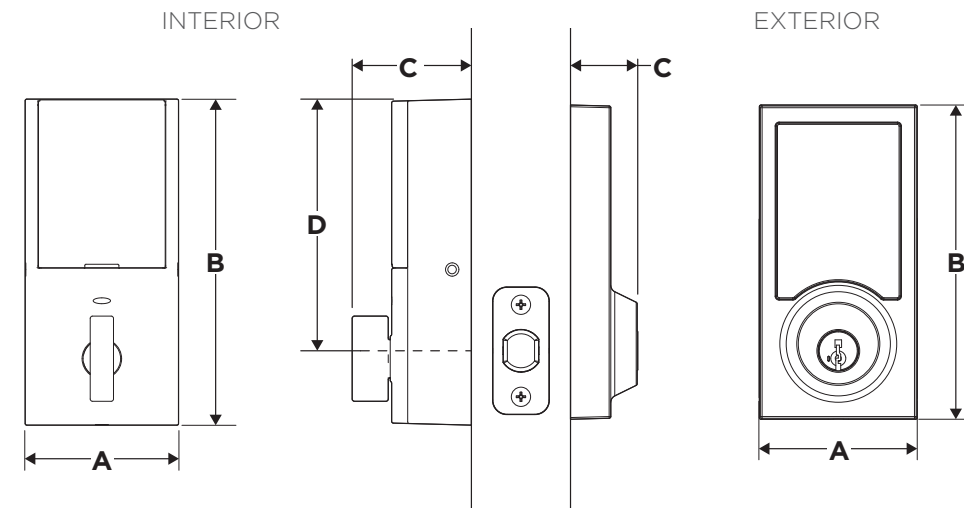

**Home Connect 918 and SmartCode 916
Contemporary Touchscreen Deadbolt**

Dimensions	A	B	C	D
Interior	2 11/16" (68.6 mm)	5 3/4" (146 mm)	2 3/32" (53.3 mm)	4 9/16" (116 mm)
Exterior	2 25/32" (70.7 mm)	5 17/32" (140.7 mm)	1 3/16" (30 mm)	---