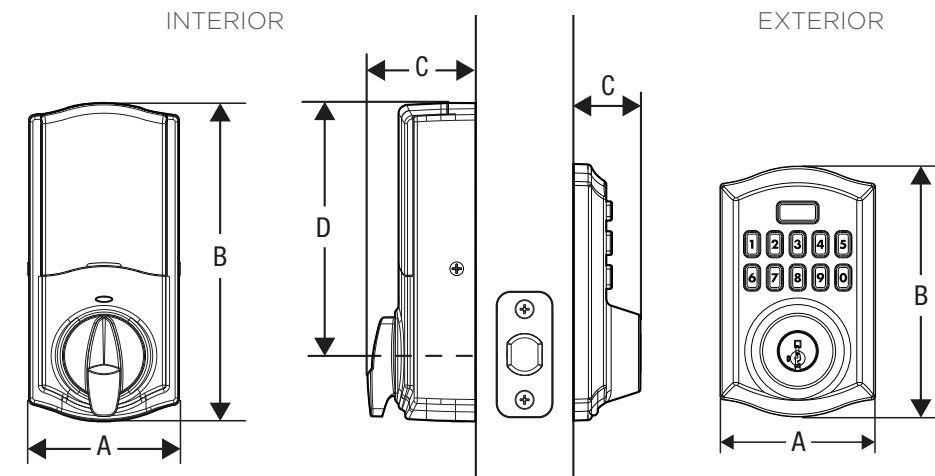

**HomeConnect™ 620
Traditional Keypad Deadbolt**

Dimensions	A	B	C	D
Interior	2 23/32" (69.1 mm)	5 25/32" (146.6 mm)	1 15/16" (49.5 mm)	4 19/32" (116.5 mm)
Exterior	2 13/16" (71.43 mm)	4 9/16" (115.887 mm)	1 1/4" (31.75 mm)	---