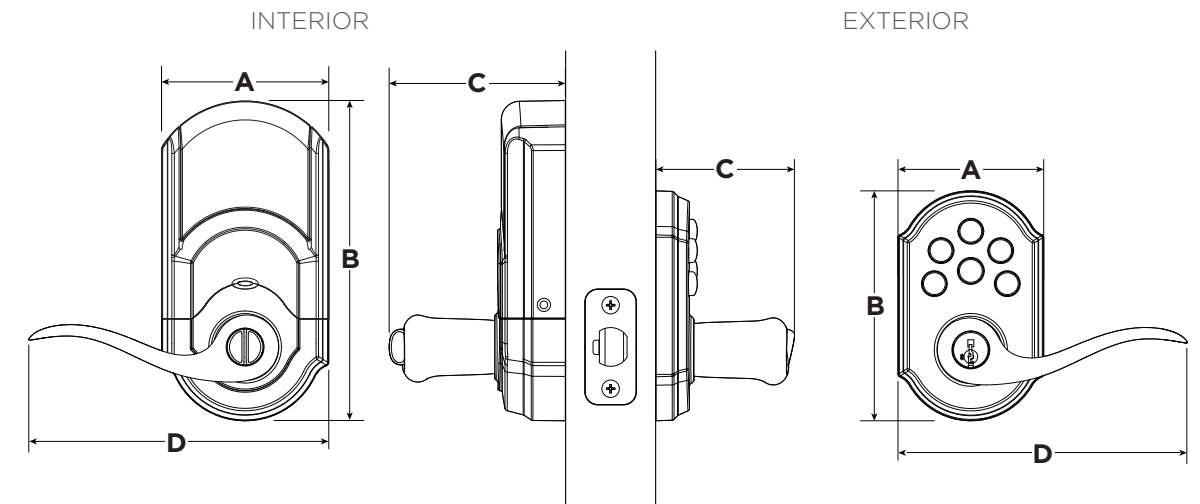

Dimensions	A	B	C	D
Interior	2 23/32" (69.1 mm)	5 25/32" (146.6 mm)	2 1/8" (53.97 mm)	4 1/2" (114.3 mm)
Exterior	2 25/32" (70.64 mm)	4 5/16" (109.53 mm)	1 1/4" (31.75 mm)	---

The Kwikset® HomeConnect® 620 combines cutting-edge Z-Wave technology and seamless smart home system integration to deliver a streamlined and secure smart locking experience to today's tech-savvy homeowners. Z-Wave 700 Long Range ensures a direct connection between your hub and lock, no matter where they're located in the home. Z-Wave 700 Long Range ensures a direct connection between your hub and lock, no matter where they're located in the home.

11P Venetian Bronze

15 Satin Nickel

26 Polished Chrome

514 Matte Black

Product Features

- 250 under codes
- Z-Wave 700
- S2 Secure Network Enrollment Auto Lock
- SmartStart Network Pre-Enrollment

SmartCode™ 912
Touchpad Lever

Dimensions	A	B	C	D
Interior	3 15/16" (82.15 mm)	6 3/16" (157.16 mm)	3 27/64" (86.92 mm)	5 13/16" (147.64 mm)
Exterior	2 13/16" (71.44 mm)	4 29/64" (113.11 mm)	2 11/16" (68.26 mm)	5 39/64" (142.48 mm)

The SmartCode 912 is an electronic touchpad lever recommended for securing interior rooms like home offices, wine cellars, storage rooms, and interior garage doors. The traditional design complements homes with classical, transitional, or modern décor.