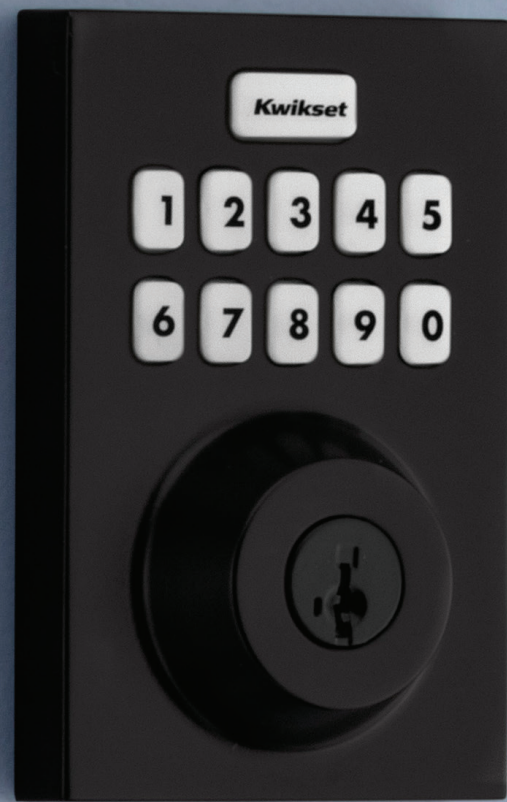

**HomeConnect™ 620
Traditional Keypad Deadbolt**

Dimensions	A	B	C	D
Interior	2 23/32" (69.1 mm)	5 25/32" (146.6 mm)	1 15/16" (49.5 mm)	4 19/32" (116.5 mm)
Exterior	2 13/16" (71.43 mm)	4 9/16" (115.887 mm)	1 1/4" (31.75 mm)	---

LO3/3 Polished Brass

11P Venetian Bronze

15 Satin Nickel

Product Features

- 250 user codes
- Z-Wave 700
- S2 Secure Network Enrollment Auto Lock
- SmartStart Network Pre-Enrollment

HomeConnect™ 620
Contemporary Keypad Deadbolt

Dimensions	A	B	C	D
Interior	2 23/32" (69.1 mm)	5 25/32" (146.6 mm)	2 1/8" (53.97 mm)	4 1/2" (114.3 mm)
Exterior	2 25/32" (70.64 mm)	4 5/16" (109.53 mm)	1 1/4" (31.75 mm)	---

The Kwikset® HomeConnect® 620 combines cutting-edge Z-Wave technology and seamless smart home system integration to deliver a streamlined and secure smart locking experience to today's tech-savvy homeowners. Z-Wave 700 Long Range ensures a direct connection between your hub and lock, no matter where they're located in the home. Z-Wave 700 Long Range ensures a direct connection between your hub and lock, no matter where they're located in the home.