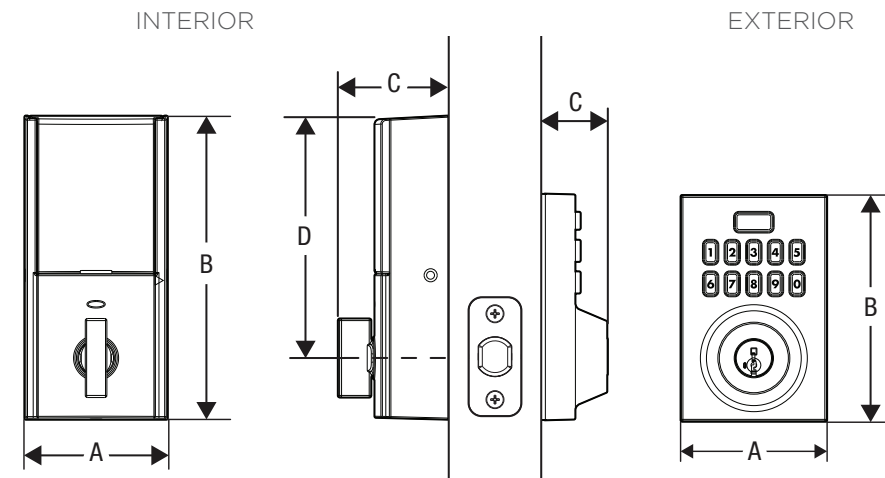

**HomeConnect™ 620
Traditional Keypad Deadbolt**

Dimensions	A	B	C	D
Interior	2 23/32" (69.1 mm)	5 25/32" (146.6 mm)	1 15/16" (49.5 mm)	4 19/32" (116.5 mm)
Exterior	2 13/16" (71.43 mm)	4 9/16" (115.887 mm)	1 1/4" (31.75 mm)	---

Dimensions	A	B	C	D
Interior	2 23/32" (69.1 mm)	5 25/32" (146.6 mm)	2 1/8" (53.97 mm)	4 1/2" (114.3 mm)
Exterior	2 25/32" (70.64 mm)	4 5/16" (109.53 mm)	1 1/4" (31.75 mm)	---

The Kwikset® HomeConnect® 620 combines cutting-edge Z-Wave technology and seamless smart home system integration to deliver a streamlined and secure smart locking experience to today's tech-savvy homeowners. Z-Wave 700 Long Range ensures a direct connection between your hub and lock, no matter where they're located in the home. Z-Wave 700 Long Range ensures a direct connection between your hub and lock, no matter where they're located in the home.