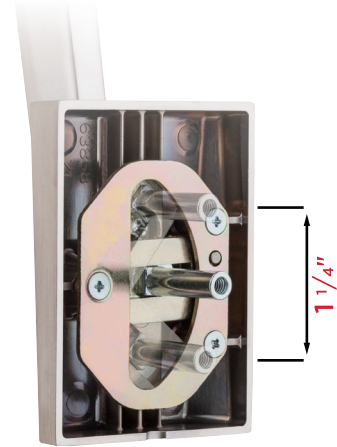

## Specifications

<b>Door Prep</b>	Cross Bore 2 1/8". Edge Bore 1" Latch Face 1" x 2 1/4"
<b>Backset</b>	Adjustable 2 3/8" or 2 3/4"
<b>Door Thickness</b>	1 3/4" Standard. Thick door service part available for up to 2 1/4"
<b>Faceplates</b>	1" x 2 1/4" includes round corner, square corner and drive-in
<b>Strikes</b>	<b>Deadbolt:</b> 1 1/8" x 2 3/4", square, round corner & 2 1/4" full lip round corner <b>Handle:</b> 2 1/4" round corner full lip (Other options available)
<b>Bolt</b>	<b>Deadbolt:</b> 1" throw <b>Handle:</b> 1/2" throw
<b>Cylinder</b>	SmartKey Security™
<b>Door Handing</b>	Reversible for right or left-hand doors
<b>ANSI/BHMA</b>	Deadbolt is Grade 1 Certified
<b>UL</b>	N/A
<b>ADA</b>	N/A
<b>Warranty</b>	Lifetime mechanical and lifetime finish

## Dimensions

Dimensions	A	B	C	D
Prescott	2 25/32"	5 1/2"	8 13/32" through 9 11/16"	17 3/4"

## Adjustable Throughbolt

Vertical and horizontal slide designed for a guaranteed fit

## Functions

**Handleset (Single-Cylinder):** Exterior only, Latch bolt operated by thumb piece outside. Deadbolt operated by key outside.  
- 818 PTH SMT

**Handleset (Dummy):** Exterior only, Handle acts as pull only. For inactive leaf or double doors. No Operation.  
- 819 PTH