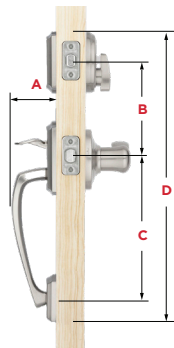

Specifications

Door Prep	Cross Bore 2 1/8". Edge Bore 1" Latch Face 1" x 2 1/4"
Backset	Adjustable 2 3/8" or 2 3/4"
Door Thickness	1 3/4" Standard. Thick door service part available for up to 2 1/4"
Faceplates	1" x 2 1/4" includes round corner, square corner and drive-in
Strikes	Deadbolt: 1 1/8" x 2 3/4", square, round corner & 2 1/4" full lip round corner Handle: 2 1/4" round corner full lip (Other options available)
Bolt	Deadbolt: 1" throw Handle: 1/2" throw
Cylinder	SmartKey Security™
Door Handing	Reversible for right or left-hand doors
ANSI/BHMA	Deadbolt is Grade 1 Certified
UL	N/A
ADA	N/A
Warranty	Lifetime mechanical and lifetime finish

Dimensions

Dimensions	A	B	C	D
Prescott	2 25/32"	5 1/2"	8 13/32" through 9 11/16"	17 3/4"