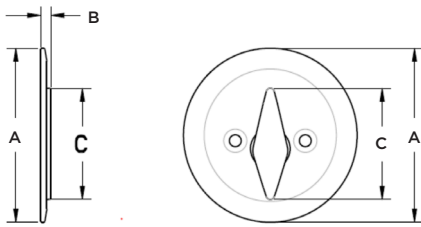

Round Privacy Pocket
Door Lock in Satin Chrome

#1 SELLING U.S. LOCK BRAND*

Numerator TruView, Unit Share Report, 2024

Specifications

Door Prep	Cross Bore 2 1/8". Edge Bore 1". Latch face 1" x 2 1/4".
Backset	2 3/8"
Door Thickness	1 3/8" - 1 3/4" doors standard
Faceplates	1" x 2 1/4" round corner
Strikes	1" x 2 1/4" round corner. Other options available.
Bolt	1" Throw
Door Handing	Reversible for right or left-hand doors
ANSI/BHMA	N/A
UL	N/A
ADA	N/A
Warranty	Lifetime Mechanical and Lifetime Finish

Functions

334 Round Passage Pocket Door Lock:
Pocket door lock always free.

335 Round Privacy Pocket Door Lock:
Locking mechanism functions with turn piece on the interior of the lock.

Dimensions

Design	A	B	C
Round	2 15/32"	1/8"	1 19/32"