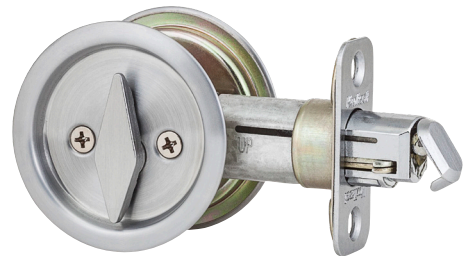

Kwikset
Security Series

Round Pocket Door Lock

Our innovative round design fits a standard 2 1/8" drilled door, allowing easy installation with a standard screwdriver.

- Fits standard door prep
- Push-to-pull latch for easy access
- Ideal for spaces with a concealed door like an office, bathroom, laundry room or closet door
- Easy to Install

Round Privacy Pocket
Door Lock in Satin Chrome

#1 SELLING U.S. LOCK BRAND*

Numerator TruView, Unit Share Report, 2024

Specifications

Door Prep	Cross Bore 2 1/8". Edge Bore 1". Latch face 1" x 2 1/4".
Backset	2 3/8"
Door Thickness	1 3/8" - 1 3/4" doors standard
Faceplates	1" x 2 1/4" round corner
Strikes	1" x 2 1/4" round corner. Other options available.
Bolt	1" Throw
Door Handing	Reversible for right or left-hand doors
ANSI/BHMA	N/A
UL	N/A
ADA	N/A
Warranty	Lifetime Mechanical and Lifetime Finish

Functions

334 Round Passage Pocket Door Lock:
Pocket door lock always free.

335 Round Privacy Pocket Door Lock:
Locking mechanism functions with turn piece on the interior of the lock.

Dimensions

Design	A	B	C
Round	2 15/32"	1/8"	1 19/32"

Finishes

Matte
Black **514**

Venetian
Bronze **11P**

Satin
Nickel **15**

Satin
Chrome **26D**

LIFETIME WARRANTY