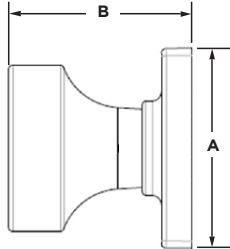

**Half Dummy Trim, Surface Mounted:** For doors where only a pull is required. No operation.  
- 788PSK

**Interior Pack:** Inside lever of handleset.

800/802 Handlesets:  
- 966PSK: Single-Cylinder  
- 968PSK: Dummy  
818/819 Handlesets:  
- 971PSK: Single-Cylinder  
- 973PSK: Dummy

## Dimensions

Design	A	B	B (keyed)
SQT	2 5/8"	2 13/32"	2 27/32"
RDT	2 5/8"	2 13/32"	2 27/32"