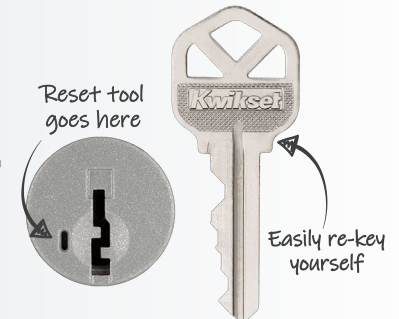

**Half Dummy Trim, Surface Mounted:** For doors where only a pull is required. No operation.  
- 788PSK

**Interior Pack:** Inside lever of handleset.

800/802 Handlesets:  
- 966PSK: Single-Cylinder  
- 968PSK: Dummy  
818/819 Handlesets:  
- 971PSK: Single-Cylinder  
- 973PSK: Dummy

## Dimensions

Design	A	B	B (keyed)
SQT	2 5/8"	2 13/32"	2 27/32"
RDT	2 5/8"	2 13/32"	2 27/32"

### One Key For All Your Locks™

Protects against advanced break-in techniques and allows you to re-key your lock yourself in seconds.