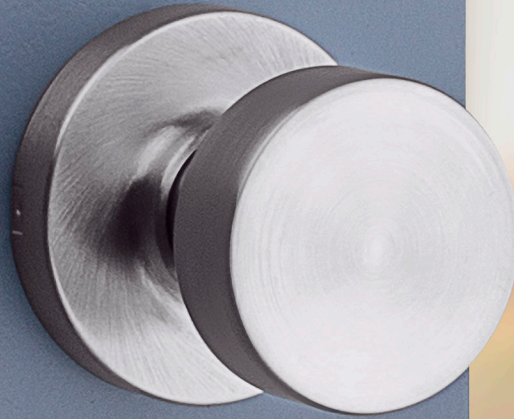

## PISMO KNOB

Pismo has an idealistic, simplified look. With defined lines and a variety of finishes, you can seamlessly upgrade to a contemporary style. Pismo can feature a round or square rose, so you can select the look you want for your home.

- Featuring SmartKey Security®
- ANSI/BHMA Grade AAA - Highest Residential Security
- Durability and Finish
- New Contemporary Design
- Easy to Install

Pismo Knob  
with square rose

Pismo Knob  
with round rose

## Specifications

<b>Door Prep</b>	Cross Bore 2 1/8" Edge Bore 1" Latch Face 1 x 2 1/4"
<b>Backset</b>	Adjustable 2 3/8" or 2 3/4"
<b>Door Thickness</b>	1 3/8" - 1 3/4" Doors standard. Thick Door Kit Available for 720 & 740 functions for up to 2 1/4"
<b>Cylinder</b>	SmartKey Security®
<b>Faceplates</b>	1" x 2 1/4" includes round corner, square corner and drive-in
<b>Strikes</b>	1" x 2 1/4" full lip includes round corner, other options available
<b>Bolt</b>	1/2" Throw
<b>Door Handing</b>	Reversible for right or left-hand doors
<b>ANSI/BHMA</b>	Grade AAA Certified: Finish/Durability/Security
<b>UL</b>	No UL option available
<b>ADA</b>	N/A
<b>Warranty</b>	Lifetime Mechanical and Lifetime Finish