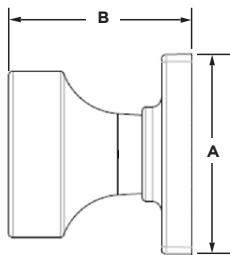

Functions

Passage/Hall/Closet: Both knobs always free.
- 720PSK

Privacy/Bed/Bath: Both knobs locked or unlocked by turn-button inside. Outside lever unlocked by emergency key.
- 730PSK

Keyed Entry Lever: Both sides locked or unlocked by key outside or turn-button inside.
- 740PSK

Half Dummy Trim, Surface Mounted: For doors where only a pull is required. No operation.
- 788PSK

Interior Pack: Inside lever of handleset.

800/802 Handlesets:
- 966PSK: Single-Cylinder
- 968PSK: Dummy
818/819 Handlesets:
- 971PSK: Single-Cylinder
- 973PSK: Dummy

Dimensions

Design	A	B	B (keyed)
SQT	2 5/8"	2 13/32"	2 27/32"
RDT	2 5/8"	2 13/32"	2 27/32"

One Key For All Your Locks

Protects against advanced break-in techniques and allows you to re-key your lock yourself in seconds.