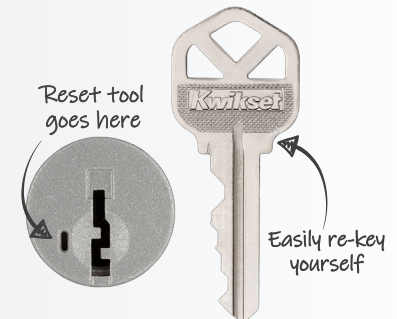

Half Dummy Trim, Surface Mounted: For doors where only a pull is required. No operation.
- 788PSK

Interior Pack: Inside lever of handleset.

800/802 Handlesets:
- 966PSK: Single-Cylinder
- 968PSK: Dummy
818/819 Handlesets:
- 971PSK: Single-Cylinder
- 973PSK: Dummy

Dimensions

Design	A	B	B (keyed)
SQT	2 5/8"	2 13/32"	2 27/32"
RDT	2 5/8"	2 13/32"	2 27/32"

One Key For All Your Locks

Protects against advanced break-in techniques and allows you to re-key your lock yourself in seconds.