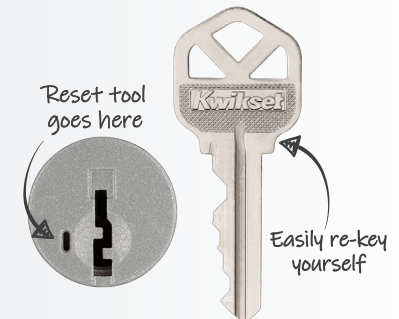

Kwikset
SIGNATURE SERIES

MILAN™ LEVER

Milan's minimal style offers design for those interested in a playful, yet elegant aesthetic.

- ANSI/BHMA Grade AAA Certified
- Easy to Install
- Best-in-class lever chassis
- Significantly reduced lever sag
- Greater feel
- Push button privacy locking

Half Dummy Trim, Surface Mounted: For doors where only a pull is required. No operation.
- 788MIL

Interior Pack: Inside lever of handleset.

800/802 Handlesets:
- 966MIL: Single-Cylinder
- 968MIL: Dummy
818/819 Handlesets:
- 971MIL: Single-Cylinder
- 973MIL: Dummy

Dimensions

Design	A	B	C	C (Keyed)
Milan™ Round Rose	2 1/16"	4 1/4"	2 1/2"	2 1/4"
Milan™ Square Rose	2 1/16"	4 1/4"	2 1/2"	2 1/4"

Finishes

Matte Black 514

Satin Nickel 15

Venetian Bronze 11P

Polished Chrome 26

Satin Chrome 26D

One Key For All Your Locks

Protects against advanced break-in techniques and allows you to re-key your lock yourself in seconds.

LIFETIME
WARRANTY