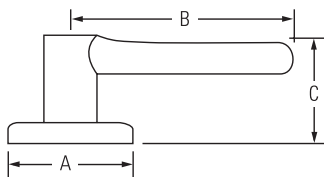

Milan Lever with
round rose in Venetian Bronze

Milan Lever with
square rose in Satin Chrome

#1 SELLING U.S. LOCK BRAND*

Numerator TruView, Unit Share Report, 2023

Specifications

Door Prep	Cross Bore 2-1/8". Edge Bore 1"
Backset	Adjustable 2 3/8" or 2 3/4"
Door Thickness	1 3/8" - 1 3/4" Doors standard Thick Door Kit available for 720 & 740 functions
Cylinder	SmartKey Security™
Faceplates	1" x 2 1/4" includes round corner, square corner and drive-in
Strikes	Includes 2 1/4" full lip round corner, other options available.
Bolt	1/2" Throw
ANSI/BHMA	Grade AAA Certified: Finish/Durability/Security
UL	20-minute UL available for passage functions in 15, 26, 26D & 514 finishes.
Door Handing	Reversible for right or left hand doors
ADA	720 & 730 functions are in compliance with the American National Standards Institute (ANSI A117.1)
Rose	Specify round (RDT) or square (SQT)
Warranty	Lifetime Mechanical and Lifetime Finish

Half Dummy Trim, Surface Mounted: For doors where only a pull is required. No operation.
- 788MIL

Interior Pack: Inside lever of handleset.

800/802 Handlesets:
- 966MIL: Single-Cylinder
- 968MIL: Dummy
818/819 Handlesets:
- 971MIL: Single-Cylinder
- 973MIL: Dummy

Dimensions

Design	A	B	C	C (Keyed)
Milan™ Round Rose	2 1/16"	4 1/4"	2 1/2"	2 1/4"
Milan™ Square Rose	2 1/16"	4 1/4"	2 1/2"	2 1/4"

Finishes

Matte Black 514

Satin Nickel 15

Venetian Bronze 11P

Polished Chrome 26