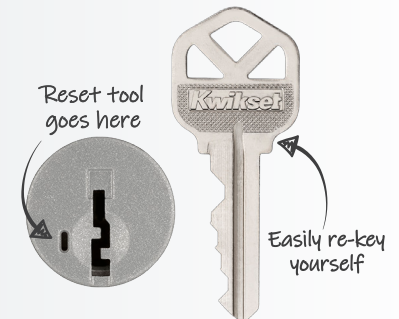

Kwikset
SIGNATURE SERIES

ARROYO KNOB

Arroyo knobs feature soft curves and elevated details. Arroyo creates a fresh, inviting feel to complement any home.

- Featuring SmartKey Security™
- ANSI/BHMA Grade AAA - Highest Residential Security
- Durability and Finish
- Easy to Install

Half Dummy Trim, Surface Mounted: For doors where only a pull is required. No operation.
- 788AYK MDT

Interior Pack: Inside knob of handleset.

818/819 Handlesets:
- 971AYK MDT: Single-Cylinder
- 973AYK MDT: Dummy

Dimensions

Design	A	B	B (keyed)	C
Arroyo	2 5/8"	2 7/16"	2 27/32"	2 3/16"

Finishes

Matte Black 514

Satin Nickel 15

Polished Chrome 26

One Key For All Your Locks

Protects against advanced break-in techniques and allows you to re-key your lock yourself in seconds.