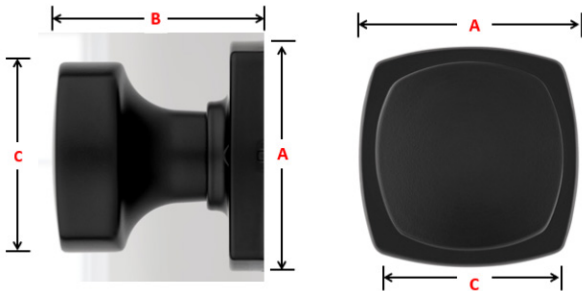

Half Dummy Trim, Surface Mounted: For doors where only a pull is required. No operation.
- 788AYK MDT

Interior Pack: Inside knob of handleset.

818/819 Handlesets:
- 971AYK MDT: Single-Cylinder
- 973AYK MDT: Dummy

Dimensions

Design	A	B	B (keyed)	C
Arroyo	2 5/8"	2 7/16"	2 27/32"	2 3/16"

Finishes

Matte Black 514

Satin Nickel 15

Polished Chrome 26

One Key For All Your Locks

Protects against advanced break-in techniques and allows you to re-key your lock yourself in seconds.