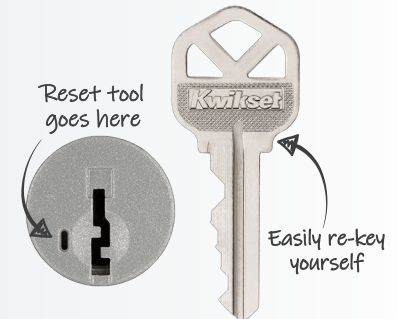

One Key For All Your Locks

Protects against advanced break-in techniques and allows you to re-key your lock yourself in seconds.