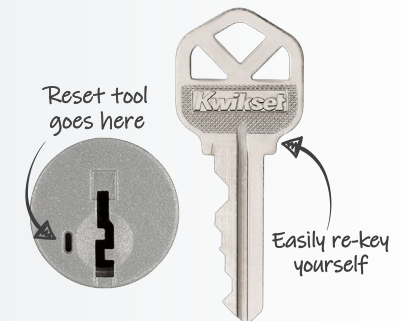

One Key For All Your Locks

Protects against advanced break-in techniques and allows you to re-key your lock yourself in seconds.