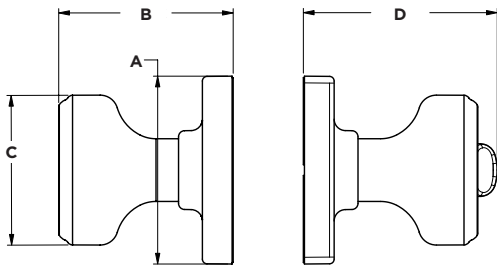

- Featuring SmartKey Security™
- ANSI/BHMA Grade 3 Certified
- Easy to Install
- Available with Square or Round Rose

Maven Entry Knob with round rose
In Matte Black

Maven Entry Knob with square rose
In Matte Black

Specifications

Door Prep	Cross Bore 2 1/8" Edge Bore 1" Latch Face 1 x 2 1/4"
Backset	Adjustable 2 3/8" or 2 3/4"
Door Thickness	1 3/8" - 1 3/4" Doors standard.
Cylinder	SmartKey Security™
Faceplates	1" x 2 1/4" includes round corner, square corner and drive-in
Strikes	2 1/4" Full lip. Includes round corner, other options available.
Bolt	1/2" Throw
Door Handing	Reversible for right or left-hand doors
ANSI/BHMA	A156.2 Grade 3
UL	N/A
ADA	N/A
Rose	Specify round (RDT) or square (SQT)
Warranty	Lifetime Mechanical and Lifetime Finish

Dimensions

Maven	A	B	C	D (Entry)
RDT	2 5/8"	2 7/16"	2 3/32"	2 23/32"
SQT	2 5/8"	2 7/16"	2 3/32"	2 23/32"

Finishes

Matte Black 514

Satin Nickel 15

Polished Chrome 26

Functions

Passage/Hall/Closet: Both knobs always free.
- 200 MNK