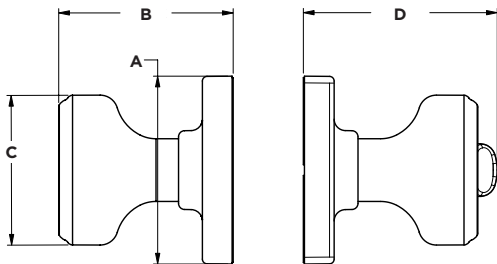

## Specifications

<b>Door Prep</b>	Cross Bore 2 1/8" Edge Bore 1" Latch Face 1 x 2 1/4"
<b>Backset</b>	Adjustable 2 3/8" or 2 3/4"
<b>Door Thickness</b>	1 3/8" - 1 3/4" Doors standard.
<b>Cylinder</b>	SmartKey Security™
<b>Faceplates</b>	1" x 2 1/4" includes round corner, square corner and drive-in
<b>Strikes</b>	2 1/4" Full lip. Includes round corner, other options available.
<b>Bolt</b>	1/2" Throw
<b>Door Handing</b>	Reversible for right or left-hand doors
<b>ANSI/BHMA</b>	A156.2 Grade 3
<b>UL</b>	N/A
<b>ADA</b>	N/A
<b>Rose</b>	Specify round (RDT) or square (SQT)
<b>Warranty</b>	Lifetime Mechanical and Lifetime Finish

## Dimensions

Maven	A	B	C	D (Entry)
RDT	2 5/8"	2 7/16"	2 3/32"	2 23/32"
SQT	2 5/8"	2 7/16"	2 3/32"	2 23/32"