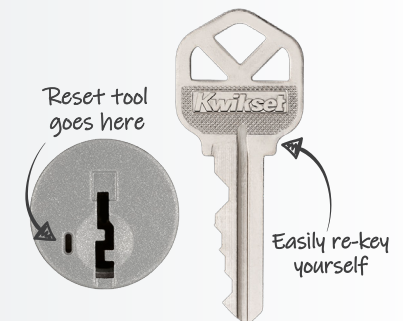

One Key For All Your Locks

Protects against
advanced break-in
techniques and allows
you to re-key your lock
yourself in seconds.