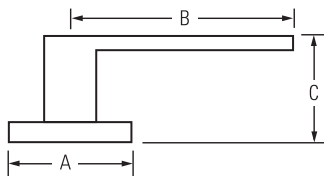

- Reversible lever fits both left and right-hand doors
- Push button feature on privacy
- ANSI/BHMA Grade AAA Certified

Lisbon Passage lever with square rose
in Satin Nickel

Lisbon Passage Lever with round rose
in Matte Black

#1 SELLING U.S. LOCK BRAND*

Numerator TruView, Unit Share Report, 2023

Specifications

Door Prep	Cross Bore 2-1/8". Edge Bore 1"
Backset	Adjustable 2 3/8" or 2 3/4"
Door Thickness	1 3/8" - 1 3/4" Doors standard Thick Door Kit Available for 720 & 740 functions
Cylinder	SmartKey Security™
Faceplates	1" x 2 1/4" includes round corner, square corner and drive-in
Strikes	Includes 2 1/4" full lip round corner, other options available
Bolt	1/2" Throw
Door Handing	Reversible for right or left hand doors.
ANSI/BHMA	A156.30 Grade AAA certified
ADA	720 & 730 functions are in compliance with the American National Standards Institute (ANSI A117.1)
UL	N/A
Warranty	Lifetime Mechanical and Lifetime Finish

Dimensions

Design	A	B	C	C (Keyed)
Lisbon Round Rose	2 1/16"	4 7/32"	2 9/16 "	2 1/2"
Lisbon Square Rose	2 1/16"	4 7/32"	2 9/16 "	2 1/2"

Finishes

Matte
Black 514

Satin
Nickel 15

Venetian
Bronze 11P

Polished
Chrome 26