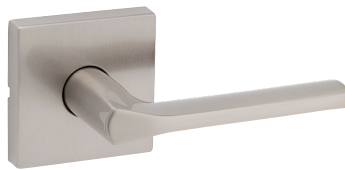

Kwikset
SIGNATURE SERIES

LISBON LEVER

The Lisbon lever is the quintessential example of contemporary design – sleek and simple yet ergonomically pleasing. The sophisticated contour of the lever complements any contemporary setting.

- Reversible lever fits both left and right-hand doors
- Push button feature on privacy
- ANSI/BHMA Grade AAA Certified

Lisbon Passage lever with square rose
in Satin Nickel

Lisbon Passage Lever with round rose
in Matte Black

#1 SELLING U.S. LOCK BRAND*

Numerator TruView, Unit Share Report, 2023

Specifications

Door Prep	Cross Bore 2-1/8". Edge Bore 1"
Backset	Adjustable 2 3/8" or 2 3/4"
Door Thickness	1 3/8" - 1 3/4" Doors standard Thick Door Kit Available for 720 & 740 functions
Cylinder	SmartKey Security™
Faceplates	1" x 2 1/4" includes round corner, square corner and drive-in
Strikes	Includes 2 1/4" full lip round corner, other options available
Bolt	1/2" Throw
Door Handing	Reversible for right or left hand doors.
ANSI/BHMA	A156.30 Grade AAA certified
ADA	720 & 730 functions are in compliance with the American National Standards Institute (ANSI A117.1)
UL	N/A
Warranty	Lifetime Mechanical and Lifetime Finish

Dimensions

Design	A	B	C	C (Keyed)
Lisbon Round Rose	2 1/16"	4 7/32"	2 9/16 "	2 1/2"
Lisbon Square Rose	2 1/16"	4 7/32"	2 9/16 "	2 1/2"

Finishes

Matte
Black 514

Satin
Nickel 15

Venetian
Bronze 11P

Polished
Chrome 26