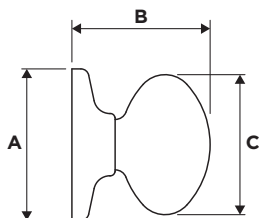

Functions

Passage/Hall/Closet: Both knobs always free.
- 720L

Privacy/Bed/Bath: Both knobs locked or unlocked by turn-button inside. Outside knob unlocked by emergency key.- 730L

Keyed Entry Knob: Both sides locked or unlocked by key outside or turn-button inside.
- 740L

Half Dummy Trim, Surface Mounted: For doors where only a pull is required. No operation.
- 788L

Interior Pack: Inside knob of handleset.
687/800 Handlesets
- 966L: Single-Cylinder
802 Handlesets:
- 968L: Dummy

Dimensions

Design	A	B	C
Laurel	2 5/8"	2 1/2"	2 7/16"

One Key For All Your Locks

Protects against advanced break-in techniques and allows you to re-key your lock yourself in seconds.

Finishes

Matte Black 514