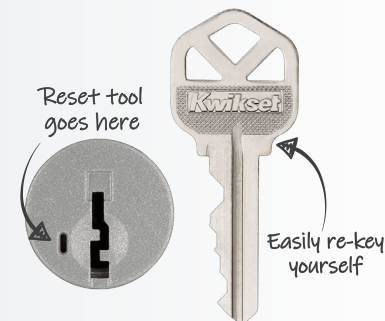

Kwikset
SIGNATURE SERIES

LAUREL KNOB

The Laurel knob is beautifully designed, transitional knob style that blends well with any home decor.

- Featuring SmartKey Security™
- ANSI/BHMA Grade 2 Certified
- Decorative rose
- Easy to Install

Half Dummy Trim, Surface Mounted: For doors where only a pull is required. No operation.
- 788L

Interior Pack: Inside knob of handleset.
687/800 Handlesets
- 966L: Single-Cylinder
802 Handlesets:
- 968L: Dummy

Dimensions

Design	A	B	C
Laurel	2 5/8"	2 1/2"	2 7/16"

One Key For All Your Locks

Protects against advanced break-in techniques and allows you to re-key your lock yourself in seconds.

Finishes

Matte Black 514