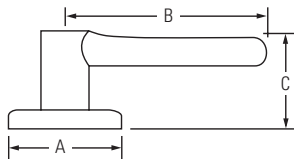

- Reversible lever fits both left and right-hand doors
- Available with square or round rose
- ANSI/BHMA Grade 3 Certified

*Ladera Entry Lever  
with SmartKey Security™  
Round Rose in  
Polished Chrome*

## Specifications

<b>Door Prep</b>	2-1/8" diameter face hole & 1" diameter latch hole
<b>Backset</b>	Adjustable 2-3/8" or 2-3/4".
<b>Door Thickness</b>	1-3/8" - 1-3/4" Doors standard. 2 1/4" doors optional on 200 and 405 functions only
<b>Cylinder</b>	SmartKey Security™ or traditional 5-Pin pin & tumbler
<b>Faceplates</b>	1" x 2-1/4" Specify round corner, square corner or drive-in
<b>Strikes</b>	2-1/4" Full lip round corner strike. Other options available
<b>Bolt</b>	1/2" Throw
<b>Door Handing</b>	Reversible for passage, privacy or entry. Specify handing only with inactive levers
<b>ANSI/BHMA</b>	Grade 3 (all functions except 488)
<b>ADA</b>	Functions 200 and 420 are in compliance with the American National Standards Institute (ANSI A117.1) and the Americans with Disabilities Act (ADA)

## Dimensions

Design	A	B	C	C (Keyed)
Ladera™ Round Rose	2 5/8"	4 3/16"	1 7/8"	2 7/16"
Ladera™ Square Rose	2 5/8"	4 3/16"	1 7/8"	2 7/16"