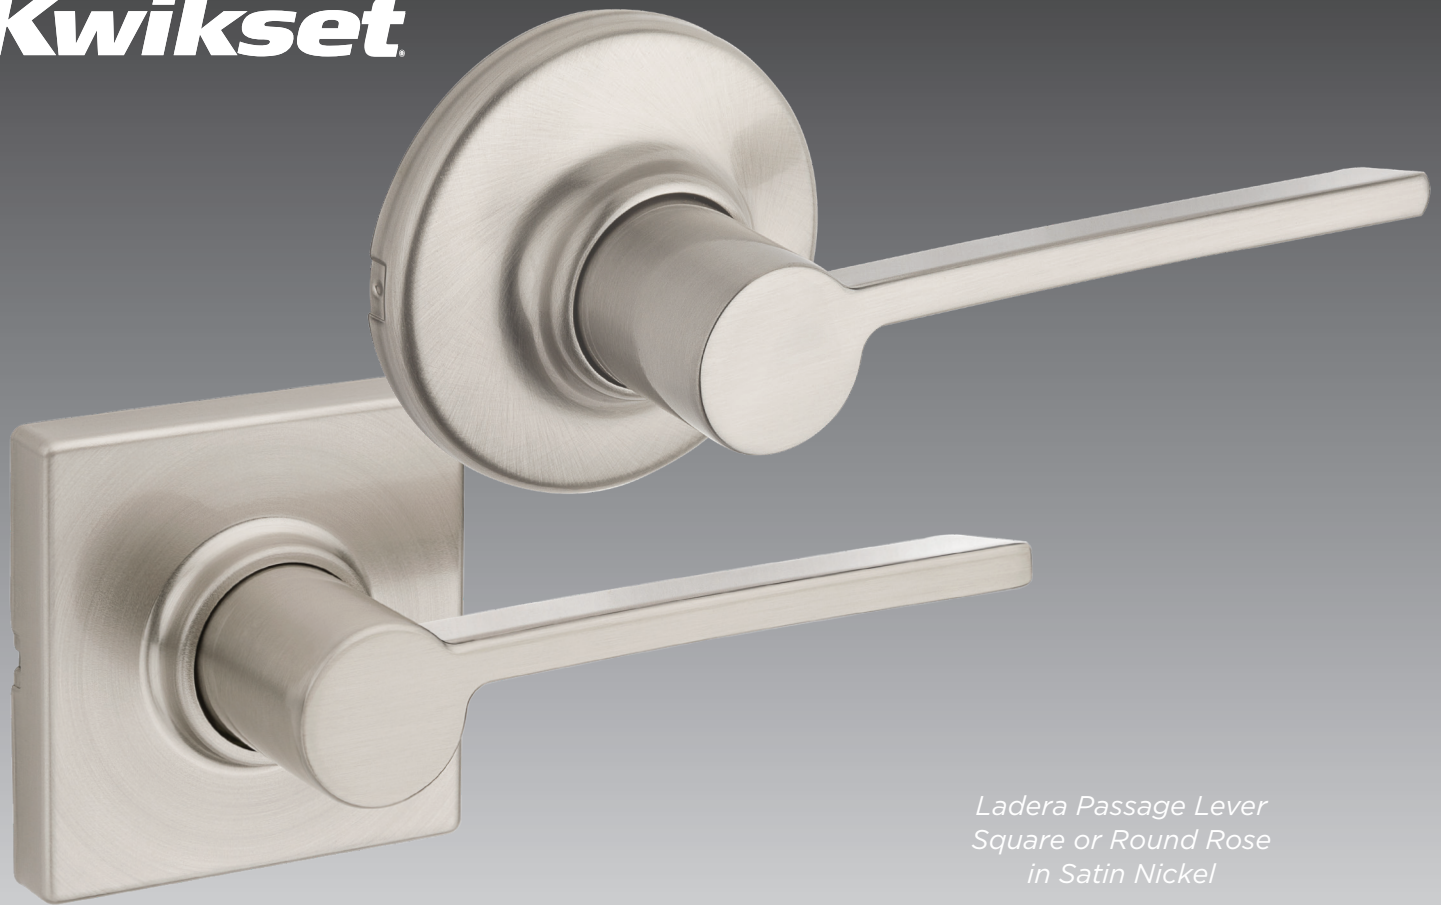

# Kwikset

*Ladera Passage Lever  
Square or Round Rose  
in Satin Nickel*

## LADERA LEVER

Simple and understated, the Ladera lever will surely delight. The linear and unadorned look of the Ladera lever makes it an excellent choice for a transitional or contemporary themed décor.

- Reversible lever fits both left and right-hand doors
- Available with square or round rose
- ANSI/BHMA Grade 3 Certified

*Ladera Entry Lever  
with SmartKey Security™  
Round Rose in  
Polished Chrome*

*Ladera Entry Lever  
with SmartKey Security™  
Square Rose in Iron Black*

#1 SELLING U.S. LOCK BRAND\*

\*Source: TraQline US quarterly brand unit share report, Q4 2006 through Q2 2019