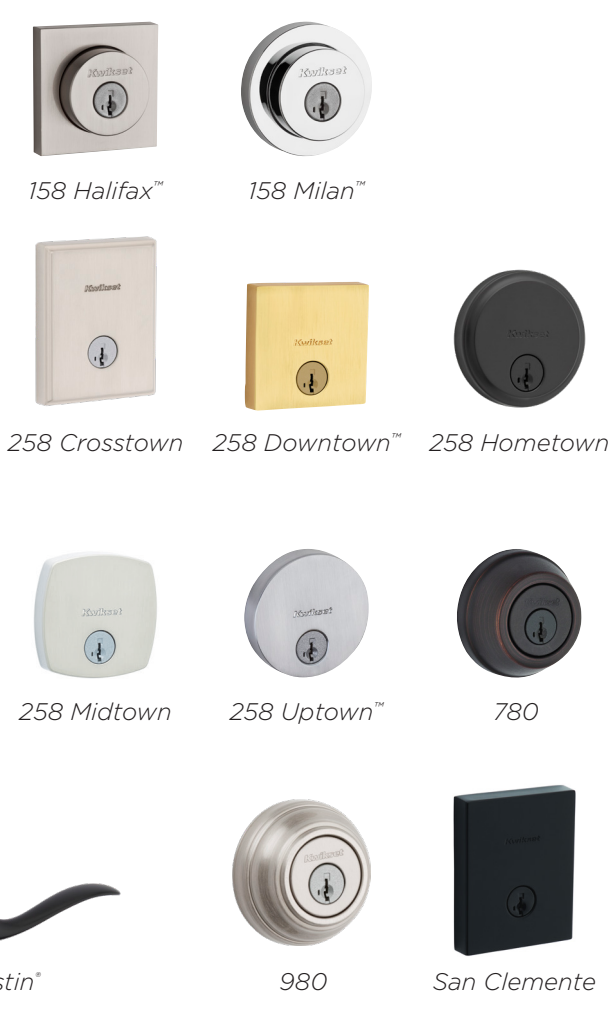

Abbey™ Arroyo™ Hancock™ Pismo RDT™ Pismo SQT™ Sora RDT™

DEADBOLTS