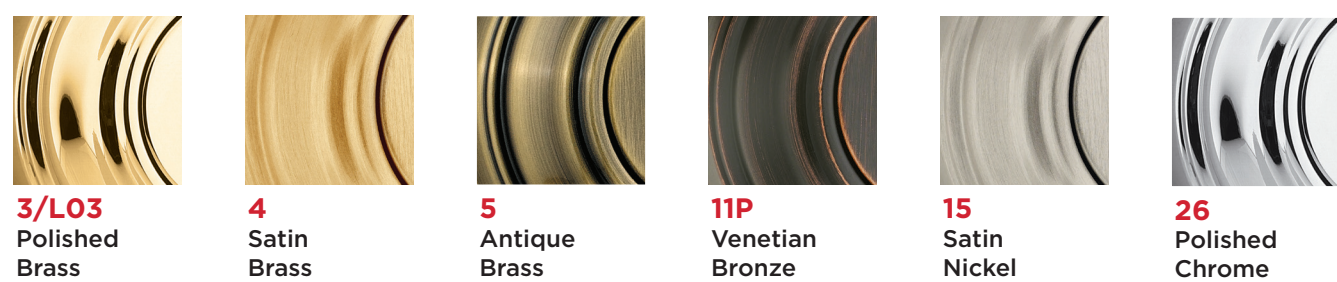

#1 SELLING U.S. LOCK BRAND*

PRODUCT PORTFOLIO

	3	LO3	4	5	11P	15	26	26D	514	514/4
Handlesets										
Austin										
Arlington										
Avalon										
Chelsea										
Hawthorne										
Prague										
Prava										
Prescott										
San Clemente										
Tavaris										
Vancouver										
Knobs										
Abbey										
Arroyo										
Hancock										
Laurel										
Pismo										
Levers										
Halifax										
Halifax LED										
Halifax-San Clemente Trim										
Katella										
Lisbon										
Milan										
Perth										
Prava										
Sedona										
Singapore										
Trafford										
Tripoli										
Tustin										
Deadbolts										
158/159 Halifax										
158/159 Milan										
780/785										
980/985										
Downtown										
Midtown										
San Clemente Rectangular										
Uptown										
Residential Electronic & Smart Locks										
Aura										
Halo Touch TRL										
Halo Touch CNT										
Halo Keypad										
Halo Touchscreen										
Halo Select										
HomeConnect™ 620 LR TRL										
HomeConnect™ 620 LR CNT										
Powerbolt 240 TRL										
Powerbolt 240 CNT										
Powerbolt 250 TRS										
SmartCode™ 260 TRL										
SmartCode™ 260 CNT										
SmartCode™ 270 TRL										
SmartCode™ 270 CNT										
HomeConnect™ 912 Lever										
HomeConnect™ 916 TRL										
HomeConnect™ 916 CNT										
SmartCode™ 917 TNL										
SmartCode™ 917 HFL										
HomeConnect™ 918 TRL										
HomeConnect™ 918 CNT										
SmartCode™ 955 TRL										
SmartCode™ 955 KNL										

	3	5	11P	15	26	26D	514
Handlesets							
Amador							
Belleview							
Dakota							
Henley							
Knobs							
Aliso							
Cove							
Maven							
Polo							
Tylo							
Levers							
Balboa							
Breton							
Casey							
Delta							
Dorian							
Henley							
Ladera							
Deadbolts							
660/665							
660 RDT							
660 SQT							
817 Key Control							
817 Key Control SQT							
Pocket Door Locks							
Round Pocket Door Lock							
Contemporary Pocket Door Lock							

*Coming Soon

Prava™ merges alluring aesthetics and trusted functionality. With intricate, decorative knurling, you can feel the Kwikset™ difference on each statement piece. Experience tactile luxury, contemporary style and elevated craftsmanship on every door.