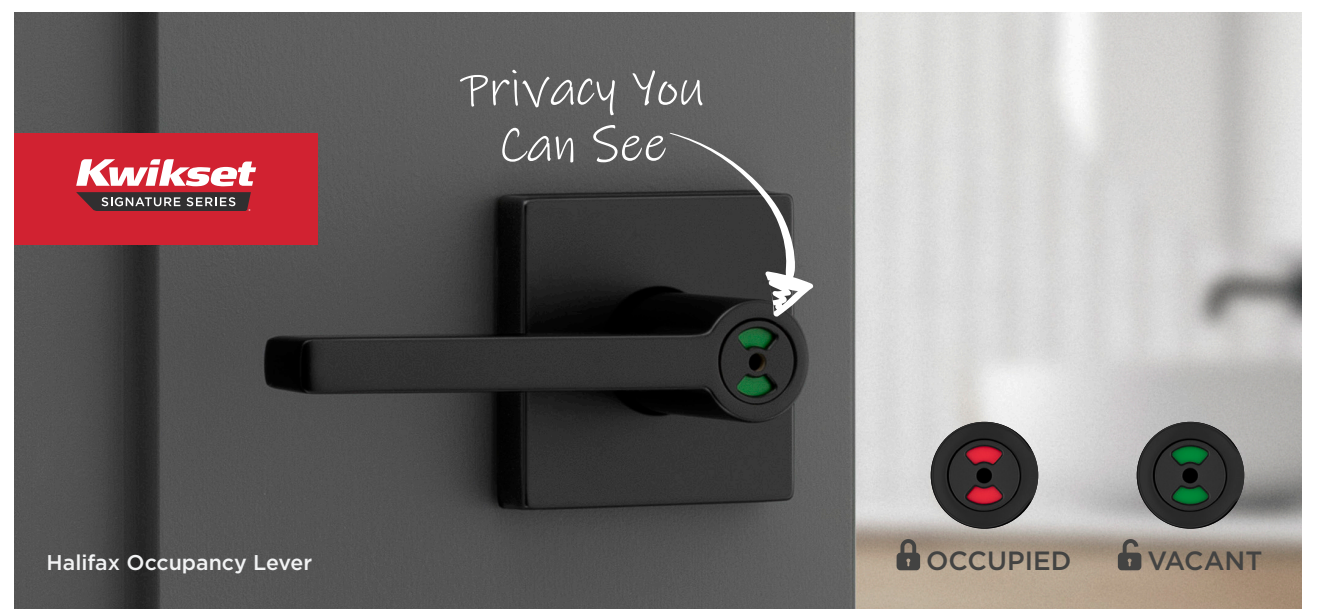

NEW PRODUCTS