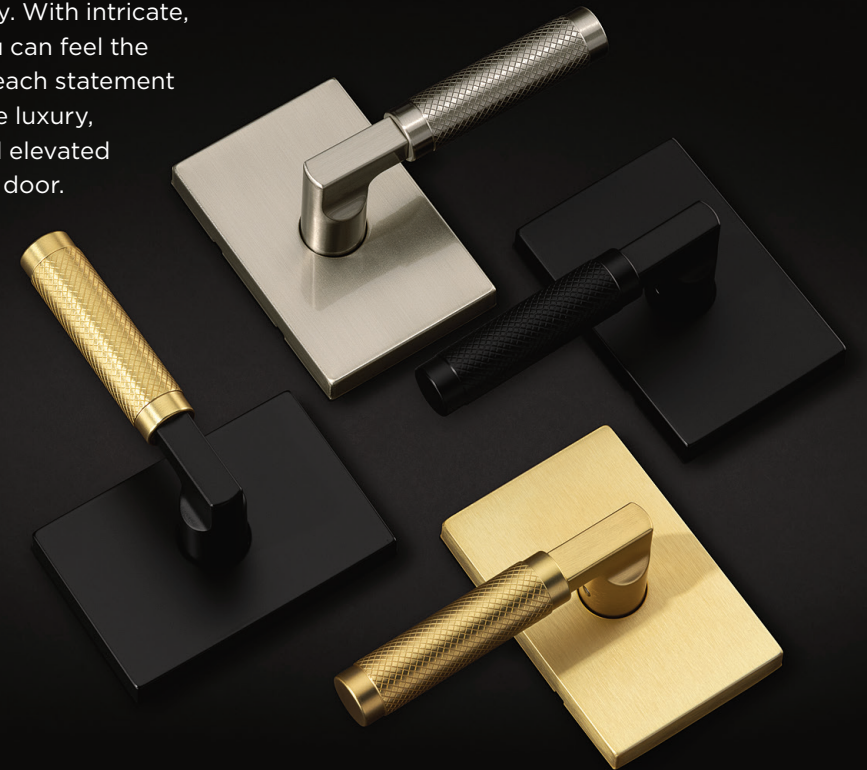

San Clemente™
handleset
with Microban®
antimicrobial
protection.

Kwikset with Microban® protection is effective against a broad spectrum of product-damaging bacteria. Bacteria can double every 20 minutes on unprotected surfaces, but Kwikset door hardware with Microban protection works to continuously fight off microbes.

99.9% Cleaner
Than Unprotected Surface

Look for the Microban logo on Kwikset packaging:

Re-Key Your Lock Yourself In Seconds

Kwikset's patented SmartKey Security protects against advanced break-in techniques.

BUMP PROOF

PICK RESISTANT

SECURITY MADE CONVENIENT
SmartKey Security allows you to re-key your lock yourself in seconds.

REASONS TO RE-KEY

- Loaned or unreturned keys
- Recently moved, resident turnover
- Your child has lost their key, again
- You have a different key for each door

Kwikset
A Smarter
Kind of
Simple.

HALOSELECT™

WI-FI AND MATTER ENABLED SMART LOCK

Keyless convenience,
secure performance and flexible
smart home connectivity.

Download the Kwikset App: kwikset.com/app

#1 SELLING U.S. LOCK BRAND*

PRODUCT PORTFOLIO