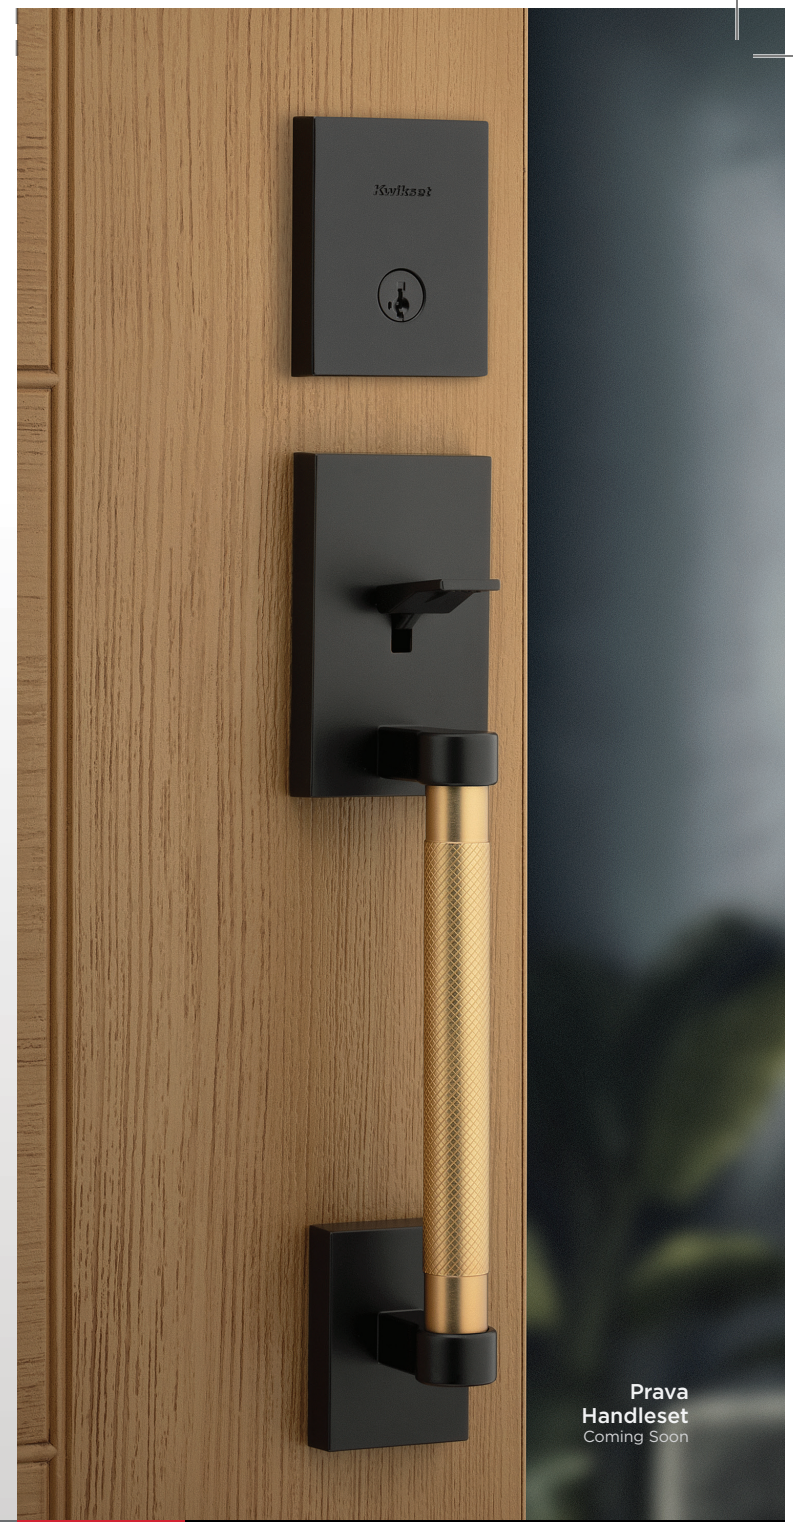

Prava Handleset Coming Soon