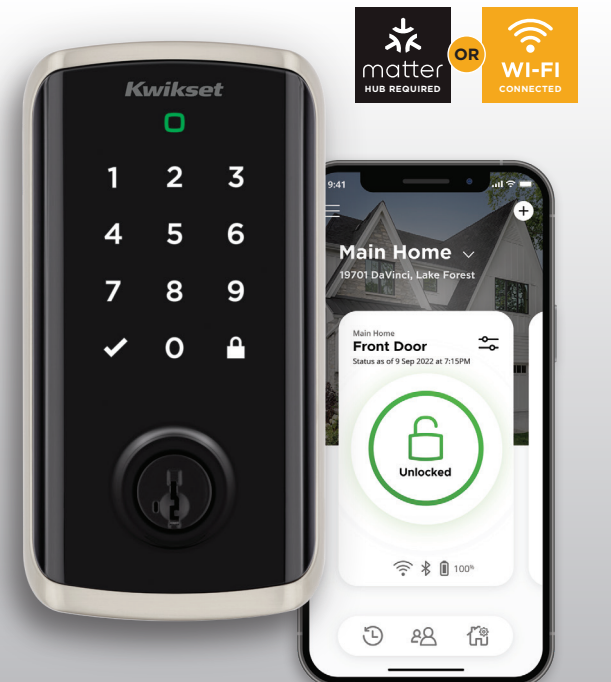

HALOSELECT™

WI-FI AND MATTER ENABLED SMART LOCK

Coming Soon

Meet the smart lock that brings convenience, intelligence and security to your front door. Control *Halo Select™* from anywhere using Wi-Fi and the full-featured Kwikset® app, or easily integrate it into your favorite smart home ecosystem with a compatible Matter hub. Enjoy the freedom and flexibility of remote access, keyless entry and customizable access codes for all your family's needs.