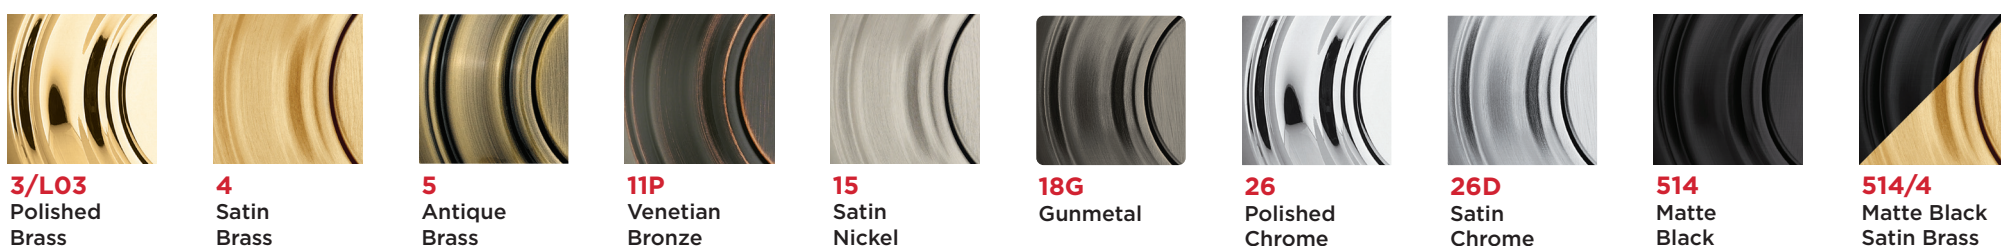

Kwikset
SIGNATURE SERIES

SMARTKEY SECURITY

	3	LO3	4	5	11P	15	18G	26	26D	514	514/4	
Handlesets												
Austin												
Arlington												
Avalon												
Brentford												
Caerus												
Chelsea												
Hawthorne												
Peralta												
Prague												
Prava												
Prescott												
San Clemente												
Tavaris												
Vancouver												
Knobs												
Abbey												
Arroyo												
Hancock												
Pismo												
Sora												
Levers												
Halifax												
Halifax LED												
Halifax Occupancy Lever												
Halifax - San Clemente Trim												
Katella												
Lisbon												
Milan												
Mirada												
Mirada TRDT												
Mirada MDT												
Perth												
Prava												
Sedona												
Singapore												
Trafford												
Trafford TRCT												
Tripoli												
Tustin												
Deadbolts												
158/159 Halifax												
158/159 Milan												
780/785												
980/985												
Crosstown												
Downtown/Uptown												
Hometown												
Midtown												
San Clemente Rectangular												
Residential Electronic & Smart Locks												
Aura Reach												
Halo Touch TRL												
Halo Touch CNT												
Halo Keypad												
Halo Touchscreen												
Halo Select/CNT												
Halo Select Plus												
HomeConnect™ 620 LR TRL												
HomeConnect™ 620 LR CNT												
Powerbolt 240 TRL												
Powerbolt 240 CNT												
Powerbolt 250 TRS												
Powerbolt 250 CNT												
SmartCode™ 260 TRL												
SmartCode™ 260 CNT												
SmartCode™ 270 TRL												
SmartCode™ 270 CNT												
HomeConnect™ 912 Lever												
SmartCode™ 917 TNL												
SmartCode™ 917 HFL												
HomeConnect™ 918 LR TRL												
HomeConnect™ 918 LR CNT												
SmartCode™ 955 TRL												
SmartCode™ 955 KNL												
SmartCode™ 955 KNL SMC												

Kwikset
Security Series

SMARTKEY SECURITY

	3	4	5	11P	15	26	26D	514
Handlesets								
Amador								
Bellevue								
Dakota								
Henley								
Knobs								
Cove								
Maven								
Polo								
Tylo								
Levers								
Balboa								
Breton								
Casey								
Delta								
Dorian								
Henley								
Ladera								
Deadbolts								
660/665								
660 RDT								
660 SQT								
817 Key Control								
817 Key Control SQT								
Pocket Door Locks								
Round Pocket Door Lock								
Contemporary Pocket Door Lock