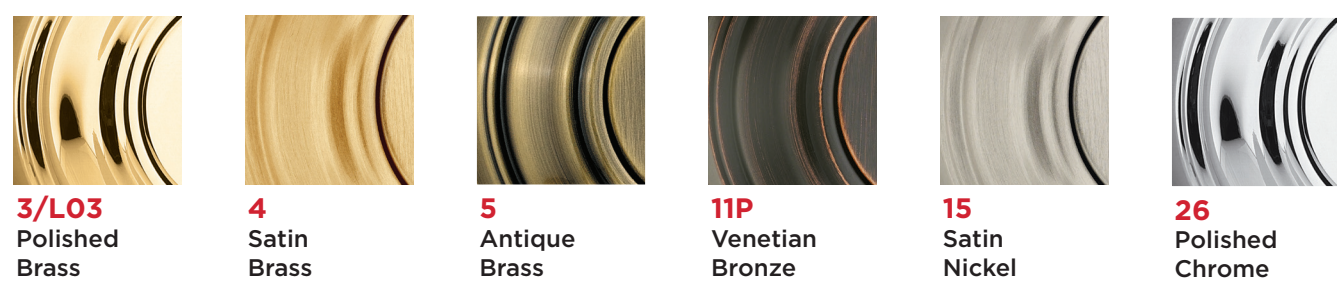

#1 SELLING U.S. LOCK BRAND*

PRODUCT PORTFOLIO

	3	LO3	4	5	11P	15	26	26D	514	514/4
Handlesets										
Austin										
Arlington										
Avalon										
Chelsea										
Hawthorne										
Prague										
Prava										
Prescott										
San Clemente										
Tavaris										
Vancouver										
Knobs										
Abbey										
Arroyo										
Hancock										
Laurel										
Pismo										
Levers										
Halifax										
Halifax LED										
Halifax-San Clemente Trim										
Katella										
Lisbon										
Milan										
Perth										
Prava										
Sedona										
Singapore										
Trafford										
Tripoli										
Tustin										
Deadbolts										
158/159 Halifax										
158/159 Milan										
780/785										
980/985										
Downtown										
Midtown										
San Clemente Rectangular										
Uptown										
Residential Electronic & Smart Locks										
Aura										
Halo Touch TRL										
Halo Touch CNT										
Halo Keypad										
Halo Touchscreen										
Halo Select										
HomeConnect™ 620 LR TRL										
HomeConnect™ 620 LR CNT										
Powerbolt 240 TRL										
Powerbolt 240 CNT										
Powerbolt 250 TRS										
SmartCode™ 260 TRL										
SmartCode™ 260 CNT										
SmartCode™ 270 TRL										
SmartCode™ 270 CNT										
HomeConnect™ 912 Lever										
HomeConnect™ 916 TRL										
HomeConnect™ 916 CNT										
SmartCode™ 917 TNL										
SmartCode™ 917 HFL										
HomeConnect™ 918 TRL										
HomeConnect™ 918 CNT										
SmartCode™ 955 TRL										
SmartCode™ 955 KNL										

	3	5	11P	15	26	26D	514
Handlesets							
Amador							
Bellevue							
Dakota							
Henley							
Knobs							
Aliso							
Cove							
Maven							
Polo							
Tylo							
Levers							
Balboa							
Breton							
Casey							
Delta							
Dorian							
Henley							
Ladera							
Deadbolts							
660/665							
660 RDT							
660 SQT							
817 Key Control							
817 Key Control SQT							
Pocket Door Locks							
Round Pocket Door Lock							
Contemporary Pocket Door Lock							

*Coming Soon

Prava™ merges alluring aesthetics and trusted functionality. With intricate, decorative knurling, you can feel the Kwikset™ difference on each statement piece. Experience tactile luxury, contemporary style and elevated craftsmanship on every door.