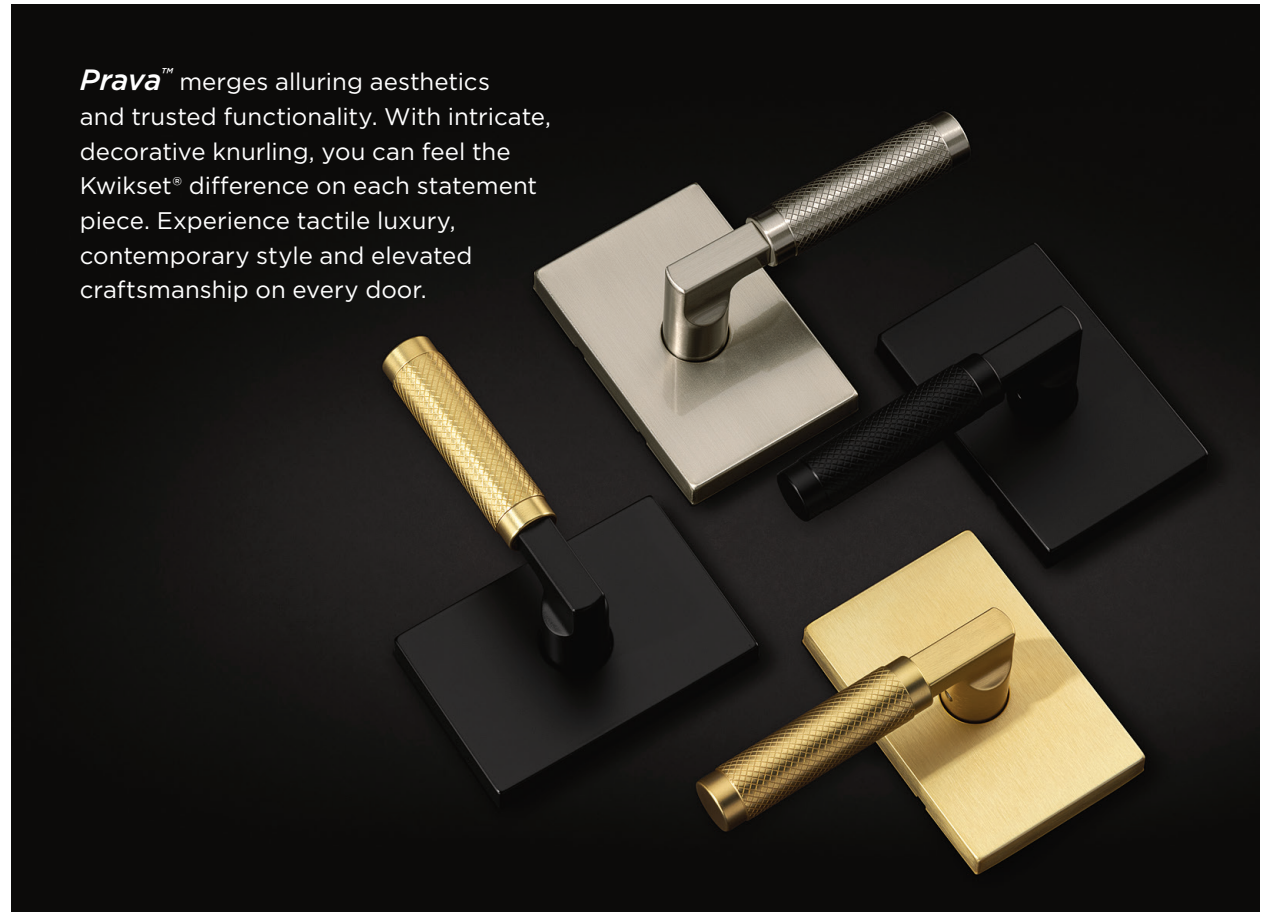

Kwikset SIGNATURE SERIES

Coming Soon

Prava™ merges alluring aesthetics and trusted functionality. With intricate, decorative knurling, you can feel the Kwikset® difference on each statement piece. Experience tactile luxury, contemporary style and elevated craftsmanship on every door.