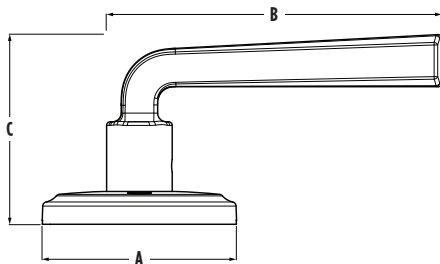

Specifications

Door Prep	Cross Bore 2-1/8". Edge Bore 1"
Backset	Adjustable 2 3/8" or 2 3/4"
Door Thickness	1 3/8" - 1 3/4" Doors standard Thick Door Kit Available for 720 & 740 functions
Cylinder	SmartKey Security™
Faceplates	1" x 2 1/4" includes round corner, square corner and drive-in
Strikes	Includes 2 1/4" full lip round corner, other options available
Bolt	1/2" Throw
Door Handing	Reversible for right or left hand doors
ANSI/BHMA	A156.30 Grade AAA certified
ADA	720 & 730 functions are in compliance with the American National Standards Institute (ANSI A117.1)
UL	N/A
Warranty	Lifetime Mechanical and Lifetime Finish

Dimensions