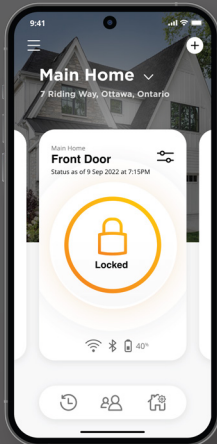

Easy Installation

- No hub required by connecting directly to your home Wi-Fi network
- Operates on (4) AA batteries
- Installs in minutes using a screwdriver

Warranty

- Lifetime mechanical and finish warranty
- 1 year electronic warranty

Finishes

How it Works

Kwikset

HALO™

TOUCH

FINGERPRINT SMART LOCK

The Halo Touch Wi-Fi enabled smart lock with fingerprint access technology allows you to simply use your unique fingerprint to lock and unlock your door.

**Coming soon*

Control your lock from your smartphone

REMOTE ACCESS

EVENT HISTORY

MANAGE ACCESS CODES

MANAGE MULTIPLE HOMES

#1 SELLING U.S. LOCK BRAND*

Numerator TruView, Unit Share Report, 2023