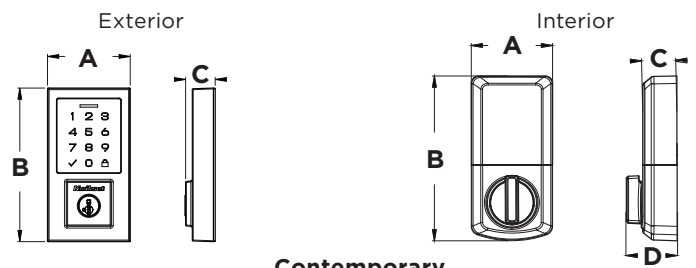

User Codes

- Up to 50 user codes for family, guests and service professionals
- Programming code for improved access code management

Specifications

Battery	Uses 4 x AA 6V alkaline cell batteries with approximately 1 year battery life
Function	Single cylinder deadbolt
Door Prep	1 1/2" (38mm) or 2 1/8" (54mm) diameter cross bore hole and 1" diameter edge bore hole
Backset	Adjustable 2 3/8" (60mm) or 2 3/4" (70mm)
Door Thickness	1 3/8" (35mm) to 1 3/4" (44mm) standard. Thick door service part available for 2-1/4" (57mm) thick doors.
Faceplates	1" (25 mm) x 2 1/4" (57 mm) round corner faceplate with drive-in collar standard
Strikes	2 3/4" (70mm) x 1 1/8" (29mm) round corner 4 hole strike
Bolt	1" (25mm) throw, steel bolt with anti-saw security pin
Door Handing	Reversible
Cylinder	SmartKey Security™ with 2 KW1 keys
Temperature Range	Exterior: -40°F to 150°F (-40°C to 66°C) Interior: 32°F to 130°F (0°C to 54°C)
Humidity	Exterior: 100% condensing Interior: 30% to 95% non-condensing
Codes	Up to 50 user codes and 10 one-time user codes with optional programming code

Dimensions

Design	A	B	C	D
Exterior	2 13/16" (71 mm)	5 3/8" (137 mm)	1" (25 mm)	---
Interior	2 3/4" (70 mm)	5 1/2" (140 mm)	1 1/8" (29 mm)	1 11/16" (43 mm)

Design	A	B	C	D
Exterior	2 3/4" (70 mm)	5 3/16" (132 mm)	1" (25 mm)	---
Interior	2 3/4" (70 mm)	5 1/2" (140 mm)	1 1/8" (29 mm)	1 11/16" (43 mm)