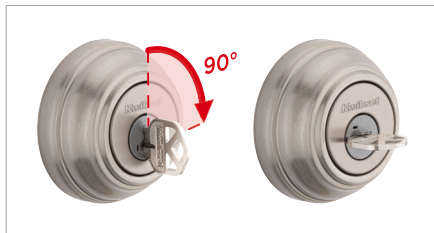

BUMP PROOF

PICK RESISTANT

KICK-IN RESISTANT

DRILL RESISTANT

SAW RESISTANT

HOW TO RE-KEY YOUR LOCK IN SECONDS

1 Insert the key that currently operates your lock, and rotate it 90° clockwise.

2 (A) Insert the SmartKey tool fully and firmly into the SmartKey hole.
(B) **Remove** the SmartKey tool and the current key.