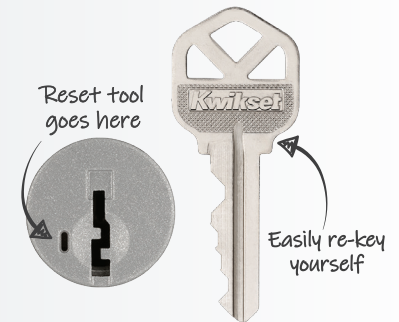

Half Dummy Trim, Surface Mounted:
For doors where only a pull is required.
No operation. - 788TDL

Interior Pack: Inside lever of handleset.
800/802 : Handlesets
- 966TDL : Single-Cylinder
- 968TDL : Dummy
818/819 : Handlesets
- 971TDL : Single-Cylinder
- 973TDL : Dummy

One Key For All Your Locks

Protects against
advanced break-in
techniques and allows
you to re-key your lock
yourself in seconds.

LIFETIME
WARRANTY

Superior Security Features

- ANSI/BHMA Grade 1 Certified 258/980/985 Deadbolt
- SmartKey Security™ to Protect Against Lock Bumping