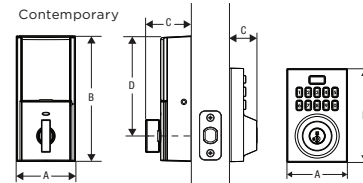

	Interior	Exterior
A	2 23/32" (69.1 mm)	2 25/32" (70.64 mm)
B	5 25/32" (146.6 mm)	4 5/16" (109.53 mm)
C	2 1/8" (53.97 mm)	1 1/4" (31.75 mm)
D	4 1/2" (114.3 mm)	---

Easy Installation

- Replaces existing door hardware with just a screwdriver
- No hard wiring needed
- Operates on 4 x AA alkaline batteries