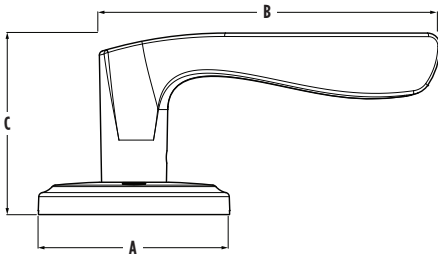

Specifications

Door Prep	Cross Bore 2-1/8". Edge Bore 1"
Backset	Adjustable 2 3/8" or 2 3/4"
Door Thickness	1 3/8" - 1 3/4" Doors standard Thick Door Kit Available for 720 & 740 functions
Cylinder	SmartKey Security™
Faceplates	1" x 2 1/4" includes round corner, square corner and drive-in
Strikes	Includes 2 1/4" full lip round corner, other options available
Bolt	1/2" Throw
Door Handing	Sedona half dummy & interior pack functions are available as either right hand or left hand
ANSI/BHMA	A156.30 Grade AAA certified
ADA	720 & 730 functions are in compliance with the American National Standards Institute (ANSI A117.1)
UL	N/A
Warranty	Lifetime Mechanical and Lifetime Finish

Functions

Passage/Hall/Closet: Both levers
always free. - 720SEL

Privacy/Bed/Bath: Both levers locked
or unlocked by push-button inside.
Outside lever unlocked by emergency
key. - 730SEL

Keyed Entry Lever: Both sides locked
or unlocked by key outside or turn-
button inside. - 740SEL

Half Dummy Trim, Surface Mounted:
For doors where only a pull is required.
No operation. - 788SEL

Interior Pack: Inside lever of handleset.
800/802 : Handlesets
- 966SEL : Single-Cylinder
- 968SEL : Dummy
818/819 : Handlesets
- 971SEL : Single-Cylinder
- 973SEL : Dummy

Dimensions

Design	A	B	C	B (Keyed)	C (Keyed)
Sedona	2 21/32"	4 1/4"	2 17/32 "	4 9/32"	2 5/16"

Finishes

One Key For All Your Locks

Protects against advanced break-in techniques and allows you to re-key your lock yourself in seconds.

Reset tool goes here

Easily re-key yourself

LIFETIME
WARRANTY