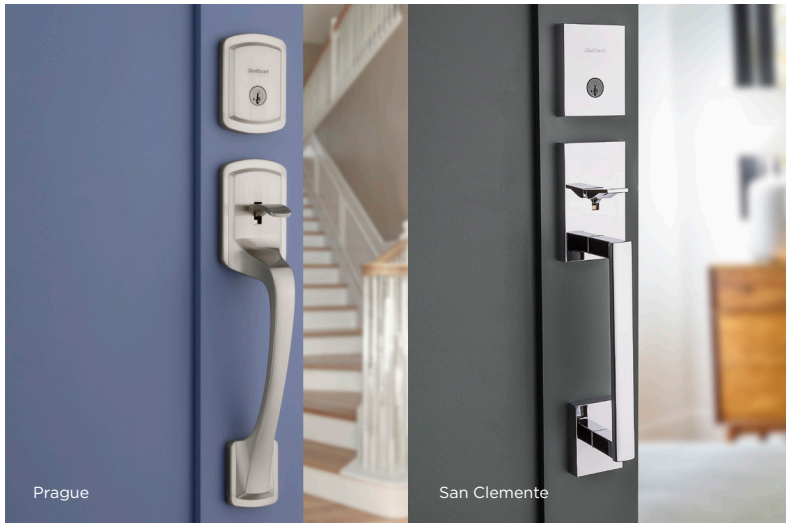

Superior Security Features

- ANSI/BHMA Grade 1 Certified 258/980/985 Deadbolt
- SmartKey Security™ to Protect Against Lock Bumping

Elegant Styles And Finishes

- Broad Array of Finishes
- Traditional to Contemporary Styles

Warranty

- Limited Mechanical
- Limited Finish

*Coming soon