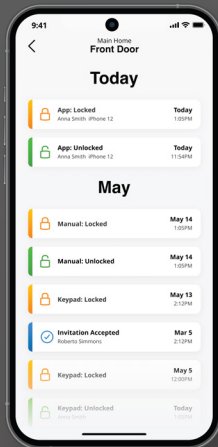

Kwikset

HALO™

WI-FI ENABLED SMART LOCKS

Halo smart locks connect directly to your existing Wi-Fi router and smartphone to create a simple and secure smart home, without a third-party hub, panel or subscription service.

Control your lock from your smartphone

REMOTE ACCESS

EVENT HISTORY

MANAGE ACCESS CODES

MANAGE MULTIPLE HOMES

#1 SELLING U.S. LOCK BRAND*

Numerator TruView, Unit Share Report, 2023

Specifications

Function	Single cylinder deadbolt
Door Prep	2 1/8" diameter bore hole & 1" diameter latch hole
Backset	Adjustable 2 3/8" or 2 3/4"
Door Thickness	1 3/8" - 2" automatic adjustment
Faceplates	1" x 2 1/4" round corner standard
Strikes	Round corner, 4 hole strike, 2 3/4" x 1 1/8"
Latch	Round corner adjustable 2 3/8" x 2 3/4"
Bolt	1" throw, steel deadbolt
Door Handing	Reversible
Cylinder	SmartKey Security™