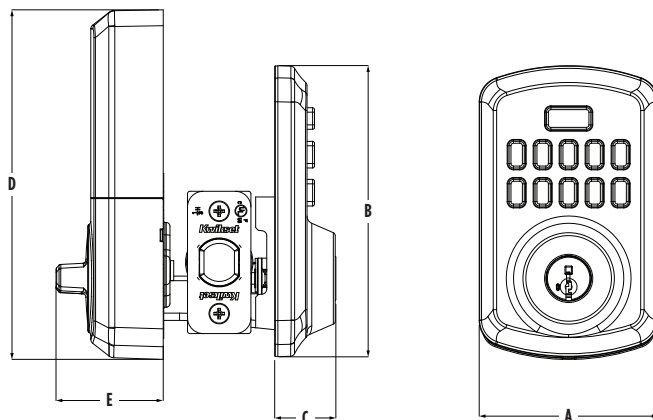

Specifications

Battery	6V, 4 x AA alkaline batteries, 12-month battery life (batteries not included)
Door Prep	1 1/2" (38mm) or 2 1/8" (54mm) diameter cross bore hole and 1" diameter edge bore hole
Backset	Adjustable 2 3/8" (60mm) or 2 3/4" (70mm)
Door Thickness	1 3/8" (35mm) to 1 3/4" (44mm) standard. Thick door service part available for 2-1/4" (57mm) thick doors.
Faceplates	1" (25 mm) x 2 1/4" (57 mm) round corner faceplate with drive-in collar standard
Strikes	2 3/4" (70mm) x 1 1/8" (29mm) round corner 2-hole strike
Bolt	1" (25mm) throw, steel bolt
Door Handing	Reversible for right or left-hand doors
Cylinder	SmartKey Security™ KW1 cylinder
Security	Deadbolt: A156.36 Grade 3 Certified
Temperature Range	Exterior: -40F to 150F, Interior: 32F to 130F
Humidity	Exterior: 100% condensing, Interior: 30% to 95% non-condensing
Warranty	Lifetime Limited Mechanical and Finish Warranty; One Year Limited Electronics Warranty
Codes	Up to 25 user codes and 5 one-time user codes with optional programming code

Dimensions

Design	A	B	C	D	E
250 TRS	2 13/16" (71 mm)	4 19/32" (117 mm)	31/32" (24 mm)	5 1/2" (140 mm)	1 11/16" (43 mm)

Features

- **VACATION MODE:** Disable the keypad when you're out of town.
- **FEATURING SMARTKEY SECURITY:** Re-key the lock yourself in seconds.
- **12-MONTH BATTERY LIFE:** 4x AA alkaline batteries (not included).
- **EASY INSTALL and BILT App:** Installs with just a screwdriver. BILT 3D interactive instructions provide voice, text and animation guidance for an easy installation.
- **CERTIFIED SECURITY:** BHMA Grade 3. Security, Durability and Finish.

Finishes

FINISH AND
LIFETIME WARRANTY*
MECHANICAL
ONE YEAR
ELECTRONIC WARRANTY*

*See kwikset.com/support/warranty for the lifetime limited mechanical and finish warranties and one-year limited electronics warranty.

*Consulte kwikset.com/support/warranty para ver las garantías mecánicas y de acabado limitadas de por vida y la garantía limitada de un año de los electrónicos.