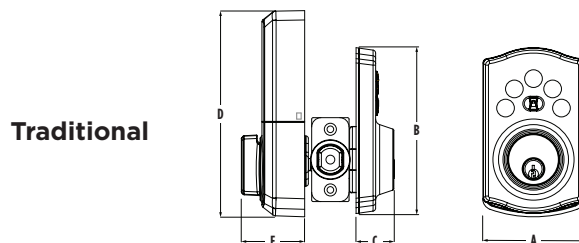

Specifications

Battery	6V, 4 x AA alkaline batteries, 12-month battery life (batteries not included)
Door Prep	1 1/2" (38mm) or 2 1/8" (54mm) diameter cross bore hole and 1" diameter edge bore hole
Backset	Adjustable 2 3/8" (60mm) or 2 3/4" (70mm)
Door Thickness	1 3/8" (35mm) to 1 3/4" (44mm) standard. Thick door service part available for 2-1/4" (57mm) thick doors.
Faceplates	1" (25 mm) x 2 1/4" (57 mm) round corner faceplate with drive-in collar standard
Strikes	2 3/4" (70mm) x 1 1/8" (29mm) round corner 2-hole strike
Bolt	1" (25mm) throw, steel bolt
Door Handing	Reversible for right or left-hand doors
Cylinder	KW1 P&T cylinder
Security	Deadbolt: A156.36 Grade 3 Certified
Temperature Range	Exterior: -40F to 150F, Interior: 32F to 130F
Humidity	Exterior: 100% condensing, Interior: 30% to 95% non-condensing
Warranty	Lifetime Limited Mechanical and Finish Warranty; One Year Limited Electronics Warranty
Codes	Up to 12 user codes and 2 one-time user codes with optional programming code

Dimensions

Design	A	B	C	D	E
CNT	2 25/32" (71 mm)	4 7/32" (107 mm)	1 1/32" (26 mm)	5 1/2" (140 mm)	1 11/16" (43 mm)
TRL	2 11/16" (71 mm)	4 7/16" (107 mm)	1 1/32" (26 mm)	5 1/2" (140 mm)	1 11/16" (43 mm)

Features

- **VACATION MODE:** Disable the keypad when you're out of town.
- **ONE-TOUCH LOCKING:** Lock the door with the touch of a button.
- **12-MONTH BATTERY LIFE:** 4x AA alkaline batteries (not included).
- **EASY INSTALL and BILT App:** Installs with just a screwdriver. BILT 3D interactive instructions provide voice, text and animation guidance for an easy installation.
- **CERTIFIED SECURITY:** BHMA Grade 3. Security, Durability and Finish.

FINISH AND
LIFETIME WARRANTY*
MECHANICAL
ONE YEAR
ELECTRONIC WARRANTY*

*See kwikset.com/support/warranty for the lifetime limited mechanical and finish warranties and one-year limited electronics warranty.

*Consulte kwikset.com/support/warranty para ver las garantías mecánicas y de acabado limitadas de por vida y la garantía limitada de un año de los electrónicos.

Finishes