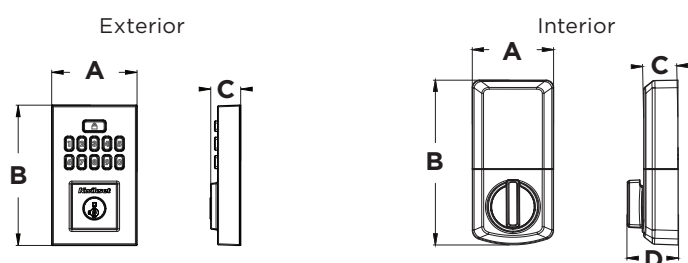

Contemporary

Design	A	B	C	D
Exterior	2 3/4" (70 mm)	4 9/16" (116 mm)	1" (25 mm)	---
Interior	2 3/4" (70 mm)	5 1/2" (140 mm)	1 1/8" (29 mm)	1 11/16" (43 mm)

Easy Installation

- Replaces existing door hardware with just a Phillips screwdriver
- No hard wiring needed and fits all standard doors
- Download the free **BILT** app featuring 3D instructions for quick and easy installation

Innovative Security

- BHMA Grade 2 certified
- 20 Minute fire rating - UL certified
- Featuring SmartKey Security™

Finishes

FINISH AND
LIFETIME WARRANTY*
MECHANICAL

ONE YEAR
ELECTRONIC WARRANTY*

*See kwikset.com/support/warranty for the lifetime limited mechanical and finish warranties and one-year limited electronics warranty.

*Consulte kwikset.com/support/warranty para ver las garantías mecánicas y de acabado limitadas de por vida y la garantía limitada de un año de los electrónicos.