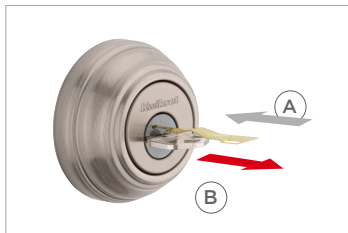

BUMP PROOF

PICK RESISTANT

KICK-IN RESISTANT

DRILL RESISTANT

SAW RESISTANT

HOW TO RE-KEY YOUR LOCK IN SECONDS

1 Insert the key that currently operates your lock, and rotate it 90° clockwise.

2 (A) Insert the SmartKey tool fully and firmly into the SmartKey hole.
(B) **Remove** the SmartKey tool and the current key.

3 (A) Fully insert your new key into the lock, and rotate it 180°.
(B) Rotate the new key 90° back to the starting position, and remove it. Your lock is now re-keyed to your new key, and your old key will no longer operate the lock.