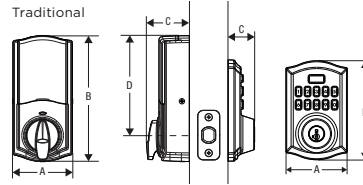

Dimensions

	Interior	Exterior
A	2 23/32" (69.1 mm)	2 13/16" (71.43 mm)
B	5 25/32" (146.6 mm)	4 9/16" (115.887 mm)
C	1 15/16" (49.5 mm)	1 1/4" (31.75 mm)
D	4 19/32" (116.5 mm)	---