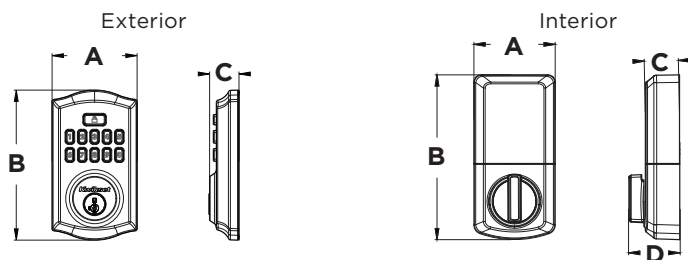

Specifications

Battery	Uses 4 x AA 6V alkaline cell batteries with approximately 1 year battery life
Function	Single cylinder deadbolt
Door Prep	1 1/2" (38mm) or 2 1/8" (54mm) diameter cross bore hole and 1" diameter edge bore hole
Backset	Adjustable 2 3/8" (60mm) or 2 3/4" (70mm)
Door Thickness	1 3/8" (35mm) to 1 3/4" (44mm) standard. Thick door service part available for 2-1/4" (57mm) thick doors
Faceplates	1" (25 mm) x 2 1/4" (57 mm) round corner faceplate with drive-in collar standard
Strikes	2 3/4" (70mm) x 1 1/8" (29mm) round corner 4 hole strike
Bolt	1" (25mm) throw, steel bolt with anti-saw security pin
Door Handing	Reversible
Cylinder	SmartKey Security™ with 2 KW1 keys
Temperature Range	Exterior: -40°F to 150°F (-40°C to 66°C) Interior: 32°F to 130°F (0°C to 54°C)
Humidity	Exterior: 100% condensing Interior: 30% to 95% non-condensing
Codes	Up to 50 user codes and 10 one-time user codes with optional programming code

Dimensions

Traditional

Design	A	B	C	D
Exterior	2 13/16" (71 mm)	5" (127 mm)	1" (25 mm)	---
Interior	2 3/4" (70 mm)	5 1/2" (140 mm)	1 1/8" (29 mm)	1 11/16" (43 mm)