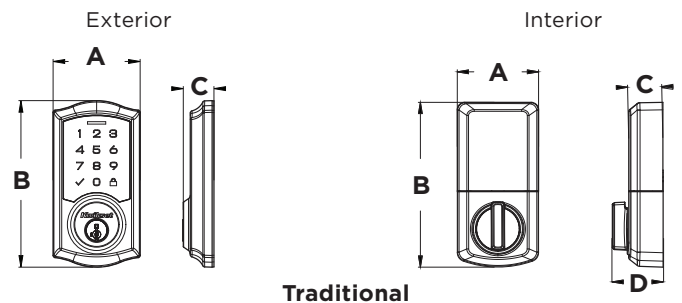

User Codes

- Up to 50 user codes for family, guests and service professionals
- Programming code for improved access code management

Specifications

Battery	Uses 4 x AA 6V alkaline cell batteries with approximately 1 year battery life
Function	Single cylinder deadbolt
Door Prep	1 1/2" (38mm) or 2 1/8" (54mm) diameter cross bore hole and 1" diameter edge bore hole
Backset	Adjustable 2 3/8" (60mm) or 2 3/4" (70mm)
Door Thickness	1 3/8" (35mm) to 1 3/4" (44mm) standard. Thick door service part available for 2-1/4" (57mm) thick doors.
Faceplates	1" (25 mm) x 2 1/4" (57 mm) round corner faceplate with drive-in collar standard
Strikes	2 3/4" (70mm) x 1 1/8" (29mm) round corner 4 hole strike
Bolt	1" (25mm) throw, steel bolt with anti-saw security pin
Door Handing	Reversible
Cylinder	SmartKey Security™ with 2 KW1 keys
Temperature Range	Exterior: -40°F to 150°F (-40°C to 66°C) Interior: 32°F to 130°F (0°C to 54°C)
Humidity	Exterior: 100% condensing Interior: 30% to 95% non-condensing
Codes	Up to 50 user codes and 10 one-time user codes with optional programming code

Dimensions

Design	A	B	C	D
Exterior	2 13/16" (71 mm)	5 3/8" (137 mm)	1" (25 mm)	---
Interior	2 3/4" (70 mm)	5 1/2" (140 mm)	1 1/8" (29 mm)	1 11/16" (43 mm)

Design	A	B	C	D
Exterior	2 3/4" (70 mm)	5 3/16" (132 mm)	1" (25 mm)	---
Interior	2 3/4" (70 mm)	5 1/2" (140 mm)	1 1/8" (29 mm)	1 11/16" (43 mm)