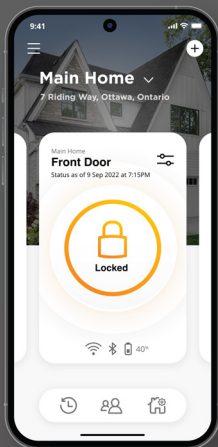

Kwikset

HALO™

WI-FI ENABLED SMART LOCKS

Halo smart locks connect directly to your existing Wi-Fi router and smartphone to create a simple and secure smart home, without a third-party hub, panel or subscription service.

Control your lock from your smartphone

REMOTE ACCESS

EVENT HISTORY

MANAGE ACCESS CODES

MANAGE MULTIPLE HOMES

#1 SELLING U.S. LOCK BRAND*

Numerator TruView, Unit Share Report, 2023

Specifications