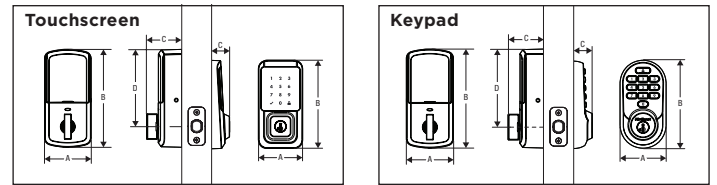

Specifications

Function	Single cylinder deadbolt
Door Prep	2 1/8" diameter bore hole & 1" diameter latch hole
Backset	Adjustable 2 3/8" or 2 3/4"
Door Thickness	1 3/8" - 2" automatic adjustment
Faceplates	1" x 2 1/4" round corner standard
Strikes	Round corner, 4 hole strike, 2 3/4" x 1 1/8"
Latch	Round corner adjustable 2 3/8" x 2 3/4"
Bolt	1" throw, steel deadbolt
Door Handing	Reversible
Cylinder	SmartKey Security™

Dimensions