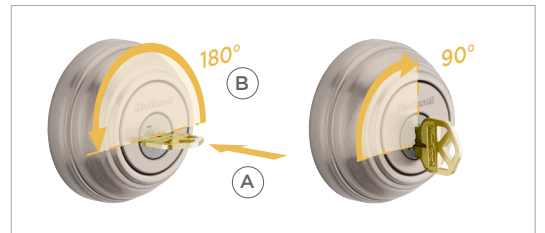

BUMP PROOF

PICK RESISTANT

KICK-IN RESISTANT

DRILL RESISTANT

SAW RESISTANT

HOW TO RE-KEY YOUR LOCK IN SECONDS

1 Insert the key that currently operates your lock, and rotate it 90° clockwise.

2 (A) Insert the SmartKey tool fully and firmly into the SmartKey hole.
(B) **Remove** the SmartKey tool and the current key.