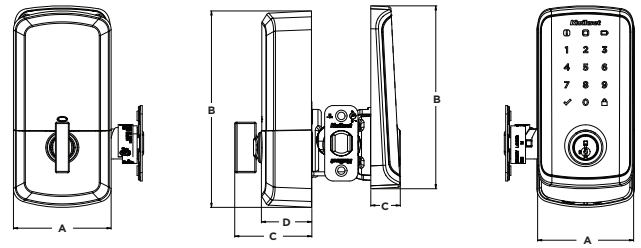

Innovative Security

- 250 customizable access codes with optional schedules
- BHMA Grade AAA certified
- 20 Minute fire rating - UL certified
- Full 128-bit encryption security
- Featuring SmartKey Security™ - protecting against advanced break-in techniques
- SecureScreen™ - patented security feature prevents on-screen fingerprint user code identification

Easy Installation

- No hub required by connecting directly to your home Wi-Fi network
- Operates on (4) AA batteries
- Installs in minutes using a screwdriver
- In app interactive install guide

Warranty

- Lifetime mechanical and finish warranty
- 1 year electronic warranty

Dimensions

Touchscreen	A	B	C	D
Interior	2 29/32"	5 27/32"	2 9/32"	1 1/2"
Exterior	2 27/32"	5 7/16"	7/8"	---

Wi-Fi and Kwikset App

Remote Lock and Unlock

Guest Access Codes

Geofence Auto-Unlock

Door Status Sensor

Smart Home Voice Control

Intrusion Detection

Matter and Smart Home App

Smart Home Integration

Simple Setup

Remote Lock and Unlock

Improved Battery Life

Finishes

FINISH AND
LIFETIME WARRANTY
MECHANICAL

ONE YEAR
ELECTRONIC WARRANTY

Visit Kwikset.com/matter for the most up-to-date information

Kwikset

19701 DaVinci, Lake Forest, CA 92610 • Kwikset.com • 1-800-327-LOCK

Copyright © 2024, ASSA ABLOY Americas Residential Inc. All rights reserved. Lake Forest, CA 92610 • 1868486-08/24