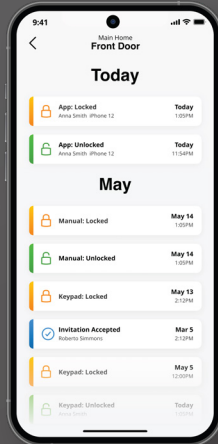

Easy Installation

- No hub required by connecting directly to your home Wi-Fi network
- Operates on (4) AA batteries
- Installs in minutes using a screwdriver

Warranty

- Lifetime mechanical and finish warranty
- 1 year electronic warranty

Finishes

How it Works

Kwikset

HALO™

TOUCH

FINGERPRINT SMART LOCK

The Halo Touch Wi-Fi enabled smart lock with fingerprint access technology allows you to simply use your unique fingerprint to lock and unlock your door.

**Coming soon*

Control your lock from your smartphone

REMOTE ACCESS

EVENT HISTORY

MANAGE ACCESS CODES

MANAGE MULTIPLE HOMES

#1 SELLING U.S. LOCK BRAND*

Numerator TruView, Unit Share Report, 2023