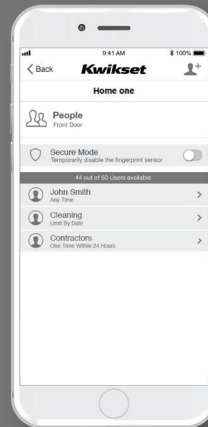

## TOUCH

FINGERPRINT SMART LOCK

The Halo Touch Wi-Fi enabled smart lock with fingerprint access technology allows you to simply use your unique fingerprint to lock and unlock your door.

Works with the  
Kwikset App

## Control your lock from your smartphone

REMOTE  
ACCESS

PUSH  
NOTIFICATIONS

EVENT  
HISTORY

MANAGE  
USERS

MANAGE MULTIPLE  
HOMES