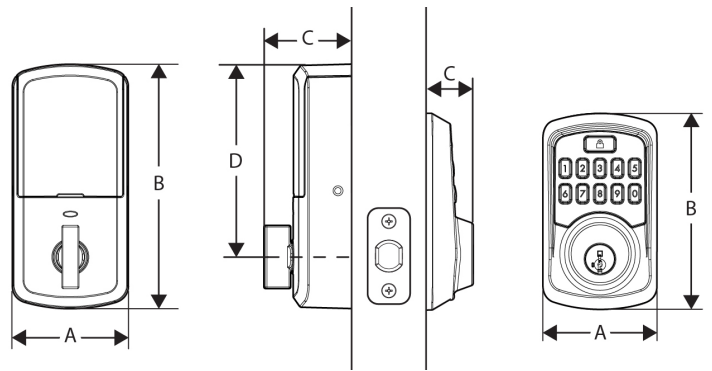

Specifications

Function	Single cylinder deadbolt
Door Prep	2 1/8" diameter bore hole & 1" diameter latch hole
Backset	Adjustable 2 3/8" or 2 3/4"
Door Thickness	1 3/8" - 2" automatic adjustment
Faceplates	1" x 2 1/4" round corner standard
Strikes	Round corner, 4 hole strike, 2 3/4" x 1 1/8"
Latch	Round corner adjustable 2 3/8" x 2 3/4"
Bolt	1" throw, steel deadbolt
Door Handing	Reversible
Cylinder	SmartKey Security™

Dimensions