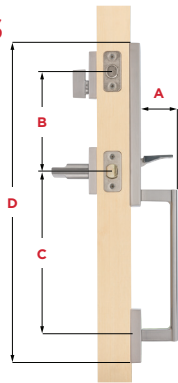

Specifications

Door Prep	Cross Bore 2 1/8" . Edge Bore 1" Latch Face 1" x 2 1/4" Deadbolt & Handle bore holes must be 5 1/2" apart
Backset	Adjustable 2 3/8" or 2 3/4"
Door Thickness	1 3/4" Standard. Thick door service part available for up to 2 1/4"
Faceplates	1" x 2 1/4". Square, round and drive-in included
Strikes	▪ Deadbolt: 1 1/8" x 2 3/4" & 2 1/4" full lip (non-graded) ▪ Handle: 2 1/4" full lip round
Bolt	▪ Deadbolt: 1" throw ▪ Handle: 1/2" throw
Cylinder	SmartKey Security™
Door Handing	Reversible for right or left-hand doors
ANSI/BHMA	Deadbolt – A156.39 Grade AAA Certified
UL	N/A
ADA	N/A
Warranty	Lifetime mechanical and lifetime finish

Dimensions

Dimensions	A	B	C	D
Vancouver	2 21/32"	5 1/2"	8 13/32" through 9 11/16"	17 15/16"

Finishes

MICROBAN