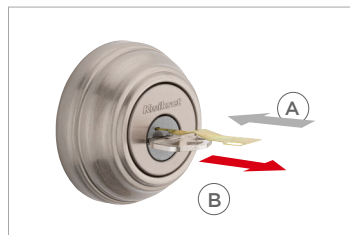

### HOW TO RE-KEY YOUR LOCK IN SECONDS

Make sure you have your current key and SmartKey tool

**1** Insert the key that currently operates your lock, and rotate it 90° clockwise.

**2** (A) Insert the SmartKey tool fully and firmly into the SmartKey hole.  
(B) Remove the SmartKey tool and the current key.