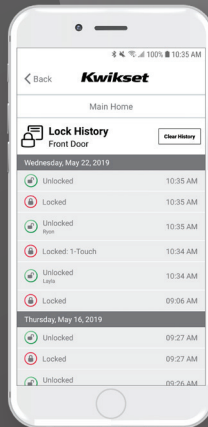

## TOUCH

FINGERPRINT SMART LOCK

The Halo Touch Wi-Fi enabled smart lock with fingerprint access technology allows you to simply use your unique fingerprint to lock and unlock your door.

Works with the  
Kwikset App

## Control your lock from your smartphone

REMOTE  
ACCESS

PUSH  
NOTIFICATIONS

EVENT  
HISTORY

MANAGE  
USERS

MANAGE MULTIPLE  
HOMES