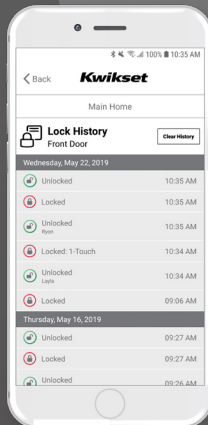

# HALO™

WI-FI ENABLED SMART LOCKS

Halo smart locks connect directly to your existing home Wi-Fi network and smartphone to create a simple and secure smart home, without a third-party hub, panel or subscription service.

Works with the Kwikset App

## Control your lock from your smartphone

REMOTE ACCESS

PUSH NOTIFICATIONS

EVENT HISTORY

MANAGE ACCESS CODES

MANAGE MULTIPLE HOMES