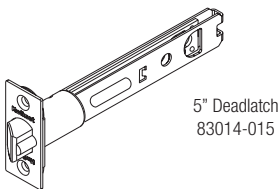

PARTS										
MFG Pro#	Function		Finish						Case Qty.	Price
Plain Latches		NA	3	L03	5	11P	15	26/26D		
81826-001	19843 6WAL Plain Latch		•						6	$11.80
81826-002	19843 6WAL Plain Latch				•				6	$11.80
81826-003	19843 6WAL Plain Latch						•		6	$11.80
Dead Latches		NA	3	L03	5	11P	15	26/26D	Case Qty.	
83014-015	Security - 5" Deadlatch, 1" Front		•						6	$18.30
81825-001	19841 6WAL DL		•						6	$13.65
81825-002	19841 6WAL DL				•				6	$13.65
81825-003	19841 6WAL DL						•		6	$13.65
Deadbolt Latches		NA	3	L03	5	11P	15	26/26D	Case Qty.	
83146-001	11776 CP, DB, ADJ 3		•						6	$12.50
Mobile Home Conversion Kits		NA	3	L03	5	11P	15	26/26D	Case Qty.	
80340-001	12077 CP, DB, RFL, CNV Kit		•						6	$10.90
83228-001	22827 CP, DL, 2WAL, DI 3/26 CNV Kit		•						6	$9.55
83229-001	12003 CP, PI, 7/8RF, 3/26 CNV Kit		•						6	$6.80
Strikes		NA	3	L03	5	11P	15	26/26D	Case Qty.	
83437-002	3437-01 CP, STRK, SQ CNR FULL LIP		•						6	$3.50
83222-026	3222-01 3 CP STRK, DB		•						6	$4.20