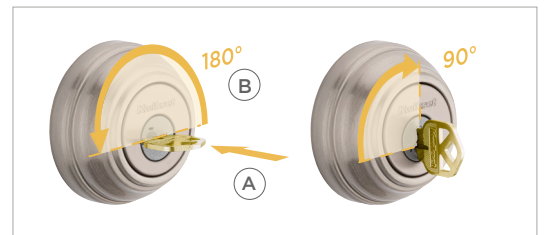

### HOW TO RE-KEY YOUR LOCK IN SECONDS

Make sure you have your current key and SmartKey tool

**1** Insert the key that currently operates your lock, and rotate it 90° clockwise.

**2** (A) Insert the SmartKey tool fully and firmly into the SmartKey hole.  
(B) Remove the SmartKey tool and the current key.