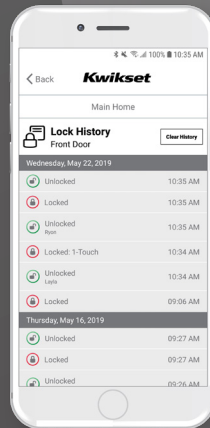

## Smarter Living

Aura™ Bluetooth™ smart lock gives you control of your door with your smartphone — it's as simple as that.

Bluetooth  
Enabled

Works with the  
Kwikset App

## Control your lock from your phone

  
LOCKED

  
UNLOCKED

  
EVENT  
HISTORY

  
MANAGE  
ACCESS CODES

  
MANAGE MULTIPLE  
HOMES