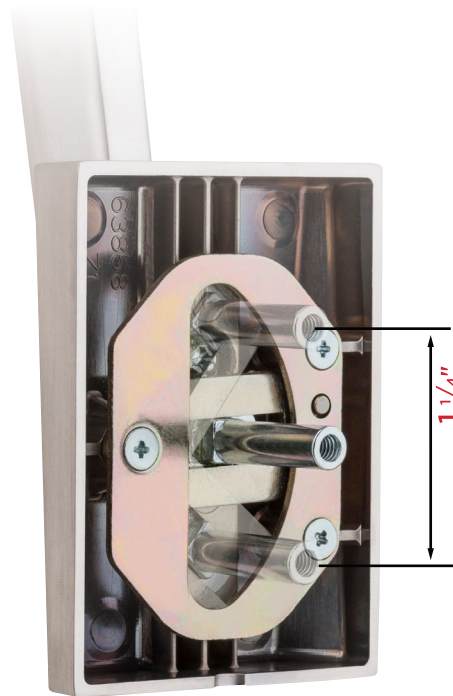

Specifications

Door Prep	Cross Bore 2 1/8". Edge Bore 1" Latch Face 1" x 2 1/4"
Backset	Adjustable 2 3/8" or 2 3/4"
Door Thickness	1 3/4" Standard. Thick door service part available for up to 2 1/4"
Faceplates	1" x 2 1/4". Specify square, round, or drive in
Strikes	▪ Deadbolt: 1 1/4" x 3 5/8". Specify square, round, or drive in ▪ Handle: 2 1/4" full lip. Specify square, round, or drive in (Other options available)
Bolt	▪ Deadbolt: 1" throw ▪ Handle: 1/2" throw
Cylinder	SmartKey Security™
Door Handing	Reversible for right or left-hand doors
ANSI/BHMA	Deadbolt is Grade 1 Certified
UL	Optional 20 minute UL fire rating available except for 819 function
ADA	N/A
Warranty	Lifetime mechanical and lifetime finish

NEW Adjustable Throughbolt

Vertical and horizontal slide designed for a guaranteed fit