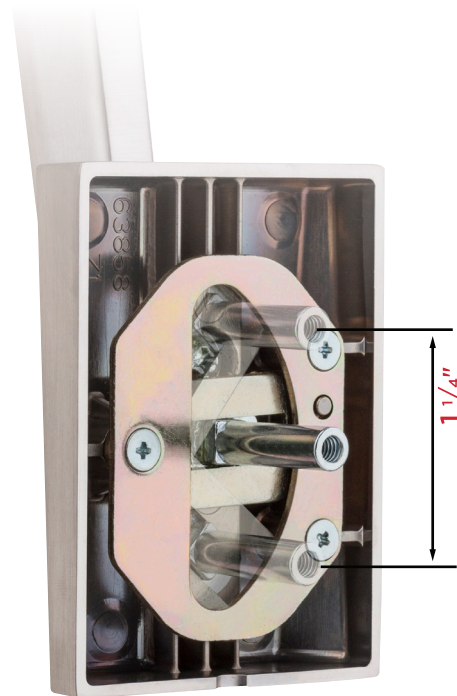

## NEW Adjustable Throughbolt

Vertical and horizontal slide designed for a guaranteed fit