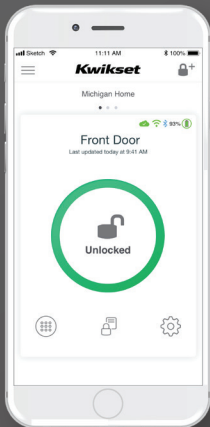

## TOUCH

FINGERPRINT SMART LOCK

The Halo Touch Wi-Fi enabled smart lock with fingerprint access technology allows you to simply use your unique fingerprint to lock and unlock your door.

Works with the  
Kwikset App

## Control your lock from your smartphone

REMOTE  
ACCESS

PUSH  
NOTIFICATIONS

EVENT  
HISTORY

MANAGE  
USERS

MANAGE MULTIPLE  
HOMES