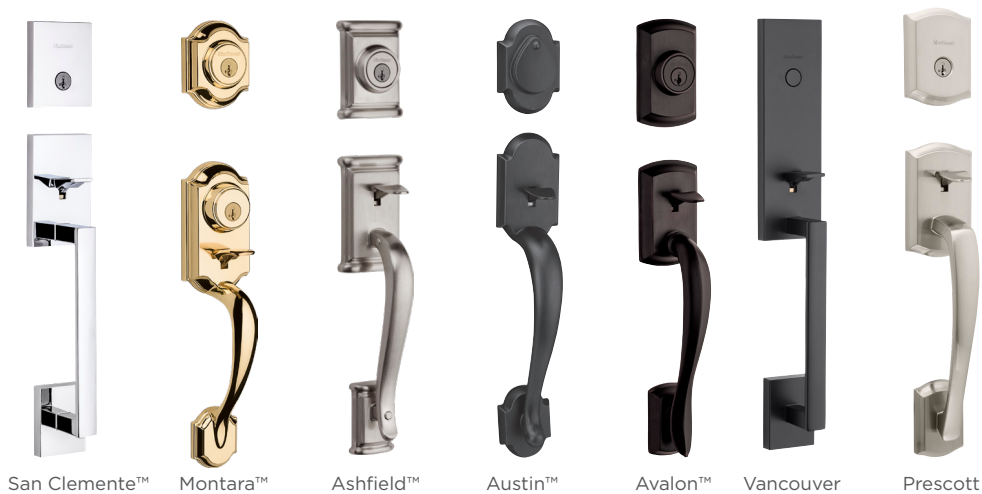

MFG Pro#	Function	Finish								Case Qty.	Price
San Clemente™ Handleset		3	L03	5	11P	15	26	26D	514		
98180-001	818SCEXHFL SQT San Clemente x Halifax SQT				•					2	$318.75
98180-002	818SCEXHFL SQT San Clemente x Halifax SQT					•				2	$318.75
98180-020	818SCEXHFL SQT - San Clemente X Halifax SQT							•		2	$318.75
98150-011	815SCEXHFL SQT San Clemente Handle Only x Halifax SQT							•		2	$224.25
98150-012	815SCEXHFL SQT San Clemente Handle Only x Halifax SQT					•				2	$214.25
Montara™ Handleset		3	L03	5	11P	15	26	26D	514		
95530-017	553MNXJ Montara x Juno		•							2	$285.30
95530-018	553MNXJ Montara x Juno					•				2	$295.75
95530-019	553MNXJ Montara x Juno				•					2	$295.75
Ashfield™ Handleset		3	L03	5	11P	15	26	26D	514		
98001-098	800ADHXADL Ashfield x Ashfield				•					2	$304.15
Austin™ Handleset		3	L03	5	11P	15	26	26D	514		
98001-379	800AUH X AUL Austin x Austin				•					2	$284.80
Avalon™ Handleset		3	L03	5	11P	15	26	26D	514		
98150-001	815AVHxTNL Avalon Handle Only x Tustin				•					2	$214.25
98150-002	815AVHxTNL Avalon Handle Only x Tustin					•				2	$214.25
Vancouver Handleset		3	L03	5	11P	15	26	26D	514		
98180-014	818VNHXHFL SQT 15 SMT CP					•				2	$329.20
98180-015	818VNHXHFL SQT 514 SMT CP							•		2	$329.20
Prescott Handleset		3	L03	5	11P	15	26	26D	514		
98150-013	815PTHXTNL 15 RBP Handle Only					•				2	$214.25
98150-014	815PTHXTNL 11P RBP Handle Only				•					2	$214.25
98180-021	818PTHXTNL 15 SMT CP					•				2	$285.30
98180-022	818PTHXTNL 11P SMT CP				•					2	$285.30