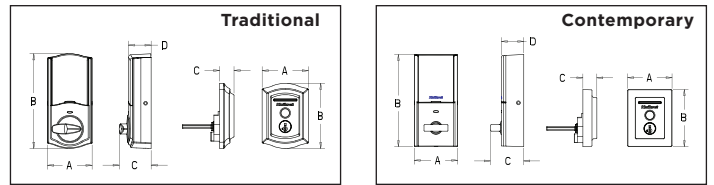

Specifications

Function	Single cylinder deadbolt
Door Prep	2 1/8" diameter bore hole & 1" diameter latch hole
Backset	Adjustable 2 3/8" or 2 3/4"
Door Thickness	1 3/4" - 2" automatic adjustment
Faceplates	1" x 2 1/4" round corner standard
Strikes	Round corner, 4 hole strike, 2 3/4" x 1 1/8"
Latch	Round corner adjustable 2 3/8" x 2 3/4"
Bolt	1" throw, steel deadbolt
Door Handing	Reversible
Cylinder	SmartKey Security™
Temp Range & Humidity	Temperature Range: Exterior: -40F to 150F Interior: 32F to 130F Humidity: Exterior: 100% condensing Interior: 30% - 95% non-condensing

Dimensions