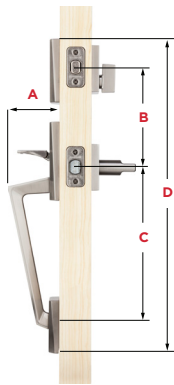

Dimensions

Dimensions	A	B	C	D
San Clemente	2 15/16"	5 1/2"	8 13/32" through 9 11/16"	17 5/8"