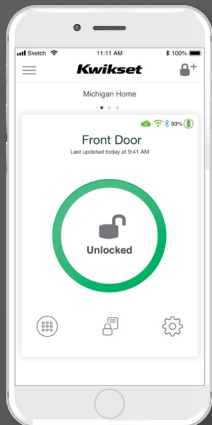

# HALO™

WI-FI ENABLED SMART LOCKS

Halo smart locks connect directly to your existing home Wi-Fi network and smartphone to create a simple and secure smart home, without a third-party hub, panel or subscription service.

## Control your lock from your smartphone

REMOTE ACCESS

PUSH NOTIFICATIONS

EVENT HISTORY

MANAGE ACCESS CODES

MANAGE MULTIPLE HOMES