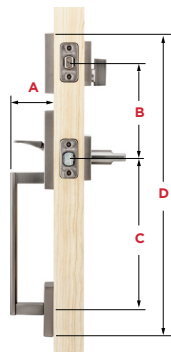

Specifications

Door Prep	Cross Bore 2 1/8". Edge Bore 1" Latch Face 1" x 2 1/4"
Backset	Adjustable 2 3/8" or 2 3/4"
Door Thickness	1 3/4" Standard. Thick door service part available for up to 2 1/4"
Faceplates	1" x 2 1/4". Specify square, round, or drive in
Strikes	▪ Deadbolt: 1 1/4" x 3 5/8". Specify square, round, or drive in ▪ Handle: 2 1/4" full lip. Specify square, round, or drive in (Other options available)
Bolt	▪ Deadbolt: 1" throw ▪ Handle: 1/2" throw
Cylinder	SmartKey Security™
Door Handing	Reversible for right or left-hand doors
ANSI/BHMA	Deadbolt is Grade 1 Certified
UL	Optional 20 minute UL fire rating available except for 819 function
ADA	N/A
Warranty	Lifetime mechanical and lifetime finish

Dimensions

Dimensions	A	B	C	D
San Clemente	2 5/8"	5 1/2"	8 13/32" through 9 11/16"	17 29/32"