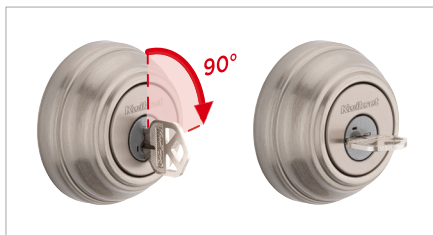

### HOW TO RE-KEY YOUR LOCK IN SECONDS

Make sure you have your current key and SmartKey tool

**1** Insert the key that currently operates your lock, and rotate it 90° clockwise.

**2** (A) Insert the SmartKey tool fully and firmly into the SmartKey hole.  
(B) Remove the SmartKey tool and the current key.