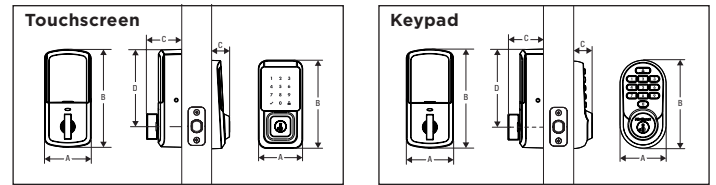

Specifications

Function	Single cylinder deadbolt
Door Prep	2 1/8" diameter bore hole & 1" diameter latch hole
Backset	Adjustable 2 3/8" or 2 3/4"
Door Thickness	1 3/8" - 2" automatic adjustment
Faceplates	1" x 2 1/4" round corner standard
Strikes	Round corner, 4 hole strike, 2 3/4" x 1 1/8"
Latch	Round corner adjustable 2 3/8" x 2 3/4"
Bolt	1" throw, steel deadbolt
Door Handing	Reversible
Cylinder	SmartKey Security™

Dimensions