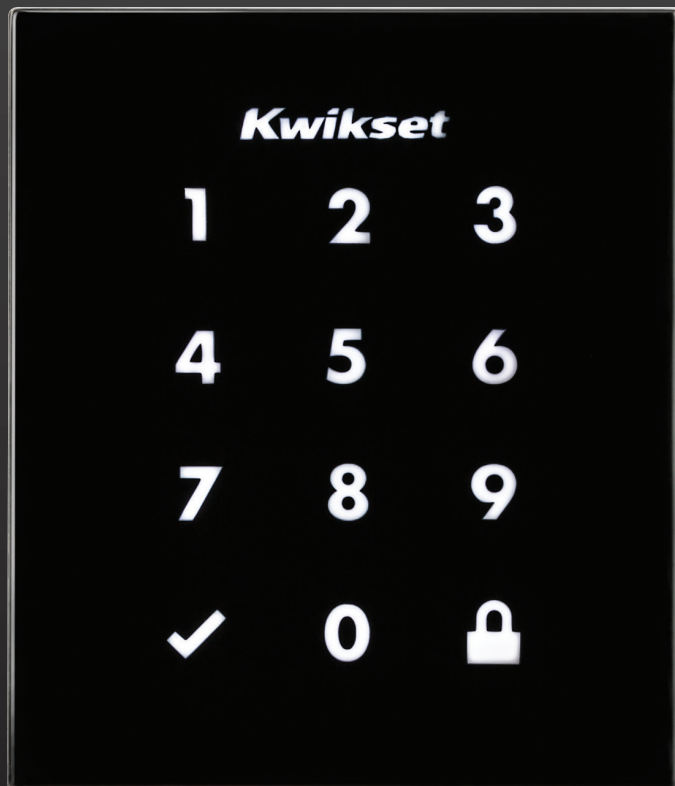

## Features

- Sleek, modern design
- 10 digit capacitive touchscreen with SecureScreen™
- Keywayless
- 9V battery backup power
- Z-Wave® 500 for extended wireless range, over-the-air firmware updates and superior wireless encryption