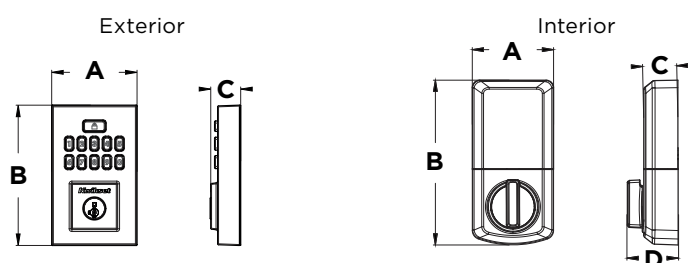

Contemporary

Design	A	B	C	D
Exterior	2 3/4" (70 mm)	4 9/16" (116 mm)	1" (25 mm)	---
Interior	2 3/4" (70 mm)	5 1/2" (140 mm)	1 1/8" (29 mm)	1 11/16" (43 mm)

Easy Installation

- Replaces existing door hardware with just a Phillips screwdriver
- No hard wiring needed and fits all standard doors
- Download the free **BILT** app featuring 3D instructions for quick and easy installation

Innovative Security

- BHMA Grade 2 certified
- 20 Minute fire rating - UL certified
- Featuring SmartKey Security™

Finishes

FINISH AND
LIFETIME WARRANTY*
MECHANICAL

ONE YEAR
ELECTRONIC WARRANTY*

*See kwikset.com/support/warranty for the lifetime limited mechanical and finish warranties and one-year limited electronics warranty.

*Consulte kwikset.com/support/warranty para ver las garantías mecánicas y de acabado limitadas de por vida y la garantía limitada de un año de los electrónicos.