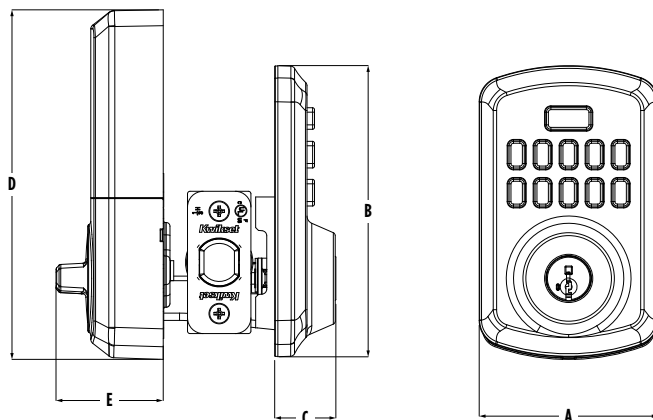

Specifications

Battery	6V, 4 x AA alkaline batteries, 12-month battery life (batteries not included)
Door Prep	1 1/2" (38mm) or 2 1/8" (54mm) diameter cross bore hole and 1" diameter edge bore hole
Backset	Adjustable 2 3/8" (60mm) or 2 3/4" (70mm)
Door Thickness	1 3/8" (35mm) to 1 3/4" (44mm) standard. Thick door service part available for 2-1/4" (57mm) thick doors.
Faceplates	1" (25 mm) x 2 1/4" (57 mm) round corner faceplate with drive-in collar standard
Strikes	2 3/4" (70mm) x 1 1/8" (29mm) round corner 2-hole strike
Bolt	1" (25mm) throw, steel bolt
Door Handing	Reversible for right or left-hand doors
Cylinder	SmartKey Security™ KW1 cylinder
Security	Deadbolt: A156.36 Grade 3 Certified
Temperature Range	Exterior: -40F to 150F, Interior: 32F to 130F
Humidity	Exterior: 100% condensing, Interior: 30% to 95% non-condensing
Warranty	Lifetime Limited Mechanical and Finish Warranty; One Year Limited Electronics Warranty
Codes	Up to 25 user codes and 5 one-time user codes with optional programming code

Dimensions

Design	A	B	C	D	E
250 TRS	2 13/16" (71 mm)	4 19/32" (117 mm)	31/32" (24 mm)	5 1/2" (140 mm)	1 11/16" (43 mm)

Features

- **VACATION MODE:** Disable the keypad when you're out of town.
- **FEATURING SMARTKEY SECURITY:** Re-key the lock yourself in seconds.
- **12-MONTH BATTERY LIFE:** 4x AA alkaline batteries (not included).
- **EASY INSTALL and BILT App:** Installs with just a screwdriver. BILT 3D interactive instructions provide voice, text and animation guidance for an easy installation.
- **CERTIFIED SECURITY:** BHMA Grade 3. Security, Durability and Finish.

Finishes

FINISH AND
LIFETIME*
WARRANTY
MECHANICAL
ONE YEAR
ELECTRONIC WARRANTY*

*See kwikset.com/support/warranty for the lifetime limited mechanical and finish warranties and one-year limited electronics warranty.

*Consulte kwikset.com/support/warranty para ver las garantías mecánicas y de acabado limitadas de por vida y la garantía limitada de un año de los electrónicos.