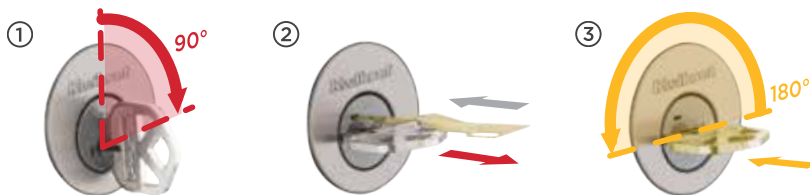

## Dimensions

Design	A	B	C	D
Midtown MDT SMT	2 11/16"	2 11/16"	1/2"	1 7/16"

- Highest Residential Security/Durability/Finish
- Easy to Install
- Sleek Low Profile Deadbolt Design
- New Modern Design with Soft Subtle Lines

## How to re-key in seconds

1. Insert current key and rotate it 90° clockwise.

2. Fully insert SmartKey tool. Remove tool and remove current key.

2. Fully insert new key and rotate 180°. Rotate back to starting position and remove key. **Your lock is now re-keyed!**