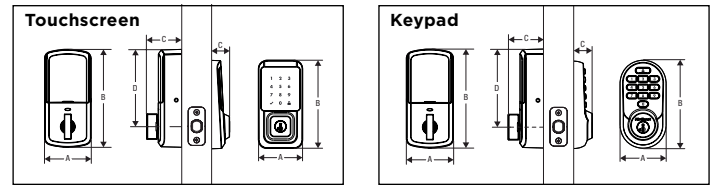

Specifications

Function	Single cylinder deadbolt
Door Prep	2 1/8" diameter bore hole & 1" diameter latch hole
Backset	Adjustable 2 3/8" or 2 3/4"
Door Thickness	1 3/8" - 2" automatic adjustment
Faceplates	1" x 2 1/4" round corner standard
Strikes	Round corner, 4 hole strike, 2 3/4" x 1 1/8"
Latch	Round corner adjustable 2 3/8" x 2 3/4"
Bolt	1" throw, steel deadbolt
Door Handing	Reversible
Cylinder	SmartKey Security™

Dimensions