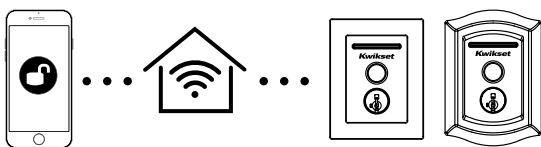

Specifications

Function	Single cylinder deadbolt
Door Prep	2 1/8" diameter bore hole & 1" diameter latch hole
Backset	Adjustable 2 3/8" or 2 3/4"
Door Thickness	1 3/4" - 2" automatic adjustment
Faceplates	1" x 2 1/4" round corner standard
Strikes	Round corner, 4 hole strike, 2 3/4" x 1 1/8"
Latch	Round corner adjustable 2 3/8" x 2 3/4"
Bolt	1" throw, steel deadbolt
Door Handing	Reversible
Cylinder	SmartKey Security™
Temp Range & Humidity	Temperature Range: Exterior: -40F to 150F Interior: 32F to 130F Humidity: Exterior: 100% condensing Interior: 30% - 95% non-condensing

Innovative Security

- Up to 100 fingerprints/50 users
- BHMA Grade AAA certified
- 256-bit AES encryption security
- Featuring SmartKey Security™ - protecting against advanced break-in techniques

Easy Installation

- No hub required by connecting directly to your home Wi-Fi network
- Operates on (4) AA batteries
- Installs in minutes using a screwdriver

Warranty

- Lifetime mechanical and finish warranty
- 1 year electronic warranty

How it Works