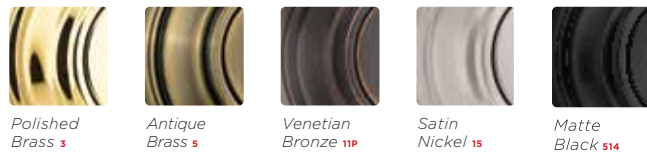

**#1 SELLING U.S. LOCK BRAND**

\*Source: TraQline US Door and Lock Hardware Report Q4 2020 through Q4 2022

Look for the Microban logo:

Microban is available on select Kwikset® products.

Finish availability will vary per product