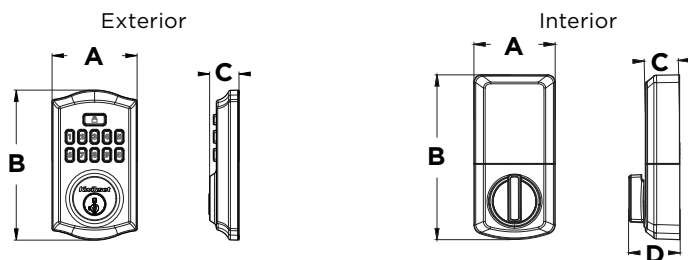

Specifications

Battery	Uses 4 x AA 6V alkaline cell batteries with approximately 1 year battery life
Function	Single cylinder deadbolt
Door Prep	1 1/2" (38mm) or 2 1/8" (54mm) diameter cross bore hole and 1" diameter edge bore hole
Backset	Adjustable 2 3/8" (60mm) or 2 3/4" (70mm)
Door Thickness	1 3/8" (35mm) to 1 3/4" (44mm) standard. Thick door service part available for 2-1/4" (57mm) thick doors
Faceplates	1" (25 mm) x 2 1/4" (57 mm) round corner faceplate with drive-in collar standard
Strikes	2 3/4" (70mm) x 1 1/8" (29mm) round corner 4 hole strike
Bolt	1" (25mm) throw, steel bolt with anti-saw security pin
Door Handing	Reversible
Cylinder	SmartKey Security™ with 2 KW1 keys
Temperature Range	Exterior: -40°F to 150°F (-40°C to 66°C) Interior: 32°F to 130°F (0°C to 54°C)
Humidity	Exterior: 100% condensing Interior: 30% to 95% non-condensing
Codes	Up to 50 user codes and 10 one-time user codes with optional programming code

Dimensions

Traditional

Design	A	B	C	D
Exterior	2 13/16" (71 mm)	5" (127 mm)	1" (25 mm)	---
Interior	2 3/4" (70 mm)	5 1/2" (140 mm)	1 1/8" (29 mm)	1 11/16" (43 mm)