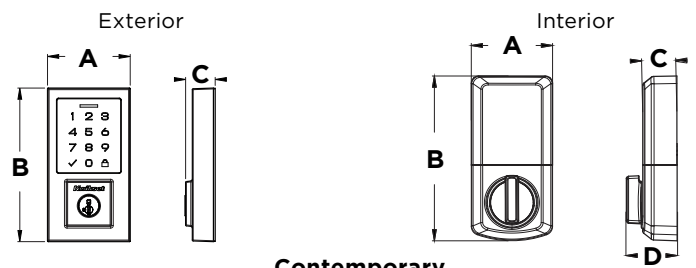

Design	A	B	C	D
Exterior	2 3/4" (70 mm)	5 3/16" (132 mm)	1" (25 mm)	---
Interior	2 3/4" (70 mm)	5 1/2" (140 mm)	1 1/8" (29 mm)	1 1/16" (43 mm)

Easy Installation

- Replace existing door hardware with just a Phillips screwdriver
- No hard wiring needed and fits all standard doors
- Download the free **BILT** app featuring 3D instructions for quick and easy installation

Innovative Security

- BHMA Grade 2 certified
- 20 Minute fire rating – UL certified
- Featuring SmartKey Security™

Finishes

FINISH AND
LIFETIME
WARRANTY
MECHANICAL

ONE YEAR
ELECTRONIC WARRANTY*

*See kwikset.com/support/warranty for the lifetime limited mechanical and finish warranties and one-year limited electronics warranty.

*Consulte kwikset.com/support/warranty para ver las garantías mecánicas y de acabado limitadas de por vida y la garantía limitada de un año de los electrónicos.