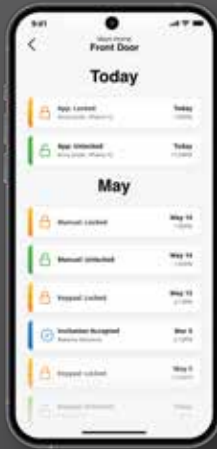

EVENT HISTORY