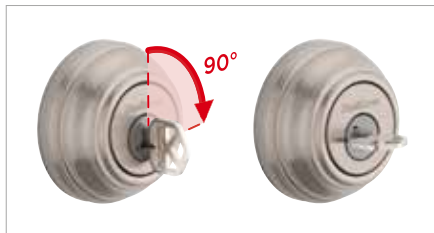

## HOW TO RE-KEY YOUR LOCK IN SECONDS

Make sure you have your current key and SmartKey tool

**1** Insert the key that currently operates your lock, and rotate it 90° clockwise.

**2** (A) Insert the SmartKey tool fully and firmly into the SmartKey hole.  
(B) **Remove** the SmartKey tool and the current key.