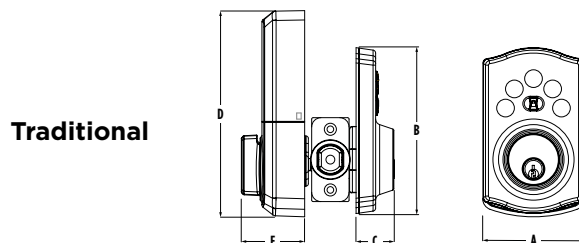

Specifications

Battery	6V, 4 x AA alkaline batteries, 12-month battery life (batteries not included)
Door Prep	1 1/2" (38mm) or 2 1/8" (54mm) diameter cross bore hole and 1" diameter edge bore hole
Backset	Adjustable 2 3/8" (60mm) or 2 3/4" (70mm)
Door Thickness	1 3/8" (35mm) to 1 3/4" (44mm) standard. Thick door service part available for 2-1/4" (57mm) thick doors.
Faceplates	1" (25 mm) x 2 1/4" (57 mm) round corner faceplate with drive-in collar standard
Strikes	2 3/4" (70mm) x 1 1/8" (29mm) round corner 2-hole strike
Bolt	1" (25mm) throw, steel bolt
Door Handing	Reversible for right or left-hand doors
Cylinder	KW1 P&T cylinder
Security	Deadbolt: A156.36 Grade 3 Certified
Temperature Range	Exterior: -40F to 150F, Interior: 32F to 130F
Humidity	Exterior: 100% condensing, Interior: 30% to 95% non-condensing
Warranty	Lifetime Limited Mechanical and Finish Warranty; One Year Limited Electronics Warranty
Codes	Up to 12 user codes and 2 one-time user codes with optional programming code

Dimensions

Design	A	B	C	D	E
CNT	2 25/32" (71 mm)	4 7/32" (107 mm)	1 1/32" (26 mm)	5 1/2" (140 mm)	1 11/16" (43 mm)
TRL	2 11/16" (71 mm)	4 7/16" (107 mm)	1 1/32" (26 mm)	5 1/2" (140 mm)	1 11/16" (43 mm)

Features

- **VACATION MODE:** Disable the keypad when you're out of town.
- **ONE-TOUCH LOCKING:** Lock the door with the touch of a button.
- **12-MONTH BATTERY LIFE:** 4x AA alkaline batteries (not included).
- **EASY INSTALL and BILT App:** Installs with just a screwdriver. BILT 3D interactive instructions provide voice, text and animation guidance for an easy installation.
- **CERTIFIED SECURITY:** BHMA Grade 3. Security, Durability and Finish.

FINISH AND
LIFETIME WARRANTY*
MECHANICAL
ONE YEAR
ELECTRONIC WARRANTY*

*See kwikset.com/support/warranty for the lifetime limited mechanical and finish warranties and one-year limited electronics warranty.

*Consulte kwikset.com/support/warranty para ver las garantías mecánicas y de acabado limitadas de por vida y la garantía limitada de un año de los electrónicos.

Finishes