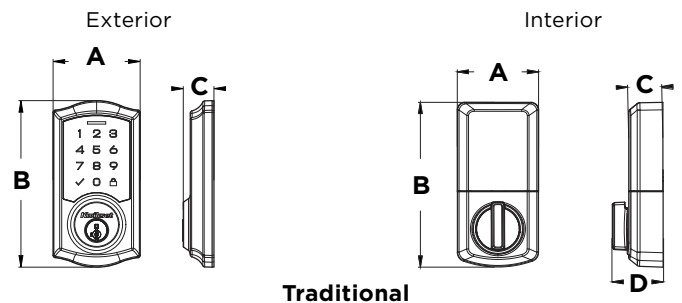

Specifications

Battery	Uses 4 x AA 6V alkaline cell batteries with approximately 1 year battery life
Function	Single cylinder deadbolt
Door Prep	1 1/2" (38mm) or 2 1/8" (54mm) diameter cross bore hole and 1" diameter edge bore hole
Backset	Adjustable 2 3/8" (60mm) or 2 3/4" (70mm)
Door Thickness	1 3/8" (35mm) to 1 3/4" (44mm) standard. Thick door service part available for 2-1/4" (57mm) thick doors.
Faceplates	1" (25 mm) x 2 1/4" (57 mm) round corner faceplate with drive-in collar standard
Strikes	2 3/4" (70mm) x 1 1/8" (29mm) round corner 4 hole strike
Bolt	1" (25mm) throw, steel bolt with anti-saw security pin
Door Handing	Reversible
Cylinder	SmartKey Security™ with 2 KW1 keys
Temperature Range	Exterior: -40°F to 150°F (-40°C to 66°C) Interior: 32°F to 130°F (0°C to 54°C)
Humidity	Exterior: 100% condensing Interior: 30% to 95% non-condensing
Codes	Up to 50 user codes and 10 one-time user codes with optional programming code

Dimensions

Design	A	B	C	D
Exterior	2 13/16" (71 mm)	5 3/8" (137 mm)	1" (25 mm)	---
Interior	2 3/4" (70 mm)	5 1/2" (140 mm)	1 1/8" (29 mm)	1 1/16" (43 mm)