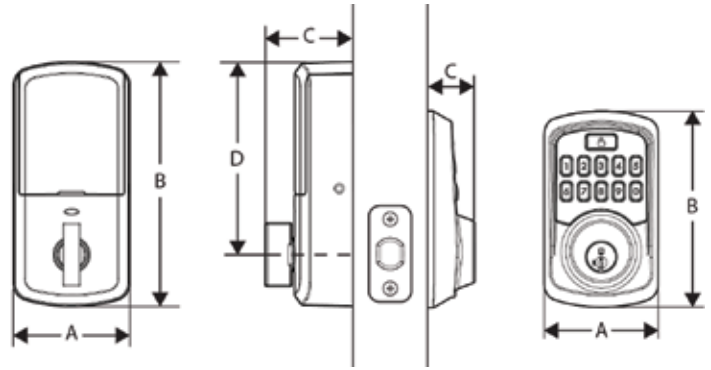

Specifications

Function	Single cylinder deadbolt
Door Prep	2 1/8" diameter bore hole & 1" diameter latch hole
Backset	Adjustable 2 3/8" or 2 3/4"
Door Thickness	1 3/8" - 2" automatic adjustment
Faceplates	1" x 2 1/4" round corner standard
Strikes	Round corner, 4 hole strike, 2 3/4" x 1 1/8"
Latch	Round corner adjustable 2 3/8" x 2 3/4"
Bolt	1" throw, steel deadbolt
Door Handing	Reversible
Cylinder	SmartKey Security™

Dimensions