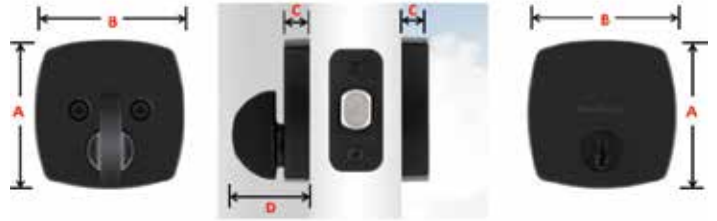

MIDTOWN LOW PROFILE RECTANGLE DEADBOLT

Specifications

Function	258 MDT SMT Keyed Entry Single Cylinder
Standard Door Prep	Cross Bore 2 1/8". Edge Bore 1". Latch Face 1 1/8" x 2 3/4".
Backset	Adjustable to 2 3/8" or 2 3/4"
Door Thickness	1 3/8" - 1 3/4" Standard. Thick door service part available for up to 2 1/2".
Cylinder	SmartKey Security™
Faceplate	1" x 2 1/4"
Strike	1 1/8" x 2 3/4" Specify square or round
Bolt	1" Throw
ANSI/BHMA	Grade AAA Certified: Finish/Durability/Security
ADA	258 functions are in compliance with the American National Standards Institute (ANSI A117.1)
UL	Optional 20 Minute UL fire rating available, except inactive functions.
Warranty	Lifetime Mechanical and Lifetime Finish
Rose	Specify round, square, rectangle or Midtown

Dimensions

Design	A	B	C	D
Midtown MDT SMT	2 11/16"	2 11/16"	1/2"	1 7/16"

- Highest Residential Security/Durability/Finish
- Easy to Install
- Sleek Low Profile Deadbolt Design
- New Modern Design with Soft Subtle Lines