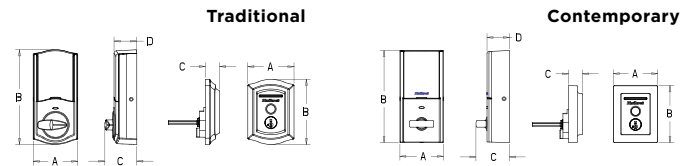

Dimensions