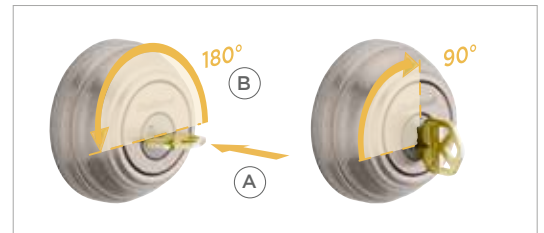

## HOW TO RE-KEY YOUR LOCK IN SECONDS

Make sure you have your current key and SmartKey tool

**1** Insert the key that currently operates your lock, and rotate it 90° clockwise.

**2** (A) Insert the SmartKey tool fully and firmly into the SmartKey hole.  
(B) **Remove** the SmartKey tool and the current key.