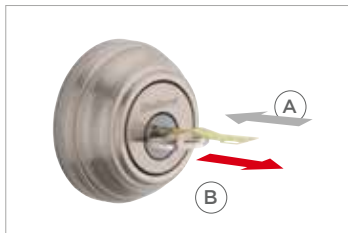

## HOW TO RE-KEY YOUR LOCK IN SECONDS

Make sure you have your current key and SmartKey tool

**1** Insert the key that currently operates your lock, and rotate it 90° clockwise.

**2** (A) Insert the SmartKey tool fully and firmly into the SmartKey hole.  
(B) **Remove** the SmartKey tool and the current key.