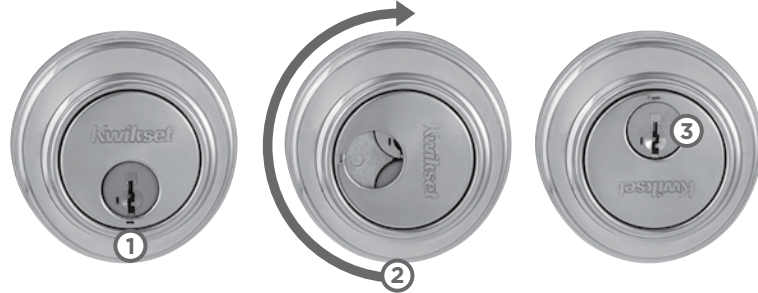

Easily access the Key Control cylinder: (1) Insert the SmartKey Tool into the slot at bottom of cylinder cover (2) Rotate cover clockwise to expose the Key Control cylinder. (3) Now you have access to the Key Control cylinder. Use tool to rotate counter-clockwise back to user's keyway when appropriate.

FEATURES

- Two Separate Cylinders, Tenant & Property Manager, Allow for More Tenant Key Cuts Than a Traditional Master Key System
- New Proprietary Keyway Adds Security
- Property Manager Cylinder is Concealed When Not in Use to Avoid Tenant Confusion
- With Smartkey®, Re-Key the Lock Without Removing From the Door

LIGHT COMMERCIAL

MFG Pro#	Function	Finish					Case Qty.	Price
		3	5	11P	15	26D		
Key Control Deadbolt								
98160-007	816 - Key Control Deadbolt	•					6	$63.75
98160-009	816 - Key Control Deadbolt				•		6	$72.10

BUMP PROOF

PICK RESISTANT

KICK-IN RESISTANT

DRILL RESISTANT

SAW RESISTANT