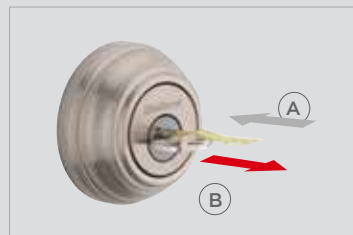

BUMP PROOF

PICK RESISTANT

KICK-IN RESISTANT

DRILL RESISTANT

SAW RESISTANT

HOW TO RE-KEY YOUR LOCK IN SECONDS

1 Insert the key that currently operates your lock, and rotate it 90° clockwise.

2 (A) Insert the SmartKey tool fully and firmly into the SmartKey hole.
(B) **Remove** the SmartKey tool and the current key.