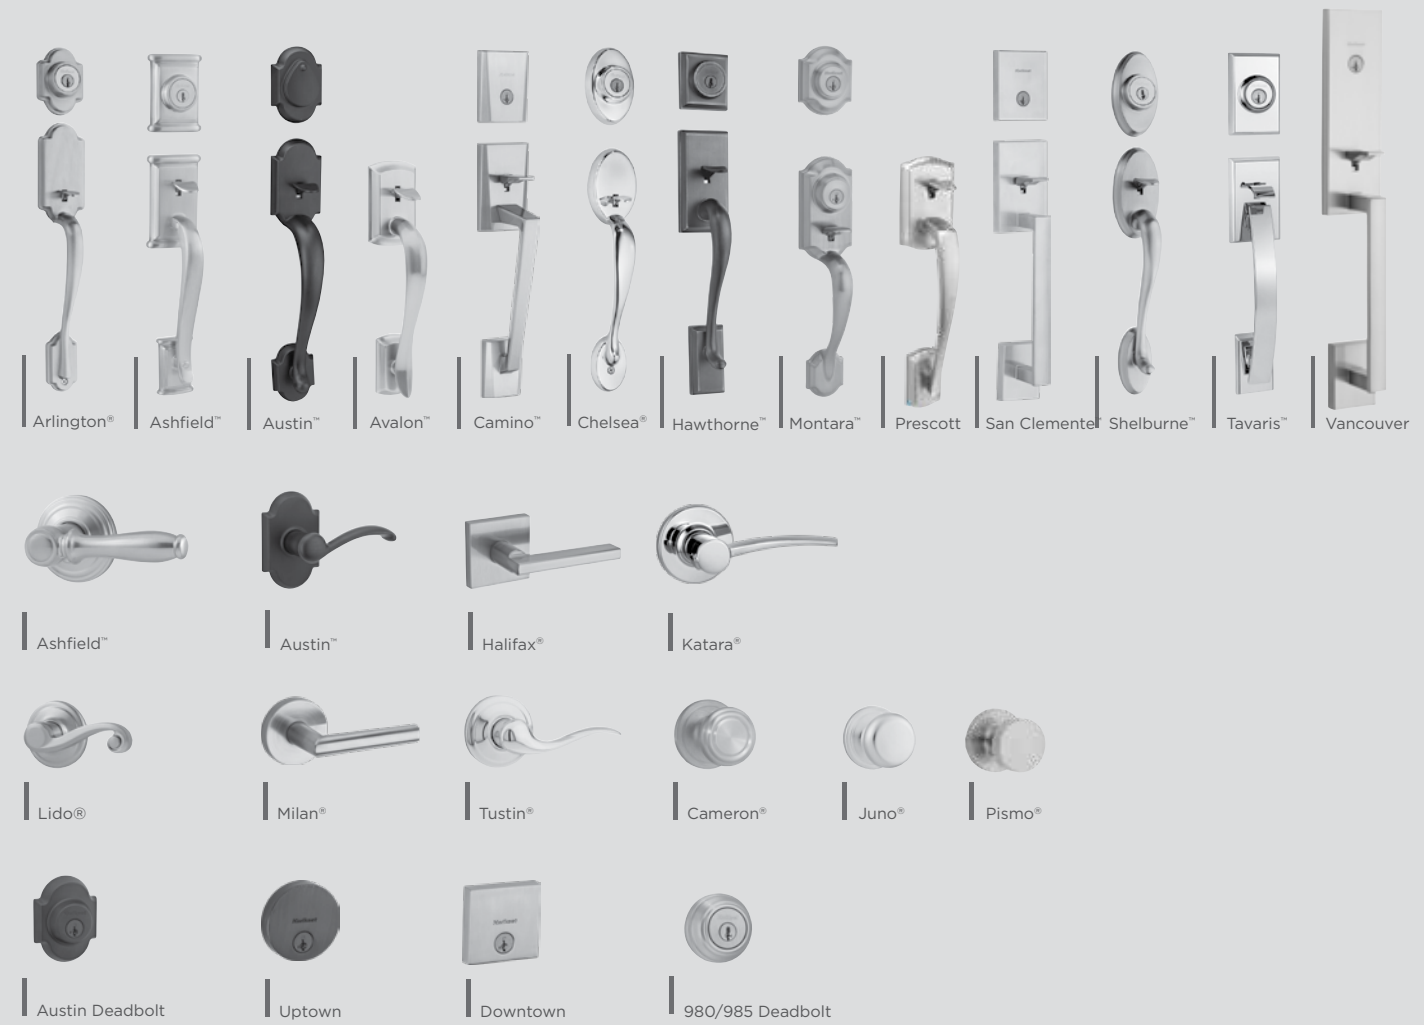

SUPERIOR SECURITY FEATURES

- ANSI/BHMA Grade 1 Certified 258/980/985 Deadbolt
- SmartKey Security™ to Protect Against Lock Bumping

ELEGANT STYLES AND FINISHES

- Broad Array of Finishes
- Traditional to Contemporary Styles

WARRANTY

- Lifetime Mechanical
- Lifetime Finish

*Lock Bumping - an attack technique using specially cut keys that can defeat conventional pin & tumbler locks.

San Clemente™ Camino™ Montara™ Ashfield™ Austin™ Avalon™ Tavaris™ Vancouver Prescott