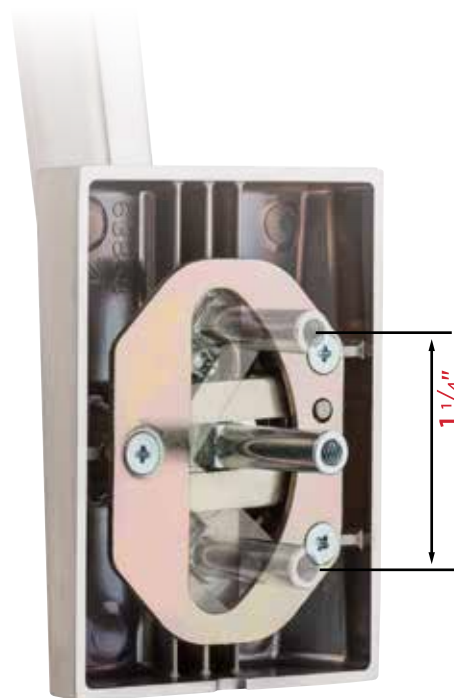

Specifications

Door Prep	Cross Bore 2 1/8". Edge Bore 1" Latch Face 1" x 2 1/4"
Backset	Adjustable 2 3/8" or 2 3/4"
Door Thickness	1 3/4" Standard. Thick door service part available for up to 2 1/4"
Faceplates	1" x 2 1/4". Specify square, round, or drive in
Strikes	▪ Deadbolt: 1 1/4" x 3 5/8". Specify square, round, or drive in ▪ Handle: 2 1/4" full lip. Specify square, round, or drive in (Other options available)
Bolt	▪ Deadbolt: 1" throw ▪ Handle: 1/2" throw
Cylinder	SmartKey Security™
Door Handing	Reversible for right or left-hand doors
ANSI/BHMA	Deadbolt is Grade 1 Certified
UL	Optional 20 minute UL fire rating available except for 819 function
ADA	N/A
Warranty	Lifetime mechanical and lifetime finish

NEW Adjustable Throughbolt
Vertical and horizontal slide designed for a guaranteed fit

Dimensions

Dimensions	A	B	C	D
San Clemente	2 15/16"	5 1/2"	8 13/32" through 9 11/16"	17 5/8"

Finishes

- 11P Venetian Bronze
- 15 Satin Nickel
- 26 Polished Chrome
- 26D Satin Chrome
- 514 Iron Black

Functions

1. **NEW** **Handleset (Single-Cylinder):** Exterior only, Latch bolt operated by thumb piece outside. Deadbolt operated by key outside.
     - 818 CMH SMT
   - **NEW** **Handleset (Dummy):** Exterior only, Handle acts as pull only. For inactive leaf or double doors. No Operation.
     - 819 CMH
   - **NEW** **Interior Pack (Single-Cylinder):** Interior only, Latch bolt operated by lever inside. Deadbolt operated by thumb turn inside.
     - 971___SMT (Indicate interior lever style)
   - **NEW** **Interior Pack (Dummy):** Interior only, Lever acts as a pull only. For inactive leaf or double doors. No operation.
     - 973___ (Indicate interior lever style)
2. No Double-Cylinder Function Available