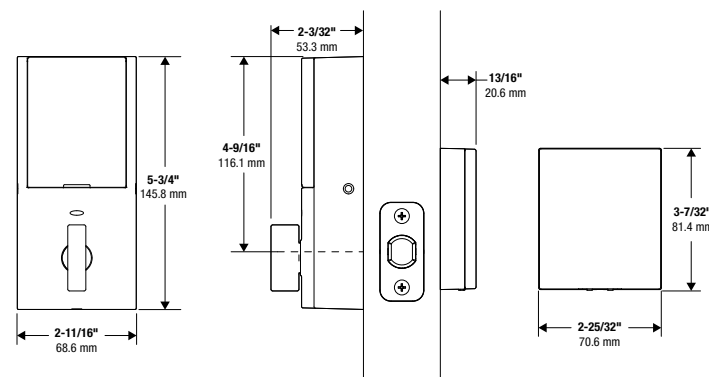

Kwikset

OBSIDIAN

TOUCHSCREEN ELECTRONIC DEADBOLT

Specifications

Function	Touchscreen Deadbolt
Door Prep	1 1/2" and 2 1/8" diameter face hole and 1" diameter latch hole
Backset	Adjustable 2 3/8" or 2 3/4"
Door Thickness	1 3/8" - 2"
Faceplates	1" x 2 1/4" round corner standard
Strikes	Round corner
Latch	Round corner adjustable 2 3/8" x 2 3/4"
Bolt	1" throw, steel deadbolt
Door Handing	Reversible
Batteries	6V (4 x AA alkaline batteries required)
Wireless Protocol	Z-Wave® 500; lock complies with Z-Wave standard of open air, line of sight transmission of 160 feet or more. Compliant with FCC Part 15, Industry Canada. *Range may vary depending on radio frequency environment. Works with your home control platform to optimize range.

Dimensions

Easy Installation

- Replaces existing door hardware with just a screwdriver
- No hard wiring required
- Operates on 4 AA batteries that will last for approximately 1 year

Innovation Security

- BHMA Grade 2 Certified
- 128-bit Advanced Encryption Standard (AES) communication
- Revolutionary tapered deadbolt design - enables misaligned doors to lock without pulling and pushing your door shut