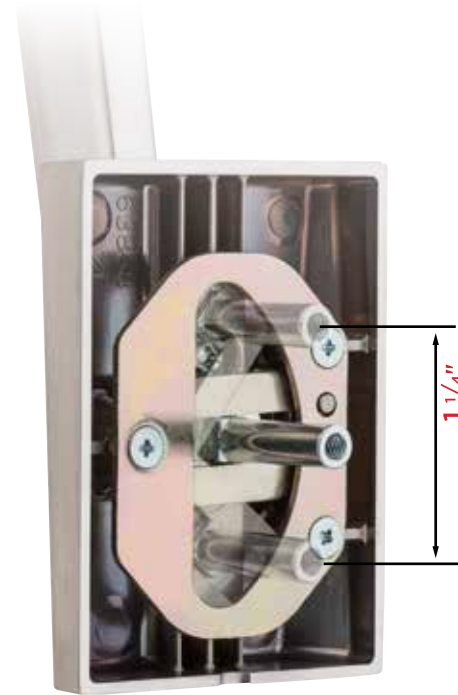

- Features New Advanced SmartKey Security™
- Low Profile Contemporary Design
- Handleset Deadbolt has ANSI/BHMA Grade 1 Certified Security
- Lifetime Mechanical and Finish Warranty

Specifications

Door Prep	Cross Bore 2 1/8" Edge Bore 1" Latch Face 1" x 2 1/4"
Backset	Adjustable 2 3/8" or 2 3/4"
Door Thickness	1 3/4" Standard. Thick door service part available for up to 2 1/4"
Faceplates	1" x 2 1/4". Specify square, round, or drive in
Strikes	<ul style="list-style-type: none"> ▪ Deadbolt: 1 1/4" x 3 5/8". Specify square, round, or drive in ▪ Handle: 2 1/4" full lip. Specify square, round, or drive in (Other options available)
Bolt	<ul style="list-style-type: none"> ▪ Deadbolt: 1" throw ▪ Handle: 1/2" throw
Cylinder	SmartKey Security™
Door Handing	Reversible for right or left-hand doors
ANSI/BHMA	Deadbolt is Grade 1 Certified
UL	Optional 20 minute UL fire rating available except for 819 function
ADA	N/A
Warranty	Lifetime mechanical and lifetime finish

Dimensions

Dimensions	A	B	C	D
San Clemente	2 5/8"	5 1/2"	8 13/32" through 9 11/16"	17 29/32"

Finishes

NEW Adjustable Throughbolt

Vertical and horizontal slide designed for a guaranteed fit

Functions

- NEW** **Handleset (Single-Cylinder):** Exterior only, Latch bolt operated by thumb piece outside. Deadbolt operated by key outside.
- 818 SCE SMT