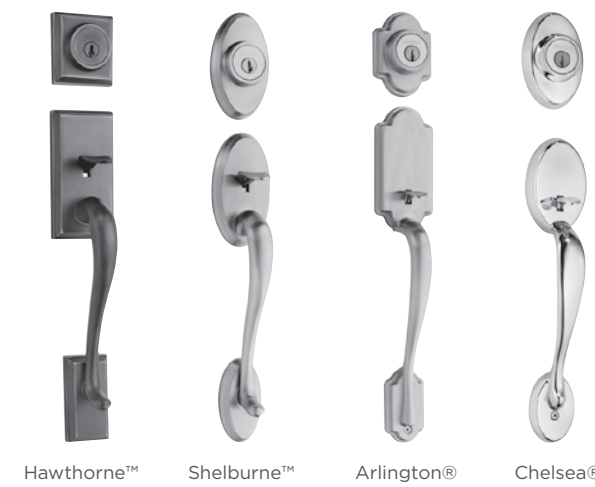

Hawthorne™ Shelburne™ Arlington® Chelsea®

HANDLESETS - all keyed handlesets below have SmartKey only

MFG Pro#	Function	Finish					Case Qty.	Price
		3	L03	5	11P	15		
Hawthorne™ Handleset								
98001-104	800HEXJ - Hawthorne x Juno				•		2	$278.50
98001-128	800HEXCN - Hawthorne x Cameron					•	2	$278.50
Shelburne™ Handleset								
98001-102	800SEXJ - Shelburne x Juno			•			2	$266.00
98001-134	800SEXLL - Shelburne x Lido			•			2	$270.70
98001-133	800SEXLL - Shelburne x Lido				•		2	$285.30
98001-105	800SEXJ - Shelburne x Juno					•	2	$266.00
98001-107	800SEXTNL - Shelburne x Tustin					•	2	$285.30

MFG Pro#	Function	Finish					Case Qty.	Price
		3	L03	5	11P	15		
Arlington® Handleset								
98001-094	800ANXLL - Arlington X Lido					•	2	$242.50
98001-095	800ANXLL - Arlington X Lido				•		2	$210.60
98001-096	800ANXLL - Arlington X Lido	•					2	$221.55
98001-097	800ANXTNL - Arlington X Tustin				•		2	$252.40
98001-123	800ANXLL - Arlington X Lido				•		2	$252.40
98001-138	800ANXTNL - Arlington X Tustin					•	2	$243.00
Chelsea® Handleset								
98001-125	800CEXCN - Chelsea x Cameron		•				2	$193.85
98001-196	800CEXJ - Chelsea x Juno		•				2	$176.10
98001-126	800CEXLL - Chelsea x Lido Lever		•				2	$221.55
98001-143	800CEXTNL - Chelsea x Tustin				•		2	$252.40
98001-124	800CEXCN - Chelsea x Cameron					•	2	$212.20
98001-144	800CEXTNL - Chelsea x Tustin					•	2	$243.00
98001-369	800CEXJ - Chelsea x Juno					•	2	$212.20