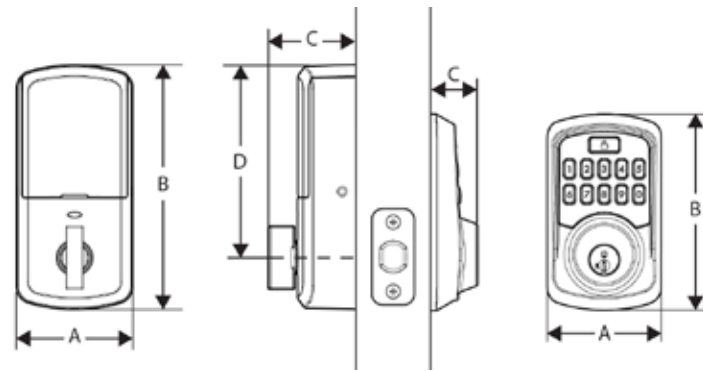

Specifications

Function	Single cylinder deadbolt
Door Prep	2 1/8" diameter bore hole & 1" diameter latch hole
Backset	Adjustable 2 3/8" or 2 3/4"
Door Thickness	1 3/8" - 2" automatic adjustment
Faceplates	1" x 2 1/4" round corner standard
Strikes	Round corner, 4 hole strike, 2 3/4" x 1 1/8"
Latch	Round corner adjustable 2 3/8" x 2 3/4"
Bolt	1" throw, steel deadbolt
Door Handing	Reversible
Cylinder	SmartKey Security™

Dimensions

Design	A	B	C	D
Interior	2 3/4" (70 mm)	5 13/16" (147 mm)	2 1/8" (53 mm)	4 9/16" (116 mm)
Exterior	2 23/32" (69 mm)	4 5/8" (117 mm)	1 3/16" (30 mm)	---

Innovative Security

- 250 customizable access codes with optional schedules
- BHMA Grade AAA certified
- 20 Minute fire rating - UL certified
- Full 128-bit encryption security
- Featuring SmartKey Security™ - protecting against advanced break-in techniques

Easy Installation

- Installs in minutes with just a screwdriver
- No hard wiring needed
- Operates on 4 AA batteries

Warranty

- Lifetime mechanical and finish warranty
- 1 year electronic warranty