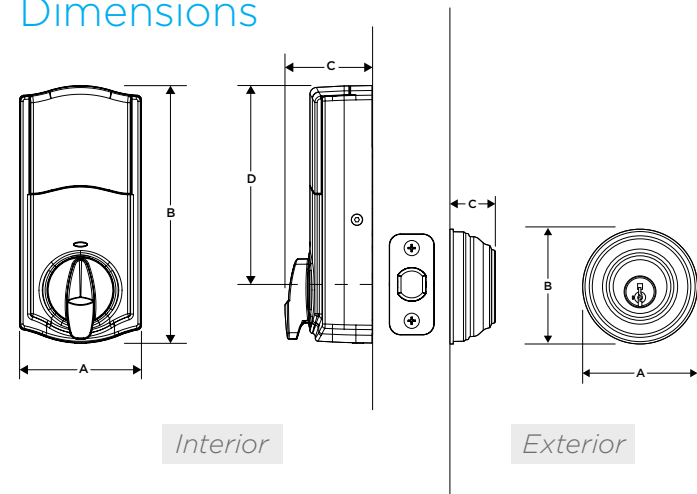

Touch-to-Open® Smart Lock

Dimensions

Design	A	B	C	D
Kevo™ Interior	2 3/4" (69.85 mm)	5 3/4" (146.05 mm)	2" (50.8 mm)	4 9/16" (115.88 mm)
Kevo™ Exterior	2 3/4" (69.85 mm)	2 3/4" (69.85 mm)	1 5/32" (29.37 mm)	---