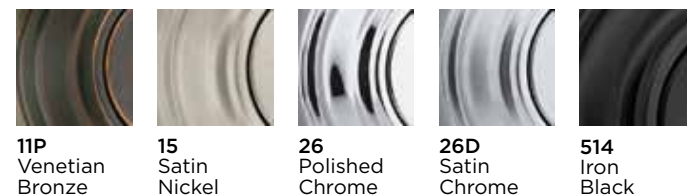

Specifications

Door Prep	Cross Bore 2 1/8" Edge Bore 1" Latch Face 1" x 2 1/4"
Backset	Adjustable 2 3/8" or 2 3/4"
Door Thickness	1 3/4" Standard. Thick door service part available for up to 2 1/4"
Faceplates	1" x 2 1/4". Specify square, round, or drive in
Strikes	▪ Deadbolt: 1 1/4" x 3 5/8". Specify square, round, or drive in ▪ Handle: 2 1/4" full lip. Specify square, round, or drive in (Other options available)
Bolt	▪ Deadbolt: 1" throw ▪ Handle: 1/2" throw
Cylinder	SmartKey Security™
Door Handing	Reversible for right or left-hand doors
ANSI/BHMA	Deadbolt is Grade 1 Certified
UL	Optional 20 minute UL fire rating available except for 819 function
ADA	N/A
Warranty	Lifetime mechanical and lifetime finish

Dimensions

Dimensions	A	B	C	D
San Clemente	2 5/8"	5 1/2"	8 13/32" through 9 11/16"	17 29/32"

Finishes

NEW Adjustable Throughbolt

Vertical and horizontal slide designed for a guaranteed fit

Functions

- **NEW** **Handleset (Single-Cylinder):** Exterior only, Latch bolt operated by thumb piece outside. Deadbolt operated by key outside.
  - 818 SCE SMT

- **NEW** **Handleset (Dummy):** Exterior only, Handle acts as pull only. For inactive leaf or double doors. No Operation.
  - 819 SCE

- **Handle with Lever:** Latch bolt operated by thumb piece outside and lever inside. No Deadbolt.
  - 815 SCE x HFL
  [Available with Halifax (HFL) lever]

- **NEW** **Interior Pack (Single-Cylinder):** Interior only, Latch bolt operated by lever inside. Deadbolt operated by thumb turn inside.
  - 971___SMT
  (Indicate interior lever style)

- **NEW** **Interior Pack (Dummy):** Interior only, Lever acts as a pull only. For inactive leaf or double doors. No operation.
  - 973___
  (Indicate interior lever style)

No Double-Cylinder Function Available

Introducing
CAMINO

Featuring **SMARTKEY SECURITY™**