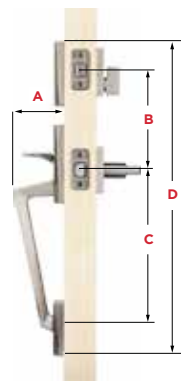

Dimensions

Dimensions	A	B	C	D
San Clemente	2 15/16"	5 1/2"	8 13/32" through 9 11/16"	17 5/8"