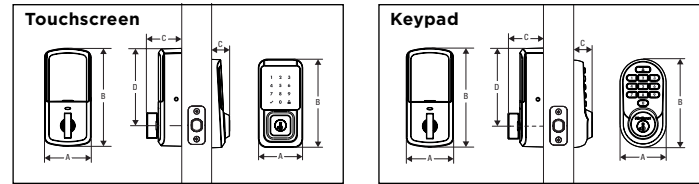

Specifications

Function	Single cylinder deadbolt
Door Prep	2 1/8" diameter bore hole & 1" diameter latch hole
Backset	Adjustable 2 3/8" or 2 3/4"
Door Thickness	1 3/8" - 2" automatic adjustment
Faceplates	1" x 2 1/4" round corner standard
Strikes	Round corner, 4 hole strike, 2 3/4" x 1 1/8"
Latch	Round corner adjustable 2 3/8" x 2 3/4"
Bolt	1" throw, steel deadbolt
Door Handing	Reversible
Cylinder	SmartKey Security™

Dimensions

Touchscreen	A	B	C	D
Interior	2 3/4" (70 mm)	5 13/16" (147 mm)	2 1/8" (53 mm)	4 9/16" (116 mm)
Exterior	2 28/32" (73 mm)	5 5/8" (143 mm)	1 3/16" (30 mm)	---

Keypad	A	B	C	D
Interior	2 3/4" (70 mm)	5 13/16" (147 mm)	2 1/8" (53 mm)	4 9/16" (116 mm)
Exterior	2 28/32" (73 mm)	5 13/32" (137 mm)	1 3/16" (30 mm)	---

Innovative Security

- 250 customizable access codes with optional schedules
- BHMA Grade AAA certified
- 20 Minute fire rating - UL certified
- Full 128-bit encryption security
- Featuring SmartKey Security™ - protecting against advanced break-in techniques
- SecureScreen™ - patented security feature prevents on-screen fingerprint user code identification (Touchscreen only)

Easy Installation

- Installs in minutes with just a screwdriver
- No hard wiring needed
- Operates on 4 AA batteries