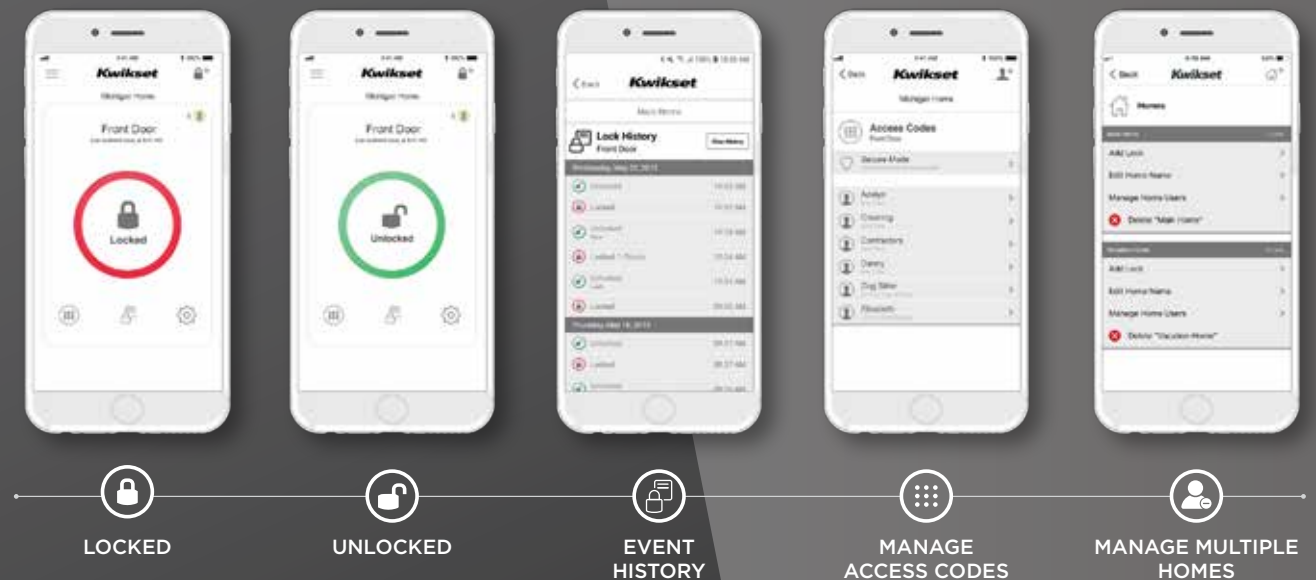

Functions

- NEW** **Handleset (Single-Cylinder):** Exterior only, Latch bolt operated by thumb piece outside. Deadbolt operated by key outside.
- 818 CMH SMT
 - NEW** **Handleset (Dummy):** Exterior only, Handle acts as pull only. For inactive leaf or double doors. No Operation.
- 819 CMH
 - NEW** **Interior Pack (Single-Cylinder):** Interior only, Latch bolt operated by lever inside. Deadbolt operated by thumb turn inside.
- 971___SMT (Indicate interior lever style)
 - NEW** **Interior Pack (Dummy):** Interior only, Lever acts as a pull only. For inactive leaf or double doors. No operation.
- 973___ (Indicate interior lever style)
- No Double-Cylinder Function Available

aura™
BLUETOOTH KEYPAD SMART LOCK

Smarter Living
Aura™ Bluetooth™ smart lock gives you control of your door with your smartphone — it's as simple as that.

Control your lock from your phone

#1 SELLING U.S. LOCK BRAND*