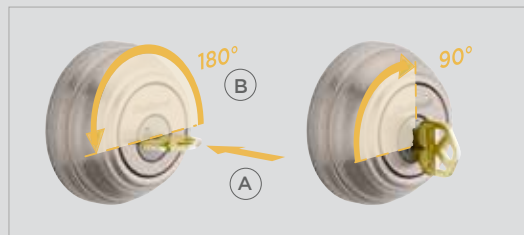

BUMP PROOF

PICK RESISTANT

KICK-IN RESISTANT

DRILL RESISTANT

SAW RESISTANT

HOW TO RE-KEY YOUR LOCK IN SECONDS

1 Insert the key that currently operates your lock, and rotate it 90° clockwise.

2 (A) Insert the SmartKey tool fully and firmly into the SmartKey hole.
(B) **Remove** the SmartKey tool and the current key.