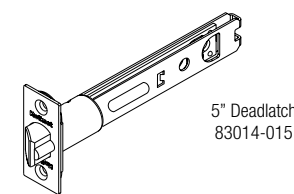

5" Deadlatch 83014-015

PARTS