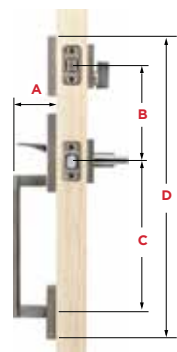

Specifications

Door Prep	Cross Bore 2 1/8" Edge Bore 1" Latch Face 1" x 2 1/4"
Backset	Adjustable 2 3/8" or 2 3/4"
Door Thickness	1 3/4" Standard. Thick door service part available for up to 2 1/4"
Faceplates	1" x 2 1/4". Specify square, round, or drive in
Strikes	▪ Deadbolt: 1 1/4" x 3 5/8". Specify square, round, or drive in ▪ Handle: 2 1/4" full lip. Specify square, round, or drive in (Other options available)
Bolt	▪ Deadbolt: 1" throw ▪ Handle: 1/2" throw
Cylinder	SmartKey Security™
Door Handing	Reversible for right or left-hand doors
ANSI/BHMA	Deadbolt is Grade 1 Certified
UL	Optional 20 minute UL fire rating available except for 819 function
ADA	N/A
Warranty	Lifetime mechanical and lifetime finish

Dimensions

Dimensions	A	B	C	D
San Clemente	2 5/8"	5 1/2"	8 13/32" through 9 11/16"	17 29/32"