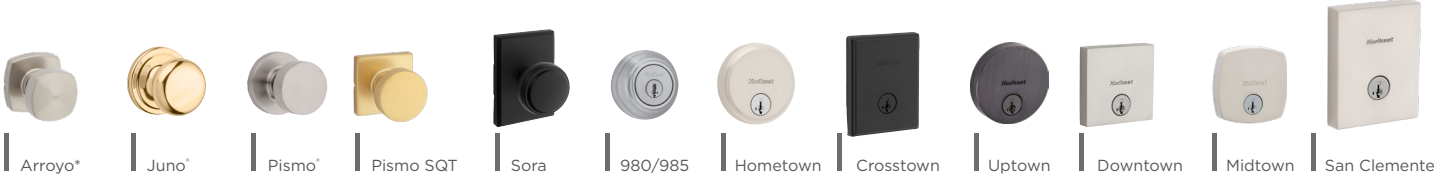

Half Dummy Trim, Surface Mounted: For doors where only a pull is required. No operation.
- 488 MNK

Interior Pack: Inside knob & thumb turn of handleset
687/800 Handlesets:
-966 MNK: Single-Cylinder

One Key For All Your Locks

Protects against advanced break-in techniques and allows you to re-key your lock yourself in seconds.

LIFETIME WARRANTY

Superior Security Features

- ANSI/BHMA Grade 1 Certified 258/980/985 Deadbolt
- SmartKey Security™ to Protect Against Lock Bumping

Elegant Styles And Finishes

- Broad Array of Finishes
- Traditional to Contemporary Styles

Warranty

- Limited Mechanical
- Limited Finish

*Lock Bumping - an attack technique using specially cut keys that can defeat conventional pin & tumbler locks.