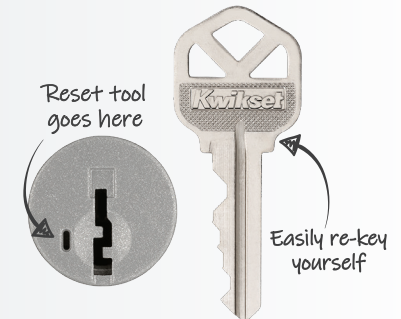

Half Dummy Trim, Surface Mounted: For doors where only a pull is required. No operation.
- 488 MNK

Interior Pack: Inside knob & thumb turn of handleset
687/800 Handlesets:
-966 MNK: Single-Cylinder

One Key For All Your Locks

Protects against advanced break-in techniques and allows you to re-key your lock yourself in seconds.

LIFETIME WARRANTY

Superior Security Features

- ANSI/BHMA Grade 1 Certified 258/980/985 Deadbolt
- SmartKey Security™ to Protect Against Lock Bumping