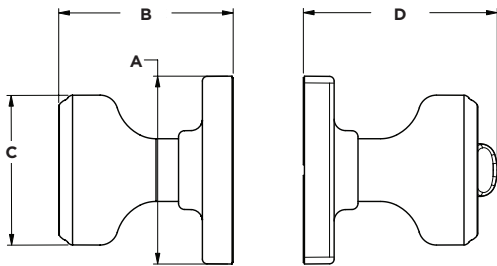

Specifications

Door Prep	Cross Bore 2 1/8" Edge Bore 1" Latch Face 1 x 2 1/4"
Backset	Adjustable 2 3/8" or 2 3/4"
Door Thickness	1 3/8" - 1 3/4" Doors standard.
Cylinder	SmartKey Security™
Faceplates	1" x 2 1/4" includes round corner, square corner and drive-in
Strikes	2 1/4" Full lip. Includes round corner, other options available.
Bolt	1/2" Throw
Door Handing	Reversible for right or left-hand doors
ANSI/BHMA	A156.2 Grade 3
UL	N/A
ADA	N/A
Rose	Specify round (RDT) or square (SQT)
Warranty	Lifetime Mechanical and Lifetime Finish

Dimensions