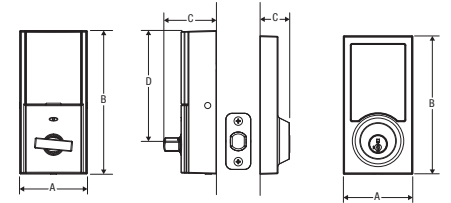

Contemporary

CNT Design	A	B	C	D
Interior	2 23/32" (69.1 mm)	5 25/32" (146.6 mm)	2 1/8" (53.97 mm)	4 1/2" (114.3 mm)
Exterior	2 25/32" (70.7 mm)	5 17/32" (140.7 mm)	1 3/16" (29.8 mm)	-

Features

- **AUTO LOCK:** Convenience and peace of mind with customizable 30 second, 1, 3, 5 or 10 minute auto lock time delay.
- **12-MONTH BATTERY LIFE:** 4x AA alkaline batteries (included).
- **EASY INSTALL:** Easily install with screwdriver. No hard wiring required.
- **CERTIFIED SECURITY:** Grade 2 BHMA Certified, up to 2.5x stronger than Grade 3.
- **FEATURING SMARTKEY SECURITY:** Protects against advanced break-in techniques and allows you to re-key your lock yourself in seconds.
- **PROGRAMMING CODE:** Provides improved access code management where a programming code is required to add or delete user codes (optional).

FINISH AND
LIFETIME WARRANTY*
MECHANICAL

ONE YEAR
ELECTRONIC WARRANTY*

*See kwikset.com/support/warranty for the lifetime limited mechanical and finish warranties and one year limited electronics warranty.

*Consulte kwikset.com/support/warranty para ver las garantías mecánicas y de acabado limitadas de por vida y la garantía limitada de un año de los electrónicos

Finishes

Kwikset

19701 DaVinci, Lake Forest, CA 92610 • Kwikset.com • 1-800-327-LOCK

Copyright © 2024, ASSA ABLOY Americas Residential Inc. All rights reserved. Lake Forest, CA 92610 • 1963775_1124