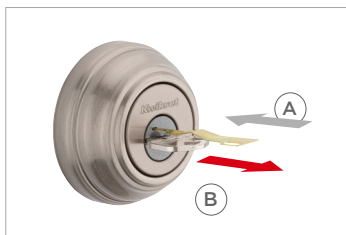

New Key

Make sure you have your current key and SmartKey tool

1 Insert the key that currently operates your lock, and rotate it 90° clockwise.

2 (A) Insert the SmartKey tool fully and firmly into the SmartKey hole.
(B) **Remove** the SmartKey tool and the current key.