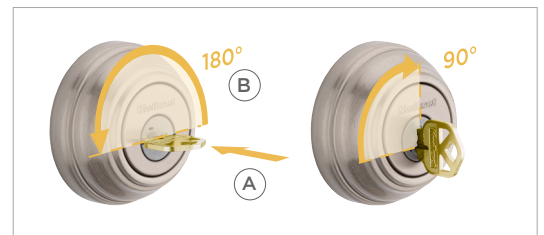

New Key

Make sure you have your current key and SmartKey tool

1 Insert the key that currently operates your lock, and rotate it 90° clockwise.

2 (A) Insert the SmartKey tool fully and firmly into the SmartKey hole.
(B) **Remove** the SmartKey tool and the current key.