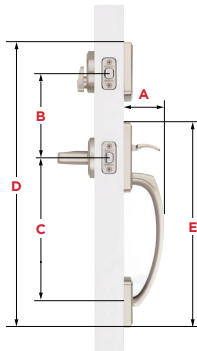

Specifications

Door Prep	Cross Bore 2 1/8" Edge Bore 1" Latch Face 1" x 2 1/4"
Backset	Adjustable 2 3/8" or 2 3/4"
Door Thickness	1 3/4" Standard. Thick door service part available for up to 2 1/4"
Faceplates	1" x 2 1/4" includes round corner, square corner and drive-in
Strikes	Deadbolt: 1 1/8" x 2 3/4". square, round corner & 2 1/4" full lip round corner Handle: 2 1/4" round corner full lip (Other options available)
Bolt	Deadbolt: 1" throw Handle: 1/2" throw
Cylinder	SmartKey Security™
Door Handing	Reversible for right or left-hand doors
ANSI/BHMA	Deadbolt is Grade 1 Certified
UL	N/A
ADA	N/A
Warranty	Lifetime mechanical and lifetime finish

Adjustable Throughbolt

Vertical and horizontal slide designed for a guaranteed fit

Functions

Handleset (Single-Cylinder): Exterior only, Latch bolt operated by thumb piece outside. Deadbolt operated by key outside.
- 818 BFH SMT

Handleset (Dummy): Exterior only, Handle acts as pull only. For inactive leaf or double doors. No Operation.
- 819 BFH

Handle Only: Handle only. Latch bolt operated by thumb piece outside.
- 814 BFH

Dimensions