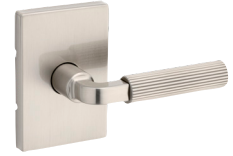

Mirada

LEVERS - all keyed levers below have SmartKey only

MFG Pro#	Function	Finish									Case Qty.	Keying	Price
		3	L03	4	5	11P	15	26	26D	514			
Tustin® Reversible Lever													
97200-778	720TNL - Hall/Closet					•					4		$65.30
97300-818	730TNL - Bed/Bath					•					4		$70.40
97402-733	740TNL - Keyed Entry					•					4	K4	$109.80
97880-678	788TNL LH - Inactive					•					4		$27.90
97880-679	788TNL RH - Inactive					•					4		$27.90
97200-777	720TNL - Hall/Closet						•				4		$54.90
97300-817	730TNL - Bed/Bath						•				4		$58.20
97402-732	740TNL - Keyed Entry						•				4	K4	$102.00
97880-673	788TNL LH - Inactive						•				4		$24.50
97880-676	788TNL RH - Inactive						•				4		$24.50
Singapore Lever		3	L03	4		11P	15	26	26D	514			
97200-898	720SAL 15 SQT CP						•				4		$62.00
97300-941	730SAL 15 SQT CP						•				4		$72.30
97402-911	740SAL 15 SQT SMT CP K4						•				4	K4	$121.30
97200-899	720SAL 514 SQT CP									•	4		$62.00
97300-942	730SAL 514 SQT CP									•	4		$72.30
97402-912	740SAL 514 SQT SMT CP K4									•	4	K4	$121.30
Prava Lever		3	L03	4		11P	15	26	26D	514			
97201-121	720PVL RCT 15 CP						•				4		$111.60
97301-044	730PVL RCT 15 CP						•				4		$115.20
97403-090	740PVL RCT 15 SMT CP K4						•				4	K4	$172.60
97881-051	788PVL RCT 15 CP						•				4		$67.20
97201-120	720PVL RCT 4 CP			•							4		$115.20
97301-043	730PVL RCT 4 CP			•							4		$119.90
97403-089	740PVL RCT 4 SMT CP K4			•							4	K4	$177.40
97881-050	788PVL RCT 4 CP			•							4		$68.30
97201-119	720PVL RCT 514 CP									•	4		$115.20
97301-042	730PVL RCT 514 CP									•	4		$119.90
97403-088	740PVL RCT 514 SMT CP K4									•	4	K4	$177.40
97881-049	788PVL RCT 514 CP									•	4		$68.30
Mirada Lever		3	L03	4		11P	15	26	26D	514			
97201-133	720MAL RCT 15 CP						•				4		$111.60
97301-056	730MAL RCT 15 CP						•				4		$115.20
97403-110	740MAL RCT 15 SMT CP K4						•				4	K4	$172.60
97881-068	788MAL RCT 15 CP						•				4		$67.20
97201-134	720MAL RCT 514 CP									•	4		$115.20
97301-057	730MAL RCT 514 CP									•	4		$119.90
97403-111	740MAL RCT 514 SMT CP K4									•	4	K4	$177.40
97881-069	788MAL RCT 514 CP									•	4		$68.30