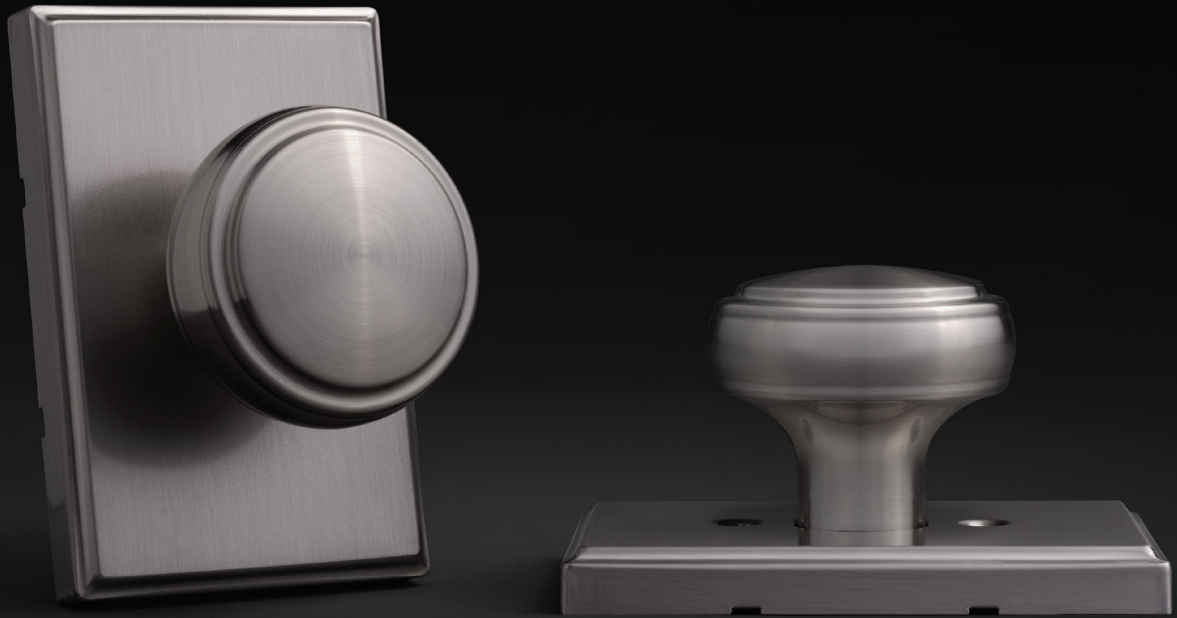

SORA™ KNOB

Sora™ offers a classic look that's always in style. Crafted with precision, the refined traditional knob features elegant detailing around the edges and premium quality you can depend on. It's a sophisticated yet comforting design that looks and feels like home.

- •Featuring SmartKey Security™
- •ANSI/BHMA Grade AAA - Highest Residential Security
- •Premium Chassis Keeps Knobs Wobble-Free
- •Convenient Push-Button Privacy Lock
- •Durability and Finish
- •Easy Install