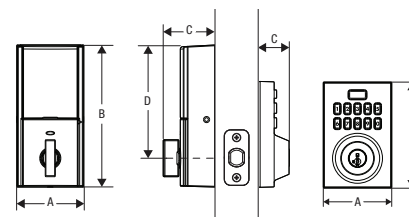

Contemporary

CNT Design	A	B	C	D
Interior	2 23/32" (69.1 mm)	5 25/32" (146.6 mm)	2 1/8" (53.97 mm)	4 1/2" (114.3 mm)
Exterior	2 25/32" (70.64 mm)	4 5/16" (109.53 mm)	1 1/4" (31.75 mm)	-

Features

- **AUTO LOCK:** Convenience and peace of mind with customizable 30 second, 1, 3, 5 or 10 minute auto lock time delay.
- **12-MONTH BATTERY LIFE:** 4x AA alkaline batteries (included).
- **EASY INSTALL:** Easily install with screwdriver. No hard wiring required.
- **CERTIFIED SECURITY:** Grade 2 BHMA Certified, up to 2.5x stronger than Grade 3.
- **FEATURING SMARTKEY SECURITY:** Protects against advanced break-in techniques and allows you to re-key your lock yourself in seconds.
- **PROGRAMMING CODE:** Provides improved access code management where a programming code is required to add or delete user codes (optional).

Finishes

FINISH AND
LIFETIME WARRANTY*
MECHANICAL

ONE YEAR
ELECTRONIC WARRANTY*

*See kwikset.com/support/warranty for the lifetime limited mechanical and finish warranties and one year limited electronics warranty.

*Consulte kwikset.com/support/warranty para ver las garantías mecánicas y de acabado limitadas de por vida y la garantía limitada de un año de los electrónicos

SMARTKEY SECURITY™

Kwikset

19701 DaVinci, Lake Forest, CA 92610 • Kwikset.com • 1-800-327-LOCK

Copyright © 2024, ASSA ABLOY Americas Residential Inc. All rights reserved. Lake Forest, CA 92610 • 1963777_1124