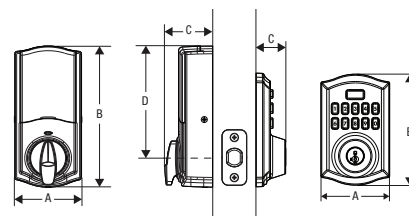

Specifications

Wireless Communication:

Protocol	Z-Wave 700 Series Long Range (LR)
RF Operation	908.42 MHz (mesh), 912 and 920 MHz (LR)

Electrical:

Input Power	6V (4 x AA alkaline batteries)

Mechanical:

Door Prep	1 1/2" and 2 1/8" diameter cross bore hole and 1" edge bore latch hole
Backset	Adjustable 2 3/8" or 2 3/4"
Door Thickness	1 3/8" - 2"
Faceplates	1" x 2 1/4" round corner standard
Strikes	Round corner, 4 hole strike, 1 1/8" x 2 3/4"
Latch	Round corner adjustable 2 3/8" x 2 3/4"
Bolt	1" throw, steel deadbolt
Door Handing	Reversible
Cylinder	SmartKey Security™ KW1 cylinder

Environmental:

Temperature Range	Exterior: -40°F to 150°F Interior: 32°F to 140°F
Humidity	Exterior: 100% condensing Interior: 30% - 95% non-condensing

Dimensions

Traditional

TRL Design	A	B	C	D
Interior	2 23/32" (69.1 mm)	5 25/32" (146.6 mm)	1 15/16" (49.5 mm)	4 19/32" (116.5 mm)
Exterior	2 13/16" (71.43 mm)	4 9/16" (115.88 mm)	1 1/4" (31.75 mm)	-