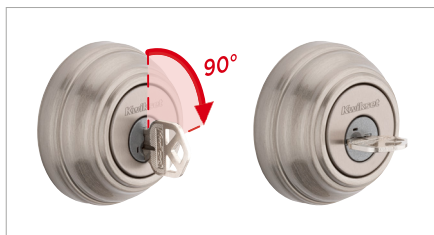

New Key

Make sure you have your current key and SmartKey tool

1 Insert the key that currently operates your lock, and rotate it 90° clockwise.

2 (A) Insert the SmartKey tool fully and firmly into the SmartKey hole.
(B) **Remove** the SmartKey tool and the current key.