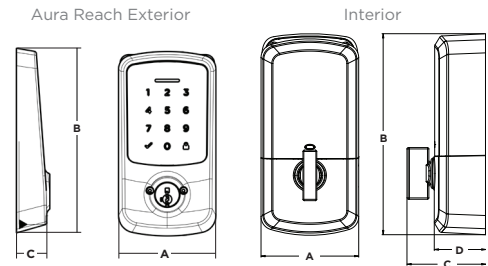

Specifications

Power	12-month battery life with 4 AA Alkaline batteries
Door Prep	2 1/8" diameter cross bore hole & 1" diameter edge bore hole
Latch Backset	Adjustable 2 3/8" or 2 3/4"
Door Thickness	1 3/4" standard Service part available for 2 1/4" thick doors.
Faceplates	1" x 2 1/4" round corner faceplate standard (For Kwikset)
Strikes	1 1/8" x 2 3/4" x round corner
Bolt	1" throw, steel deadbolt
Door Handing	Reversible for right or left-hand doors
Cylinder	SmartKey Security™ KW1 cylinder
UL Rated	20 min UL fire rating
Security	Deadbolt: A156.36 Grade 2 Certified
Temperature Range	Exterior: -40F to 185F, Interior: 32F to 130F
Humidity	Exterior: 100% condensing, Interior: 30% to 95% non-condensing
Warranty	Lifetime Limited Mechanical and Finish Warranty. One Year Limited Electronics Warranty

Innovative Security

- 250 customizable access codes with optional schedules
- BHMA Grade 2 Certified
- 20 Minute fire rating - UL certified
- Full 128-bit encryption security
- Featuring SmartKey Security™ - protecting against advanced break-in techniques

Easy Installation

- Operates on (4) AA batteries
- Installs in minutes using a screwdriver
- In app interactive install guide

Warranty

- Lifetime mechanical and finish warranty
- BHMA Grade 2 certified
- 1 year electronic warranty

Dimensions

Touchscreen	A	B	C	D
Aura Reach Exterior	2 13/16"	5 11/32"	31/32"	---
Interior	2 23/32"	5 13/16"	1 29/32"	1 5/32"

Features

- Auto-Unlock on Approach
- Motion Activated Backlight
- Remote Lock and Unlock*
- Guest Access Codes
- Works with Existing Smart Home*
- Touchpad Screen with Tactile Feedback
- Intrusion Detection
- Simple Install & Setup
- Grade 2 BHMA Certified**
- UL Approved
- SmartKey Security™
- Lifetime Warranty***

*Requires smart home hub with Matter and Thread support.

**ANSI/BHMA Standard A156.36

***Warranty includes: lifetime finish and mechanical and one year electronics