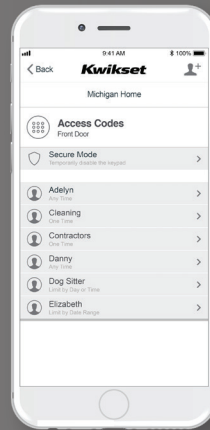

How it Works

FINISH AND
LIFETIME
WARRANTY
MECHANICAL
ONE YEAR
ELECTRONIC WARRANTY

Kwikset

aura™

BLUETOOTH KEYPAD SMART LOCK

Smarter Living

Aura™ Bluetooth™ smart lock gives you control of your door with your smartphone — it's as simple as that.

Bluetooth Enabled

Works with the Kwikset App

Control your lock from your phone

LOCKED

UNLOCKED

EVENT HISTORY

MANAGE ACCESS CODES

MANAGE MULTIPLE HOMES

#1 SELLING U.S. LOCK BRAND*

*Source: TraQline US quarterly brand unit share report, Q4 2006 through Q1 2021.

Specifications

Function	Single cylinder deadbolt
Door Prep	2 1/8" diameter bore hole & 1" diameter latch hole
Backset	Adjustable 2 3/8" or 2 3/4"
Door Thickness	1 3/8" - 2" automatic adjustment
Faceplates	1" x 2 1/4" round corner standard
Strikes	Round corner, 4 hole strike, 2 3/4" x 1 1/8"
Latch	Round corner adjustable 2 3/8" x 2 3/4"
Bolt	1" throw, steel deadbolt
Door Handing	Reversible
Cylinder	SmartKey Security™