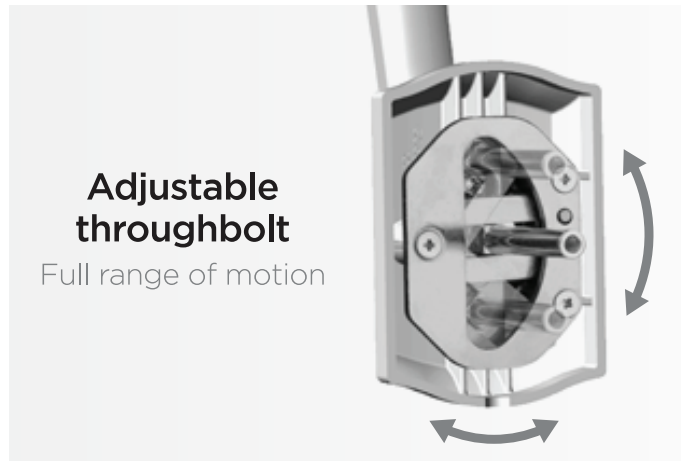

#1 SELLING U.S. LOCK BRAND

*Source: TraQline US quarterly brand unit share report, Q4 2006 through Q1 2022

579087-06-2020

Specifications

Door Prep	Cross Bore 2 1/8". Edge Bore 1" Latch Face 1" x 2 1/4"
Backset	Adjustable 2 3/8" or 2 3/4"
Door Thickness	1 3/4" Standard. Thick door service part available for up to 2 1/4"
Faceplates	1" x 2 1/4". Square, round and drive-in included
Strikes	▪ Deadbolt: 1 1/8" x 2 3/4" ▪ Handle: 2 1/4" full lip round
Bolt	▪ Deadbolt: 1" throw ▪ Handle: 1/2" throw
Cylinder	SmartKey Security™
Door Handing	Reversible for right or left-hand doors
ANSI/BHMA	Deadbolt - A156.39 Grade AAA Certified
UL	Optional 20 minute UL fire rating available except for 819 function
ADA	N/A
Warranty	Lifetime mechanical and lifetime finish

Dimensions

Dimensions	A	B	C	D
Prescott	2 25/32"	5 1/2"	8 13/32" through 9 11/16"	17 3/4"

Finishes

L03
Lifetime
Polished
Brass

15
Satin
Nickel

11P
Venetian
Bronze

514
Matte
Black

NEW Adjustable Throughbolt

Vertical and horizontal slide designed for a guaranteed fit

Adjustable throughbolt

Full range of motion

Functions

Handleset (Single-Cylinder)

Latch bolt operated by thumb piece outside and lever inside. Deadbolt operated by key outside and thumb turn inside.