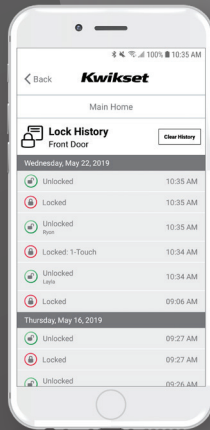

How it Works

FINISH AND
LIFETIME
WARRANTY
MECHANICAL
ONE YEAR
ELECTRONIC WARRANTY

Kwikset

aura™

BLUETOOTH KEYPAD SMART LOCK

Smarter Living

Aura™ Bluetooth™ smart lock gives you control of your door with your smartphone — it's as simple as that.

Bluetooth Enabled

Works with the Kwikset App

Control your lock from your phone

LOCKED

UNLOCKED

EVENT HISTORY

MANAGE ACCESS CODES

MANAGE MULTIPLE HOMES

#1 SELLING U.S. LOCK BRAND*

*Source: TraQline US quarterly brand unit share report, Q4 2006 through Q1 2021.

Specifications

Function	Single cylinder deadbolt
Door Prep	2 1/8" diameter bore hole & 1" diameter latch hole
Backset	Adjustable 2 3/8" or 2 3/4"
Door Thickness	1 3/8" - 2" automatic adjustment
Faceplates	1" x 2 1/4" round corner standard
Strikes	Round corner, 4 hole strike, 2 3/4" x 1 1/8"
Latch	Round corner adjustable 2 3/8" x 2 3/4"
Bolt	1" throw, steel deadbolt
Door Handing	Reversible
Cylinder	SmartKey Security™