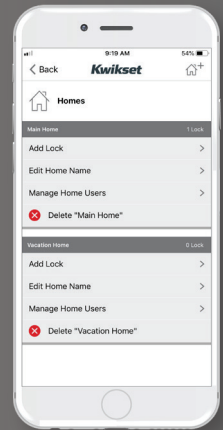

How it Works

FINISH AND
LIFETIME
WARRANTY
MECHANICAL
ONE YEAR
ELECTRONIC WARRANTY

Kwikset

aura™

BLUETOOTH KEYPAD SMART LOCK

Smarter Living

Aura™ Bluetooth™ smart lock gives you control of your door with your smartphone — it's as simple as that.

Bluetooth Enabled

Works with the Kwikset App

Control your lock from your phone

LOCKED

UNLOCKED

EVENT HISTORY

MANAGE ACCESS CODES

MANAGE MULTIPLE HOMES