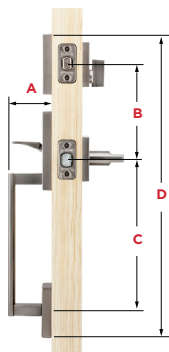

Specifications

Door Prep	Cross Bore 2 1/8". Edge Bore 1" Latch Face 1" x 2 1/4"
Backset	Adjustable 2 3/8" or 2 3/4"
Door Thickness	1 3/4" Standard. Thick door service part available for up to 2 1/4"
Faceplates	1" x 2 1/4". Specify square, round, or drive in
Strikes	▪ Deadbolt: 1 1/4" x 3 5/8". Specify square, round, or drive in ▪ Handle: 2 1/4" full lip. Specify square, round, or drive in (Other options available)
Bolt	▪ Deadbolt: 1" throw ▪ Handle: 1/2" throw
Cylinder	SmartKey Security™
Door Handing	Reversible for right or left-hand doors
ANSI/BHMA	Deadbolt is Grade 1 Certified
UL	Optional 20 minute UL fire rating available except for 819 function
ADA	N/A
Warranty	Lifetime mechanical and lifetime finish

Dimensions

Dimensions	A	B	C	D
San Clemente	2 5/8"	5 1/2"	8 13/32" through 9 1/16"	17 29/32"

Finishes