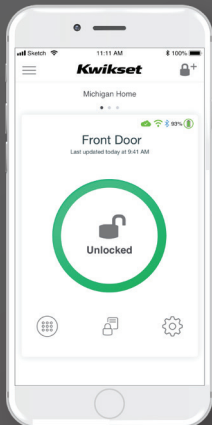

Kwikset

HALO™

WI-FI ENABLED SMART LOCKS

Halo smart locks connect directly to your existing Wi-Fi router and smartphone to create a simple and secure smart home, without a third-party hub, panel or subscription service.

Wi-Fi Enabled

Works with the Kwikset App

Control your lock from your smartphone

REMOTE ACCESS

PUSH NOTIFICATIONS

EVENT HISTORY

MANAGE ACCESS CODES

MANAGE MULTIPLE HOMES