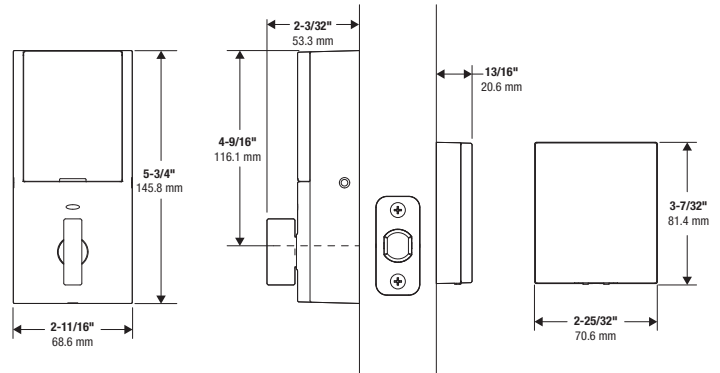

Kwikset

OBSIDIAN

TOUCHSCREEN ELECTRONIC DEADBOLT

Specifications

Function	Touchscreen Deadbolt
Door Prep	1 1/2" and 2 1/8" diameter face hole and 1" diameter latch hole
Backset	Adjustable 2 3/8" or 2 3/4"
Door Thickness	1 3/8" - 2"
Faceplates	1" x 2 1/4" round corner standard
Strikes	Round corner
Latch	Round corner adjustable 2 3/8" x 2 3/4"
Bolt	1" throw, steel deadbolt
Door Handing	Reversible
Batteries	6V (4 x AA alkaline batteries required)
Wireless Protocol	Z-Wave® 500; lock complies with Z-Wave standard of open air, line of sight transmission of 160 feet or more. Compliant with FCC Part 15. Industry Canada. *Range may vary depending on radio frequency environment. Works with your home control platform to optimize range.

Dimensions

Easy Installation

- Replaces existing door hardware with just a screwdriver
- No hard wiring required
- Operates on 4 AA batteries that will last for approximately 1 year

Innovation Security

- BHMA Grade 2 Certified
- 128-bit Advanced Encryption Standard (AES) communication
- Revolutionary tapered deadbolt design - enables misaligned doors to lock without pulling and pushing your door shut