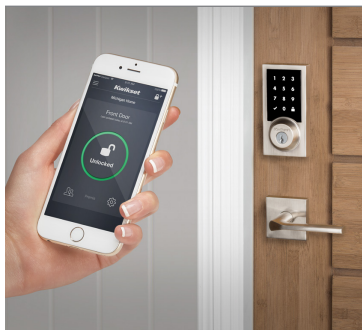

*Product must be ordered by item number and not description

SMARTCODE 917

RESIDENTIAL ELECTRONIC LEVER

Features

- Highest residential security rating
- 3-year battery life
- Reversible lever to fit left-hand or right-hand doors
- Lock owner can switch between three different locking modes: Auto-lock, Passage, and Disable Passage

User Codes

- Up to 30 user access codes
- Lock owner can program a one-time user code for emergencies, which deletes after first usage
- For added convenience, lock owners can program the lock from the outside with a programming code

Siri® Voice Control

Lock and unlock your door using Siri voice commands

Lock Monitoring*

View lock activity, history and status notifications when lock is used.

Remote Access*

Control and monitor lock status from anywhere using the Kwikset Premis iOS or Apple Home app when connected to Apple TV (Gen 4 or higher) or HomePod with iOS 10 or higher