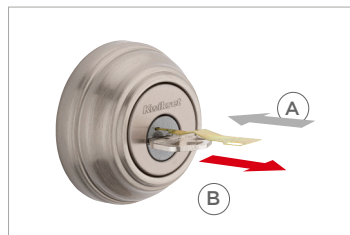

BUMP PROOF

PICK RESISTANT

KICK-IN RESISTANT

DRILL RESISTANT

SAW RESISTANT

HOW TO RE-KEY YOUR LOCK IN SECONDS

! Make sure you have your current key and SmartKey tool

1 Insert the key that currently operates your lock, and rotate it 90° clockwise.

2 (A) Insert the SmartKey tool fully and firmly into the SmartKey hole.
(B) **Remove** the SmartKey tool and the current key.

3 (A) Fully insert your new key into the lock, and rotate it 180°.
(B) Rotate the new key 90° back to the starting position, and remove it. Your lock is now re-keyed to your new key, and your old key will no longer operate the lock.