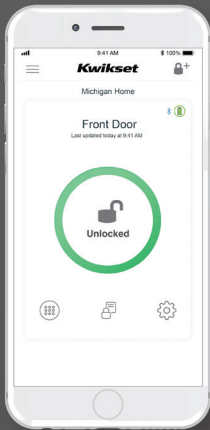

How it Works

FINISH AND
LIFETIME
WARRANTY
MECHANICAL
ONE YEAR
ELECTRONIC WARRANTY

Kwikset

aura™

BLUETOOTH KEYPAD SMART LOCK

Smarter Living

Aura™ Bluetooth™ smart lock gives you control of your door with your smartphone — it's as simple as that.

Bluetooth Enabled

Works with the Kwikset App

Control your lock from your phone

LOCKED

UNLOCKED

EVENT HISTORY

MANAGE ACCESS CODES

MANAGE MULTIPLE HOMES

#1 SELLING U.S. LOCK BRAND*

*Source: TraQline US quarterly brand unit share report, Q4 2006 through Q1 2021.

Specifications

Function	Single cylinder deadbolt
Door Prep	2 1/8" diameter bore hole & 1" diameter latch hole
Backset	Adjustable 2 3/8" or 2 3/4"
Door Thickness	1 3/8" - 2" automatic adjustment
Faceplates	1" x 2 1/4" round corner standard
Strikes	Round corner, 4 hole strike, 2 3/4" x 1 1/8"
Latch	Round corner adjustable 2 3/8" x 2 3/4"
Bolt	1" throw, steel deadbolt
Door Handing	Reversible
Cylinder	SmartKey Security™