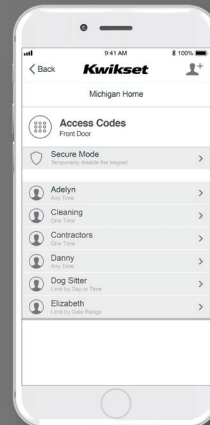

Kwikset

HALO™

WI-FI ENABLED SMART LOCKS

Halo smart locks connect directly to your existing Wi-Fi router and smartphone to create a simple and secure smart home, without a third-party hub, panel or subscription service.

Wi-Fi Enabled

Works with the Kwikset App

Control your lock from your smartphone

REMOTE ACCESS

PUSH NOTIFICATIONS

EVENT HISTORY

MANAGE ACCESS CODES

MANAGE MULTIPLE HOMES

#1 SELLING U.S. LOCK BRAND*

*Source: TraQline US quarterly brand unit share report, Q4 2016 through Q1 2021.

Specifications

Function	Single cylinder deadbolt
Door Prep	2 1/8" diameter bore hole & 1" diameter latch hole
Backset	Adjustable 2 3/8" or 2 3/4"
Door Thickness	1 3/8" - 2" automatic adjustment
Faceplates	1" x 2 1/4" round corner standard
Strikes	Round corner, 4 hole strike, 2 3/4" x 1 1/8"
Latch	Round corner adjustable 2 3/8" x 2 3/4"
Bolt	1" throw, steel deadbolt
Door Handing	Reversible
Cylinder	SmartKey Security™