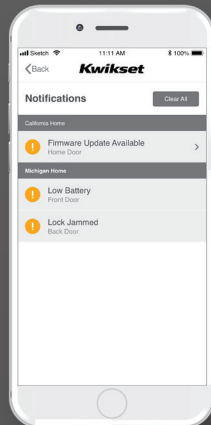

Kwikset

HALO™

WI-FI ENABLED SMART LOCKS

Halo smart locks connect directly to your existing Wi-Fi router and smartphone to create a simple and secure smart home, without a third-party hub, panel or subscription service.

Wi-Fi Enabled

Works with the Kwikset App

Control your lock from your smartphone

REMOTE ACCESS

PUSH NOTIFICATIONS

EVENT HISTORY

MANAGE ACCESS CODES

MANAGE MULTIPLE HOMES

#1 SELLING U.S. LOCK BRAND*

*Source: TraQline US quarterly brand unit share report, Q4 2016 through Q1 2021.

Specifications

Function	Single cylinder deadbolt
Door Prep	2 1/8" diameter bore hole & 1" diameter latch hole
Backset	Adjustable 2 3/8" or 2 3/4"
Door Thickness	1 3/8" - 2" automatic adjustment
Faceplates	1" x 2 1/4" round corner standard
Strikes	Round corner, 4 hole strike, 2 3/4" x 1 1/8"
Latch	Round corner adjustable 2 3/8" x 2 3/4"
Bolt	1" throw, steel deadbolt
Door Handing	Reversible
Cylinder	SmartKey Security™