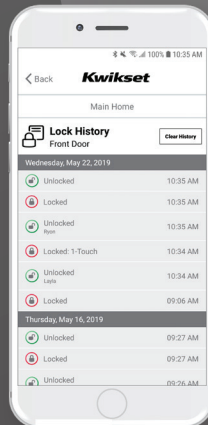

Kwikset

HALO™

WI-FI ENABLED SMART LOCKS

Halo smart locks connect directly to your existing Wi-Fi router and smartphone to create a simple and secure smart home, without a third-party hub, panel or subscription service.

Wi-Fi Enabled

Works with the Kwikset App

Control your lock from your smartphone

REMOTE ACCESS

PUSH NOTIFICATIONS

EVENT HISTORY

MANAGE ACCESS CODES

MANAGE MULTIPLE HOMES

#1 SELLING U.S. LOCK BRAND*

*Source: TraQline US quarterly brand unit share report, Q4 2016 through Q1 2021.

Specifications

Function	Single cylinder deadbolt
Door Prep	2 1/8" diameter bore hole & 1" diameter latch hole
Backset	Adjustable 2 3/8" or 2 3/4"
Door Thickness	1 3/8" - 2" automatic adjustment
Faceplates	1" x 2 1/4" round corner standard
Strikes	Round corner, 4 hole strike, 2 3/4" x 1 1/8"
Latch	Round corner adjustable 2 3/8" x 2 3/4"
Bolt	1" throw, steel deadbolt
Door Handing	Reversible
Cylinder	SmartKey Security™