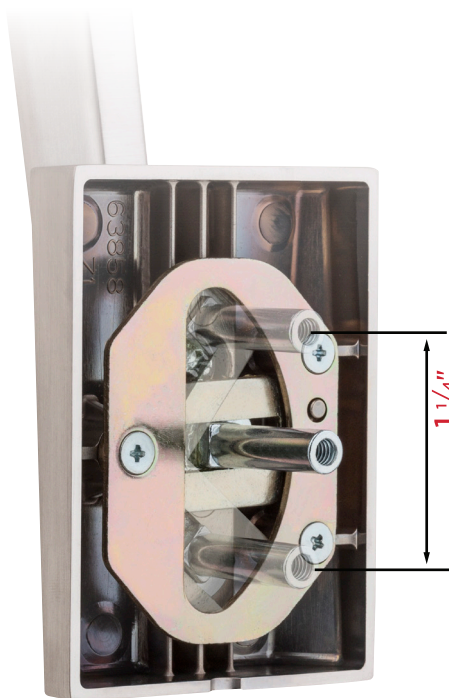

KWIKSET SIGNATURE SERIES HANDLESET FUNCTIONS

Model
800 / 818

Function
Handleset with Single Cylinder Deadbolt

Description
Latch bolt operated by thumbpiece outside and grip inside. Deadbolt operated by key outside and thumbturn inside.

*Source: TraQline US quarterly brand unit share report, Q4 2006 through Q1 2022

12118-12/2021

Specifications

Door Prep	Cross Bore 2 1/8". Edge Bore 1" Latch Face 1" x 2 1/4"
Backset	Adjustable 2 3/8" or 2 3/4"
Door Thickness	1 3/4" Standard. Thick door service part available for up to 2 1/4"
Faceplates	1" x 2 1/4". Specify square, round, or drive in
Strikes	<ul style="list-style-type: none"> ▪ Deadbolt: 1 1/4" x 3 5/8". Specify square, round, or drive in ▪ Handle: 2 1/4" full lip. Specify square, round, or drive in (Other options available)
Bolt	<ul style="list-style-type: none"> ▪ Deadbolt: 1" throw ▪ Handle: 1/2" throw
Cylinder	SmartKey Security™
Door Handing	Reversible for right or left-hand doors
ANSI/BHMA	Deadbolt is Grade 1 Certified
UL	Optional 20 minute UL fire rating available except for 819 function
ADA	N/A
Warranty	Lifetime mechanical and lifetime finish

Dimensions

Dimensions	A	B	C	D
San Clemente	2 5/8"	5 1/2"	8 13/32" through 9 1/16"	17 29/32"

Finishes

Satin Nickel 15

Venetian Bronze 11P

Polished Chrome 26

Satin Chrome 26D

Matte Black 514

NEW Adjustable Throughbolt

Vertical and horizontal slide designed for a guaranteed fit

Functions

NEW

Handleset (Single-Cylinder): Exterior only, Latch bolt operated by thumb piece outside. Deadbolt operated by key outside.
- 818 SCE SMT