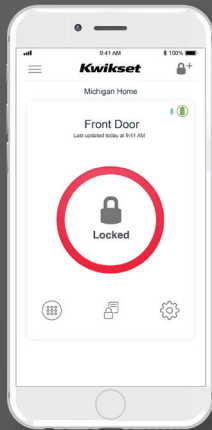

Easy Installation

- No hub required by connecting directly to your home Wi-Fi network
- Operates on (4) AA batteries
- Installs in minutes using a screwdriver

Warranty

- Lifetime mechanical and finish warranty
- 1 year electronic warranty

How it Works

FINISH AND
LIFETIME
WARRANTY
MECHANICAL
ONE YEAR
ELECTRONIC WARRANTY

Kwikset

aura™

BLUETOOTH KEYPAD SMART LOCK

Smarter Living

Aura™ Bluetooth™ smart lock gives you control of your door with your smartphone — it's as simple as that.

Bluetooth Enabled

Works with the Kwikset App

Control your lock from your phone

LOCKED

UNLOCKED

EVENT HISTORY

MANAGE ACCESS CODES

MANAGE MULTIPLE HOMES