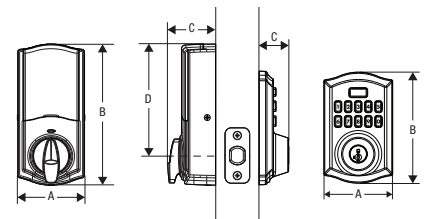

Dimensions

Traditional

TRL Design	A	B	C	D
Interior	2 23/32" (69.1 mm)	5 25/32" (146.6 mm)	1 15/16" (49.5 mm)	4 19/32" (116.5 mm)
Exterior	2 13/16" (71.43 mm)	4 9/16" (115.88 mm)	1 1/4" (31.75 mm)	-

Contemporary