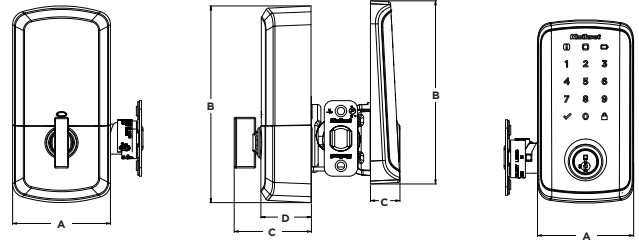

Innovative Security

- 250 customizable access codes with optional schedules
- BHMA Grade AAA certified
- 20 Minute fire rating - UL certified
- Full 128-bit encryption security
- Featuring SmartKey Security® - protecting against advanced break-in techniques
- SecureScreen™ - patented security feature prevents on-screen fingerprint user code identification

Easy Installation

- No hub required by connecting directly to your home Wi-Fi network
- Operates on (4) AA batteries
- Installs in minutes using a screwdriver
- In app interactive install guide

Warranty

- Lifetime mechanical and finish warranty
- 1 year electronic warranty

Dimensions

Touchscreen	A	B	C	D
Interior	2 29/32"	5 27/32"	2 9/32"	1 1/2"
Exterior	2 27/32"	5 7/16"	7/8"	---

Wi-Fi and Kwikset App

Remote Lock and Unlock

Guest Access Codes

Geofence Auto-Unlock

Door Status Sensor

Smart Home Voice Control

Intrusion Detection

Matter and Smart Home App

Tap to Unlock with Apple Home Key

Smart Home Integration

Simple Setup

Improved Battery Life