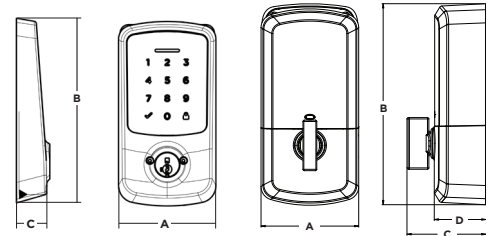

Dimensions

Aura Reach Exterior

Interior

Touchscreen	A	B	C	D
Aura Reach Exterior	2 13/16"	5 11/32"	31/32"	---
Interior	2 23/32"	5 13/16"	1 29/32"	1 5/32"

Features

- Auto-Unlock on Approach
- Motion Activated Backlight
- Remote Lock and Unlock*
- Guest Access Codes
- Works with Existing Smart Home*
- Touchpad Screen with Tactile Feedback
- Intrusion Detection
- Simple Install & Setup
- Grade 2 BHMA Certified**
- UL Approved
- SmartKey Security™
- Lifetime Warranty***