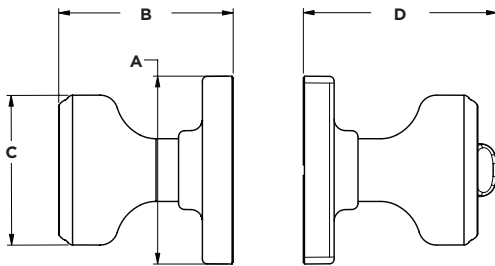

Specifications

Door Prep	Cross Bore 2 1/8" Edge Bore 1" Latch Face 1 x 2 1/4"
Backset	Adjustable 2 3/8" or 2 3/4"
Door Thickness	1 3/8" - 1 3/4" Doors standard.
Cylinder	SmartKey Security™
Faceplates	1" x 2 1/4" includes round corner, square corner and drive-in
Strikes	2 1/4" Full lip. Includes round corner, other options available.
Bolt	1/2" Throw
Door Handing	Reversible for right or left-hand doors
ANSI/BHMA	A156.2 Grade 3
UL	N/A
ADA	N/A
Rose	Specify round (RDT) or square (SQT)
Warranty	Lifetime Mechanical and Lifetime Finish

Dimensions