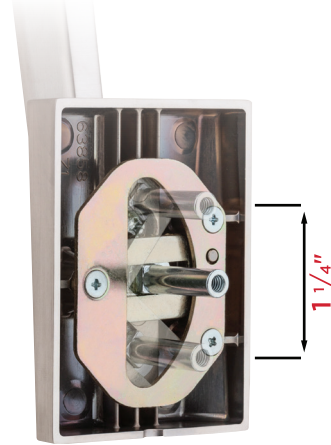

Specifications

Door Prep	Cross Bore 2 1/8" Edge Bore 1" Latch Face 1" x 2 1/4"
Backset	Adjustable 2 3/8" or 2 3/4"
Door Thickness	1 3/4" Standard. Thick door service part available for up to 2 1/4"
Faceplates	1" x 2 1/4" includes round corner, square corner and drive-in
Strikes	Deadbolt: 1 1/8" x 2 3/4". square, round corner & 2 1/4" full lip round corner Handle: 2 1/4" round corner full lip (Other options available)
Bolt	Deadbolt: 1" throw Handle: 1/2" throw
Cylinder	SmartKey Security™
Door Handing	Reversible for right or left-hand doors
ANSI/BHMA	Deadbolt is Grade 1 Certified
UL	N/A
ADA	N/A
Warranty	Lifetime mechanical and lifetime finish

Adjustable Throughbolt

Vertical and horizontal slide designed for a guaranteed fit

Functions

Handleset (Single-Cylinder): Exterior only, Latch bolt operated by thumb piece outside. Deadbolt operated by key outside.
- 818 BFH SMT