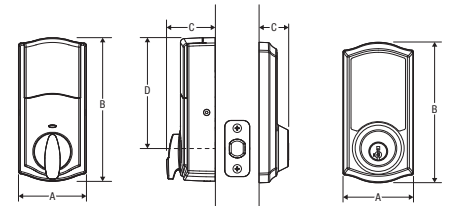

Specifications

Wireless Communication:

Protocol	Z-Wave 700 Series Long Range (LR)
RF Operation	908.42 MHz (mesh), 912 and 920 MHz (LR)

Electrical:

Input Power	6V (4 x AA alkaline batteries)

Mechanical:

Door Prep	1 1/2" and 2 1/8" diameter cross bore hole and 1" edge bore latch hole
Backset	Adjustable 2 3/8" or 2 3/4"
Door Thickness	1 3/8" - 2"
Faceplates	1" x 2 1/4" round corner standard
Strikes	Round corner, 4 hole strike, 1 1/8" x 2 3/4"
Latch	Round corner adjustable 2 3/8" x 2 3/4"
Bolt	1" throw, steel deadbolt
Door Handing	Reversible
Cylinder	SmartKey Security™ KW1 cylinder

Environmental:

Temperature Range	Exterior: -40°F to 150°F Interior: 32°F to 140°F
Humidity	Exterior: 100% condensing Interior: 30% - 95% non-condensing

Dimensions

Traditional

TRL Design	A	B	C	D
Interior	2 23/32" (69.1 mm)	5 25/32" (146.6 mm)	1 15/16" (49.5 mm)	4 19/32" (116.5 mm)
Exterior	2 13/16" (72 mm)	5 5/8" (143 mm)	1 3/16" (30 mm)	-