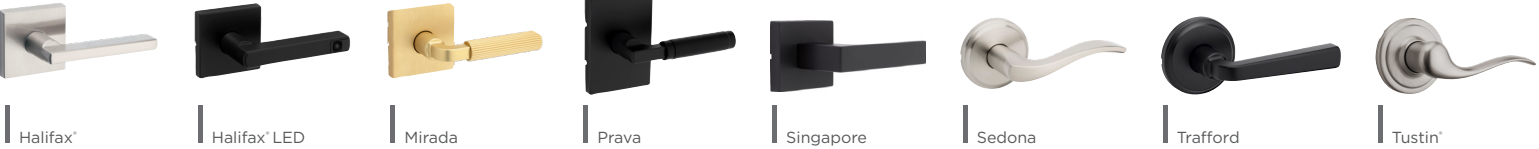

Half Dummy Trim, Surface Mounted: For doors where only a pull is required. No operation.
- 488 MNK

Interior Pack: Inside knob & thumb turn of handleset
687/800 Handlesets:
-966 MNK: Single-Cylinder

One Key For All Your Locks

Protects against advanced break-in techniques and allows you to re-key your lock yourself in seconds.

LIFETIME WARRANTY

Superior Security Features

- ANSI/BHMA Grade 1 Certified 258/980/985 Deadbolt
- SmartKey Security™ to Protect Against Lock Bumping

Elegant Styles And Finishes

- Broad Array of Finishes
- Traditional to Contemporary Styles

Warranty

- Limited Mechanical
- Limited Finish

*Lock Bumping - an attack technique using specially cut keys that can defeat conventional pin & tumbler locks.