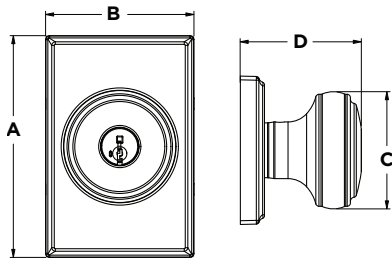

Specifications

Door Prep	Cross Bore 2-1/8". Edge Bore 1"
Backset	Adjustable 2 3/8" or 2 3/4"
Door Thickness	1 3/8" - 1 3/4" Doors standard 2 3/4" Door Optional
Cylinder	SmartKey Security™
Faceplates	1" x 2 1/4" includes round corner, square corner and drive-in
Strikes	Includes 2 1/4" full lip round corner, specify round corner or square corner. Other options available.
Bolt	1/2" Throw
ANSI/BHMA	Grade AAA Certified: Finish/Durability/Security
UL	N/A
Door Handing	Reversible for right or left hand doors
ADA	N/A
Rose	Specify traditional round (TRDT) or rectangle (TRCT)
Warranty	Lifetime Mechanical and Lifetime Finish

Dimensions