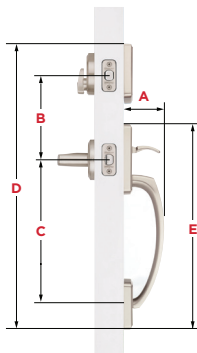

Specifications

Door Prep	Cross Bore 2 1/8" Edge Bore 1" Latch Face 1" x 2 1/4"
Backset	Adjustable 2 3/8" or 2 3/4"
Door Thickness	1 3/4" Standard. Thick door service part available for up to 2 1/4"
Faceplates	1" x 2 1/4" includes round corner, square corner and drive-in
Strikes	Deadbolt: 1 1/8" x 2 3/4". square, round corner & 2 1/4" full lip round corner Handle: 2 1/4" round corner full lip (Other options available)
Bolt	Deadbolt: 1" throw Handle: 1/2" throw
Cylinder	SmartKey Security™
Door Handing	Reversible for right or left-hand doors
ANSI/BHMA	Deadbolt is Grade 1 Certified
UL	N/A
ADA	N/A
Warranty	Lifetime mechanical and lifetime finish

Adjustable Throughbolt

Vertical and horizontal slide designed for a guaranteed fit

Functions

Handleset (Single-Cylinder): Exterior only, Latch bolt operated by thumb piece outside. Deadbolt operated by key outside.
- 818 BFH SMT

Handleset (Dummy): Exterior only, Handle acts as pull only. For inactive leaf or double doors. No Operation.
- 819 BFH

Handle Only: Handle only. Latch bolt operated by thumb piece outside.
- 814 BFH

Dimensions