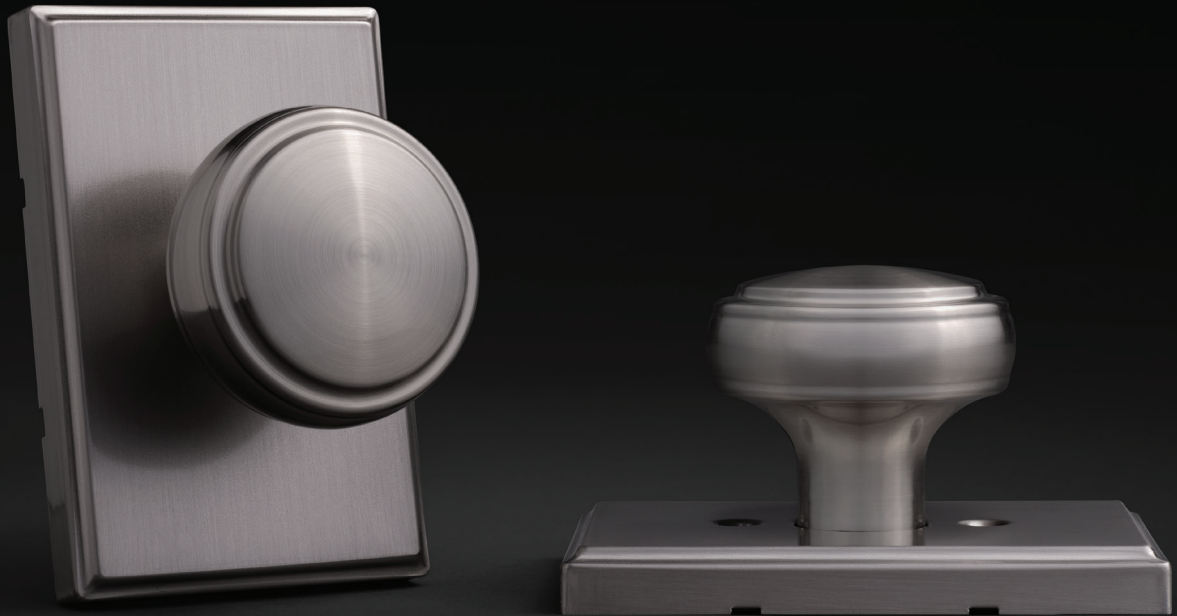

SORA™ KNOB

Sora™ offers a classic look that's always in style. Crafted with precision, the refined traditional knob features elegant detailing around the edges and premium quality you can depend on. It's a sophisticated yet comforting design that looks and feels like home.

- •Featuring SmartKey Security™
- •ANSI/BHMA Grade AAA - Highest Residential Security
- •Premium Chassis Keeps Knobs Wobble-Free
- •Convenient Push-Button Privacy Lock
- •Durability and Finish
- •Easy Install