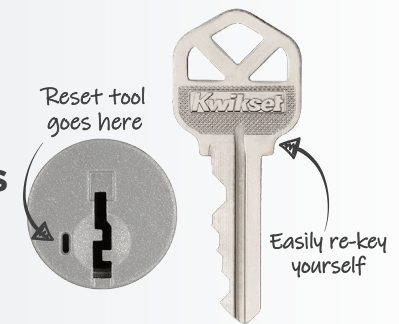

Half Dummy Trim, Surface Mounted: For doors where only a pull is required. No operation.
- 788SOK

Interior Pack: Inside lever of handleset.
800/802 Handlesets:
- 966SOK: Single-Cylinder
- 968SOK: Dummy
818/819 Handlesets:
- 971SOK: Single-Cylinder
- 973SOK: Dummy

One Key For All Your Locks

Protects against advanced break-in techniques and allows you to re-key your lock yourself in seconds.

LIFETIME
WARRANTY

Kwikset
SIGNATURE SERIES

BRENTFORD™ HANDLESET

Brentford™ is the ideal handleset for any entryway. Its blend of soft curves and sleek lines elevates both classic and contemporary spaces. Designed with your style and safety in mind, its versatility and premium quality make it the perfect finishing touch for your home.