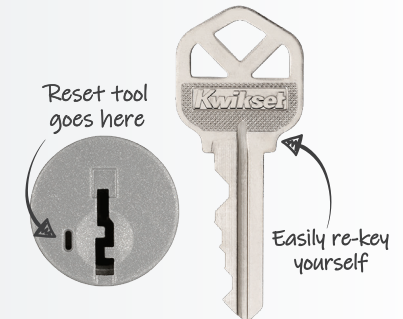

Half Dummy Trim, Surface Mounted: For doors where only a pull is required. No operation.
- 488 MNK

Interior Pack: Inside knob & thumb turn of handleset
687/800 Handlesets:
-966 MNK: Single-Cylinder

One Key For All Your Locks

Protects against advanced break-in techniques and allows you to re-key your lock yourself in seconds.

LIFETIME WARRANTY

Superior Security Features

- ANSI/BHMA Grade 1 Certified 258/980/985 Deadbolt
- SmartKey Security™ to Protect Against Lock Bumping