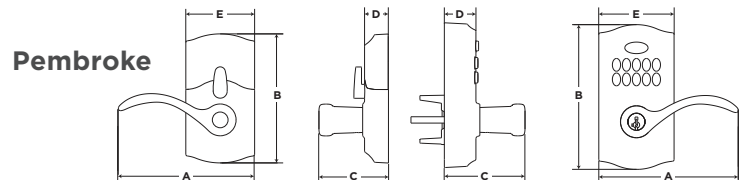

Specifications

Function	Keyed entry electronic lever
Door Prep	2 1/8" diameter cross bore hole & 1" diameter edge bore hole
Latch Backset	Adjustable 2 3/8" or 2 3/4"
Door Thickness	1 3/8" standard Service part available for 1 3/4" thick doors
Faceplates	1" x 2 1/4" round corner faceplate standard (For Kwikset)
Strikes	1 1/8" x 2 3/4" x round corner/square corner 4-hole strike
Bolt	1" throw, steel deadbolt
Door Handing	Reversible for right or left-hand doors
Cylinder	SmartKey® Security KW1 cylinder
BHMA Rated	ANSI/BHMA | Grade 2 Certified
ADA	Certified
UL Rated	20 min UL fire rating
Warranty	Lifetime Limited Mechanical and Finish Warranty. One Year Limited Electronics Warranty

Dimensions

PML Design	A	B	C	D	E
Interior	5 5/8" (142.9 mm)	5 5/16" (134.9 mm)	2 7/8" (73 mm)	31/32" (24.6 mm)	2 27/32" (72.2 mm)
Exterior	5 3/4" (146 mm)	5 31/32" (151.6 mm)	3 5/16" (84.1 mm)	1 13/32" (35.7 mm)	3 3/32" (78.6 mm)