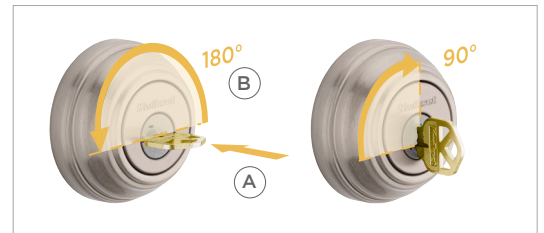

New Key

Make sure you have your current key and SmartKey tool

1 Insert the key that currently operates your lock, and rotate it 90° clockwise.

2 (A) Insert the SmartKey tool fully and firmly into the SmartKey hole.
(B) **Remove** the SmartKey tool and the current key.