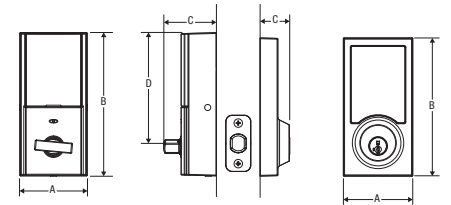

Contemporary

CNT Design	A	B	C	D
Interior	2 23/32" (69.1 mm)	5 25/32" (146.6 mm)	2 1/8" (53.97 mm)	4 1/2" (114.3 mm)
Exterior	2 25/32" (70.7 mm)	5 17/32" (140.7 mm)	1 3/16" (29.8 mm)	-

Features

- **AUTO LOCK:** Convenience and peace of mind with customizable 30 second, 1, 3, 5 or 10 minute auto lock time delay.
- **12-MONTH BATTERY LIFE:** 4x AA alkaline batteries (included).
- **EASY INSTALL:** Easily install with screwdriver. No hard wiring required.
- **CERTIFIED SECURITY:** Grade 2 BHMA Certified, up to 2.5x stronger than Grade 3.
- **FEATURING SMARTKEY SECURITY:** Protects against advanced break-in techniques and allows you to re-key your lock yourself in seconds.
- **PROGRAMMING CODE:** Provides improved access code management where a programming code is required to add or delete user codes (optional).

FINISH AND
LIFETIME WARRANTY*
MECHANICAL

ONE YEAR
ELECTRONIC WARRANTY*

*See kwikset.com/support/warranty for the lifetime limited mechanical and finish warranties and one year limited electronics warranty.

*Consulte kwikset.com/support/warranty para ver las garantías mecánicas y de acabado limitadas de por vida y la garantía limitada de un año de los electrónicos

Finishes

Kwikset

19701 DaVinci, Lake Forest, CA 92610 • Kwikset.com • 1-800-327-LOCK

Copyright © 2024, ASSA ABLOY Americas Residential Inc. All rights reserved. Lake Forest, CA 92610 • 1963775_1124