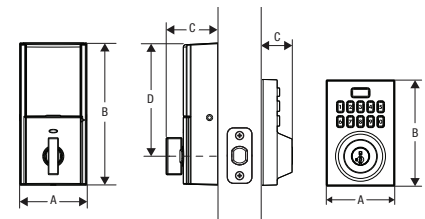

Dimensions

Traditional

TRL Design	A	B	C	D
Interior	2 23/32" (69.1 mm)	5 25/32" (146.6 mm)	1 15/16" (49.5 mm)	4 19/32" (116.5 mm)
Exterior	2 13/16" (71.43 mm)	4 9/16" (115.88 mm)	1 1/4" (31.75 mm)	-

Contemporary