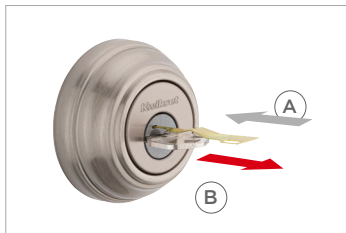

BUMP PROOF

PICK RESISTANT

KICK-IN RESISTANT

DRILL RESISTANT

SAW RESISTANT

HOW TO RE-KEY YOUR LOCK IN SECONDS

Current Key

SmartKey Tool

New Key

Make sure you have your current key and SmartKey tool

1 Insert the key that currently operates your lock, and rotate it 90° clockwise.

2 (A) Insert the SmartKey tool fully and firmly into the SmartKey hole.
(B) **Remove** the SmartKey tool and the current key.