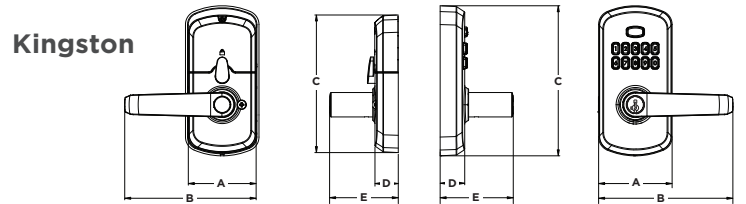

KNL Design	A	B	C	D	E
Interior	5 1/2" (139.7 mm)	5 3/4" (146 mm)	2 7/8" (73 mm)	31/32" (24.6 mm)	2 27/32" (72.2 mm)
Exterior	5 5/8" (142.9 mm)	6 9/32" (159.5 mm)	3 1/16" (77.7 mm)	1 1/32" (26.2 mm)	3 1/16" (77.7 mm)

Features

- **Convenient Keyless Entry** - Quickly lock/unlock your door without taking out your keys.
- **3-year Battery Life** - Battery lasts three years.
- **High Traffic Durability** - Lock tested to 500,000 cycles to ensure lasting, reliable performance in high-traffic entryways.
- **3 Lock Modes** - Auto-Lock, Passage and Disable Turnpiece.
- **Easy Code Management** - with 30 user codes and 1 one-time usercode.
- **Intrusion Alert** - 3 wrong codes disable keypad and sound alarm.
- **Low Light Code Entry** - Bright LED lights illuminate the keypad.
- **SmartKey® Security** - KW1 SmartKey® Security lets you re-key your lock to your KW1 key.

FINISH AND
LIFETIME WARRANTY*
MECHANICAL

ONE YEAR
ELECTRONIC WARRANTY*

Also available in

Finishes

Kwikset

19701 DaVinci, Lake Forest, CA 92610 • Kwikset.com • 1-800-327-LOCK

Copyright © 2026, ASSA ABLOY Americas Residential Inc. All rights reserved. Lake Forest, CA 92610 • 2320973-01/26-KW1