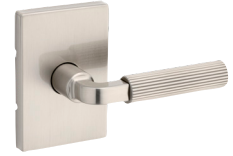

Mirada

LEVERS - all keyed levers below have SmartKey only

MFG Pro#	Function	Finish									Case Qty.	Keying	Price
		3	L03	4	5	11P	15	26	26D	514			
Tustin® Reversible Lever													
97200-778	720TNL - Hall/Closet					•					4		$62.10
97300-818	730TNL - Bed/Bath					•					4		$67.00
97402-733	740TNL - Keyed Entry					•					4	K4	$104.50
97880-678	788TNL LH - Inactive					•					4		$26.50
97880-679	788TNL RH - Inactive					•					4		$26.50
97200-777	720TNL - Hall/Closet						•				4		$52.20
97300-817	730TNL - Bed/Bath						•				4		$55.40
97402-732	740TNL - Keyed Entry						•				4	K4	$97.10
97880-673	788TNL LH - Inactive						•				4		$23.30
97880-676	788TNL RH - Inactive						•				4		$23.30
Singapore Lever		3	L03	4		11P	15	26	26D	514			
97200-898	720SAL 15 SQT CP						•				4		$59.00
97300-941	730SAL 15 SQT CP						•				4		$68.80
97402-911	740SAL 15 SQT SMT CP K4						•				4	K4	$115.50
97200-899	720SAL 514 SQT CP									•	4		$59.00
97300-942	730SAL 514 SQT CP									•	4		$68.80
97402-912	740SAL 514 SQT SMT CP K4									•	4	K4	$115.50
Prava Lever		3	L03	4		11P	15	26	26D	514			
97201-121	720PVL RCT 15 CP						•				4		$106.20
97301-044	730PVL RCT 15 CP						•				4		$109.70
97403-090	740PVL RCT 15 SMT CP K4						•				4	K4	$164.30
97881-051	788PVL RCT 15 CP						•				4		$64.00
97201-120	720PVL RCT 4 CP			•							4		$109.70
97301-043	730PVL RCT 4 CP			•							4		$114.10
97403-089	740PVL RCT 4 SMT CP K4			•							4	K4	$168.90
97881-050	788PVL RCT 4 CP			•							4		$65.00
97201-119	720PVL RCT 514 CP									•	4		$109.70
97301-042	730PVL RCT 514 CP									•	4		$114.10
97403-088	740PVL RCT 514 SMT CP K4									•	4	K4	$168.90
97881-049	788PVL RCT 514 CP									•	4		$65.00
Mirada Lever		3	L03	4		11P	15	26	26D	514			
97201-133	720MAL RCT 15 CP						•				4		$106.20
97301-056	730MAL RCT 15 CP						•				4		$109.70
97403-110	740MAL RCT 15 SMT CP K4						•				4	K4	$164.30
97881-068	788MAL RCT 15 CP						•				4		$64.00
97201-134	720MAL RCT 514 CP									•	4		$109.70
97301-057	730MAL RCT 514 CP									•	4		$114.10
97403-111	740MAL RCT 514 SMT CP K4									•	4	K4	$168.90
97881-069	788MAL RCT 514 CP									•	4		$65.00