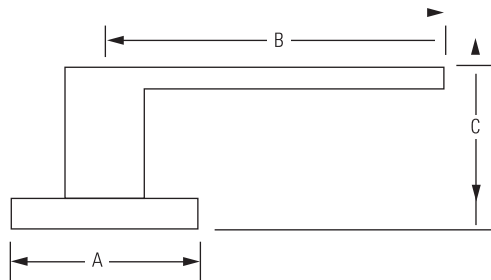

- ANSI/BHMA Grade AAA Certified
- Easy to install
- Best-in-class lever chassis
 - Significantly reduced lever sag
 - Greater feel
- Push button privacy locking

Katella Entry Lever with
round rose in Matte Black

#1 SELLING U.S. LOCK BRAND*

Numerator TruView, Unit Share Report, 2023

Specifications

Door Prep	Cross Bore 2-1/8". Edge Bore 1"
Backset	Adjustable 2 3/8" or 2 3/4"
Door Thickness	1 3/8" - 1 3/4" Doors standard Thick Door Kit Available for 720 & 740 functions
Cylinder	SmartKey Security™
Faceplates	1" x 2 1/4" includes round corner, square corner and drive-in
Strikes	Includes 2 1/4" full lip round corner, other options available
Bolt	1/2" Throw
Door Handing	Reversible for right or left hand doors.
ANSI/BHMA	A156.30 Grade AAA certified
ADA	720 & 730 functions are in compliance with the American National Standards Institute (ANSI A117.1)
UL	N/A
Warranty	Lifetime Mechanical and Lifetime Finish

Dimensions

Design	A	B	C	C (Keyed)
Katella	2 21/32"	4 1/4"	2 15/32 "	2 9/16"

Finishes

Matte
Black 514

Satin
Nickel 15

Functions

Passage/Hall/Closet: Both levers
always free. - 720KAL

Privacy/Bed/Bath: Both levers locked
or unlocked by push-button inside.
Outside lever unlocked by emergency
key. - 730KAL