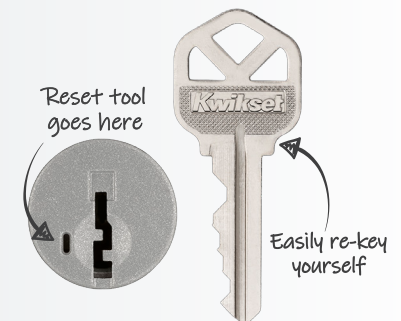

One Key For All Your Locks

Protects against
advanced break-in
techniques and allows
you to re-key your lock
yourself in seconds.