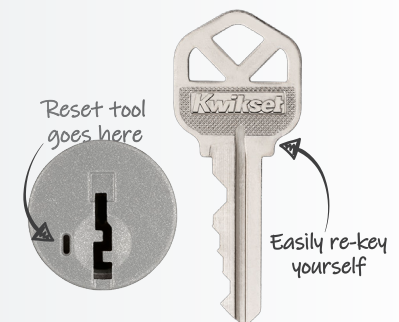

KEY CONTROL

- Two separate cylinders, Tenant & Property Manager, allows for more tenant key cuts than a traditional master key system
- New proprietary keyway adds security - the tenant key will never fit into the Property Manager Cylinder
- The Property Manager Cylinder is concealed when not in use to avoid tenant confusion

#1 SELLING U.S. LOCK BRAND*

Numerator TruView, Unit Share Report, 2024

Specifications

Door Prep	Cross Bore: 2 1/8" Edge Bore: 1" Center-To-Center: 5 1/2" only
Backset	Deadbolt: Adjustable to 2 3/8" or 2 3/4" Lever: Fixed 2 3/8" or Fixed 2 3/4"
Door Thickness	1 3/4" standard. Thick Door Kit Available for up to 2 1/4"
Cylinder	Smartkey™ on KCDB
Faceplates	Deadbolt: Specify Round or Square 1" x 2 1/4" Lever: Specify Round or Square 1" x 2 1/4"
Strikes	Deadbolt: Specify 5278 square corner 1 1/8" x 2 3/4", 5279 round corner 1 1/8" x 2 3/4", 3028 T strike 1 13/16" x 2 3/4" or 3223 round corner 1 1/4" x 3 5/8" Lever: 3030 square corner full lip UL 2 1/4" or 3031 round corner full lip UL 2 1/4"
Bolt	Deadbolt: 1" Throw Lever: 1/2" Throw
Door Handing	Reversible
ANSI/BHMA	A156.12, Grade 2
ADA	Lever options are in compliance with the American National Standards Institute (ANSI A156.12) and the Americans with Disabilities Act (ADA)
UL	Meets 3 Hour UL Fire Rating

Finishes

Matte
Black 514

Satin
Nickel 15

Dimensions

Design	A	B	C	D	E
Interior	1 7/16"	1 25/32"	10"	2 1/2"	2 27/32"

Design	A	B	C	D
Exterior	1 5/16"	2 31/32"	5 1/2"	2 5/16"

One Key For All Your Locks

Protects against advanced break-in techniques and allows you to re-key your lock yourself in seconds.