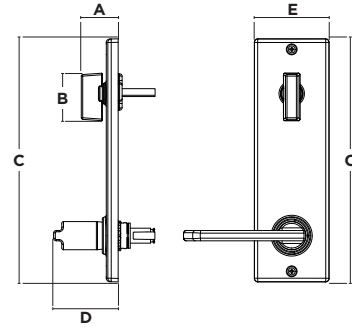

#1 SELLING U.S. LOCK BRAND*

Numerator TruView, Unit Share Report, 2024

Specifications

Door Prep	Cross Bore: 2 1/8" Edge Bore: 1" Center-To-Center: 5 1/2" only
Backset	Deadbolt: Adjustable to 2 3/8" or 2 3/4" Lever: Fixed 2 3/8" or Fixed 2 3/4"
Door Thickness	1 3/4" standard. Thick Door Kit Available for up to 2 1/4"
Cylinder	Smartkey™ on KCDB
Faceplates	Deadbolt: Specify Round or Square 1" x 2 1/4" Lever: Specify Round or Square 1" x 2 1/4"
Strikes	Deadbolt: Specify 5278 square corner 1 1/8" x 2 3/4", 5279 round corner 1 1/8" x 2 3/4", 3028 T strike 1 13/16" x 2 3/4" or 3223 round corner 1 1/4" x 3 5/8" Lever: 3030 square corner full lip UL 2 1/4" or 3031 round corner full lip UL 2 1/4"
Bolt	Deadbolt: 1" Throw Lever: 1/2" Throw
Door Handing	Reversible
ANSI/BHMA	A156.12, Grade 2
ADA	Lever options are in compliance with the American National Standards Institute (ANSI A156.12) and the Americans with Disabilities Act (ADA)
UL	Meets 3 Hour UL Fire Rating

Finishes

Matte
Black 514

Satin
Nickel 15

Dimensions

Design	A	B	C	D	E
Interior	1 7/16"	1 25/32"	10"	2 1/2"	2 27/32"

Design	A	B	C	D
Exterior	1 5/16"	2 31/32"	5 1/2"	2 5/16"

One Key For All Your Locks

Protects against advanced break-in techniques and allows you to re-key your lock yourself in seconds.