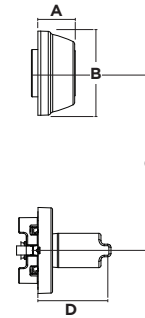

#1 SELLING U.S. LOCK BRAND*

Numerator TruView, Unit Share Report, 2024

Specifications

Door Prep	Cross Bore: 2 1/8" Edge Bore: 1" Center-To-Center: 5 1/2" only
Backset	Deadbolt: Adjustable to 2 3/8" or 2 3/4" Lever: Fixed 2 3/8" or Fixed 2 3/4"
Door Thickness	1 3/4" standard. Thick Door Kit Available for up to 2 1/4"
Cylinder	Smartkey™ on KCDB
Faceplates	Deadbolt: Specify Round or Square 1" x 2 1/4" Lever: Specify Round or Square 1" x 2 1/4"
Strikes	Deadbolt: Specify 5278 square corner 1 1/8" x 2 3/4", 5279 round corner 1 1/8" x 2 3/4", 3028 T strike 1 13/16" x 2 3/4" or 3223 round corner 1 1/4" x 3 5/8" Lever: 3030 square corner full lip UL 2 1/4" or 3031 round corner full lip UL 2 1/4"
Bolt	Deadbolt: 1" Throw Lever: 1/2" Throw
Door Handing	Reversible
ANSI/BHMA	A156.12, Grade 2
ADA	Lever options are in compliance with the American National Standards Institute (ANSI A156.12) and the Americans with Disabilities Act (ADA)
UL	Meets 3 Hour UL Fire Rating

Finishes

Matte
Black 514

Satin
Nickel 15

Dimensions

Design	A	B	C	D	E
Interior	1 7/16"	1 25/32"	10"	2 1/2"	2 27/32"

Design	A	B	C	D
Exterior	1 5/16"	2 31/32"	5 1/2"	2 5/16"

One Key For All Your Locks

Protects against advanced break-in techniques and allows you to re-key your lock yourself in seconds.