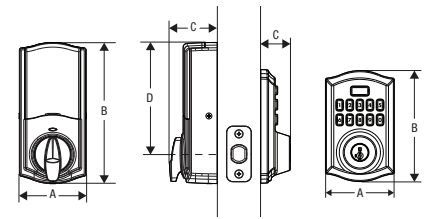

Electrical:

Input Power	6V (4 x AA alkaline batteries)
--------------------	--------------------------------

Mechanical:

Door Prep	1 1/2" and 2 1/8" diameter cross bore hole and 1" edge bore latch hole
Backset	Adjustable 2 3/8" or 2 3/4"
Door Thickness	1 3/8" - 2"
Faceplates	1" x 2 1/4" round corner standard
Strikes	Round corner, 4 hole strike, 1 1/8" x 2 3/4"
Latch	Round corner adjustable 2 3/8" x 2 3/4"
Bolt	1" throw, steel deadbolt
Door Handing	Reversible
Cylinder	SmartKey Security™ KW1 cylinder

Dimensions

Traditional

TRL Design	A	B	C	D
Interior	2 23/32" (69.1 mm)	5 25/32" (146.6 mm)	1 15/16" (49.5 mm)	4 19/32" (116.5 mm)
Exterior	2 13/16" (71.43 mm)	4 9/16" (115.88 mm)	1 1/4" (31.75 mm)	-

Contemporary

CNT Design	A	B	C	D
Interior	2 23/32" (69.1 mm)	5 25/32" (146.6 mm)	2 1/8" (53.97 mm)	4 1/2" (114.3 mm)
Exterior	2 25/32" (70.64 mm)	4 5/16" (109.53 mm)	1 1/4" (31.75 mm)	-

FINISH AND
LIFETIME WARRANTY*
MECHANICAL