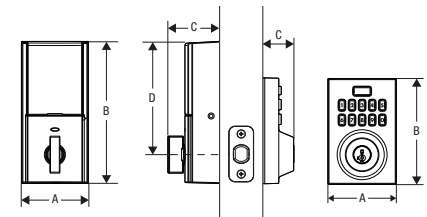

Dimensions

Traditional

TRL Design	A	B	C	D
Interior	2 23/32" (69.1 mm)	5 25/32" (146.6 mm)	1 15/16" (49.5 mm)	4 19/32" (116.5 mm)
Exterior	2 13/16" (71.43 mm)	4 9/16" (115.88 mm)	1 1/4" (31.75 mm)	-

Contemporary

CNT Design	A	B	C	D
Interior	2 23/32" (69.1 mm)	5 25/32" (146.6 mm)	2 1/8" (53.97 mm)	4 1/2" (114.3 mm)
Exterior	2 25/32" (70.64 mm)	4 5/16" (109.53 mm)	1 1/4" (31.75 mm)	-

FINISH AND
LIFETIME WARRANTY*
MECHANICAL