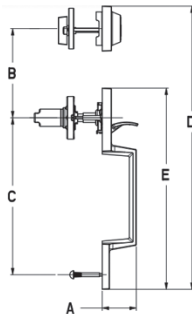

#1 SELLING U.S. LOCK BRAND*

Numerator TruView, Unit Share Report, 2024

Specifications

Door Prep	Deadbolt & Handle: Cross Bore 2 1/8". Edge Bore 1". Latch Face 1" x 2 1/4"
Backset	Adjustable 2 3/8" or 2 3/4"
Door Thickness	1 3/4" Standard.
Faceplates	1" x 2 1/4" Round corner
Strikes	Deadbolt: 1" x 2 1/4" round corner & 2 1/4" full lip round corner Handle: 2 1/4" full lip round corner (Other options available)
Bolt	Deadbolt: 1" throw Handle: 1/2" throw
Cylinder	SmartKey Security™
Door Handing	Reversible for right or left-hand doors
ANSI/BHMA	Deadbolt is Grade 3 Certified
UL	N/A
ADA	N/A
Warranty	Lifetime mechanical and lifetime finish

Functions

Handleset (Single-Cylinder): Exterior only.
Latch bolt operated by thumb piece outside.
Deadbolt operated by key outside.
- 687 HYH SMT

Handle Only: Handle only. Latch bolt operated
by thumb piece outside.
- 898 HYH

One Key For All Your Locks

Protects against advanced break-in techniques and allows you to re-key your lock yourself in seconds.

Reset tool goes here

Easily re-key yourself

Dimensions

Dimensions	A	B	C	D	E
Henley	4 5/32"	5 1/2"	8 13/32"	17 5/8"	12 1/4"