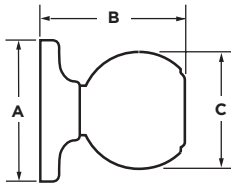

Hancock Passage knob
in Satin Chrome

#1 SELLING U.S. LOCK BRAND*

Numerator TruView, Unit Share Report, 2023

Specifications

Door Prep	Cross Bore 2 1/8" Edge Bore 1" Latch Face 1 x 2 1/4"
Backset	Adjustable 2 3/8" or 2 3/4"
Door Thickness	1 3/8" - 1 3/4" Doors standard. Thick Door Kit Available for 720 & 740 functions for up to 2 1/4"
Cylinder	SmartKey Security™ available in all finishes or traditional pin & tumbler available in all finishes
Faceplates	1 x 2 1/4" includes round corner, square corner and drive-in
Strikes	2 1/4" full lip includes round corner, other options available
Bolt	1/2" Throw
Door Handing	Reversible for right or left-hand doors
ANSI/BHMA	Grade 2 Certified
UL	N/A
ADA	N/A
Warranty	Lifetime Mechanical and Lifetime Finish

Dimensions

Design	A	B	C
Hancock	2 5/8"	2 1/2"	2 3/8"

Finishes

Matte Black 514

Polished Brass LO3/3

Satin Nickel 15

Venetian Bronze 11P

Polished Chrome 26