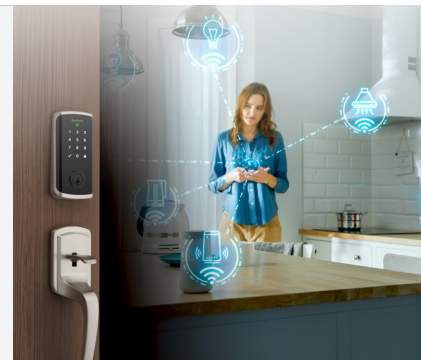

## HALOSELECT™

WI-FI AND MATTER ENABLED SMART LOCK

Meet the smart lock that brings convenience, intelligence and security to your front door. Control Halo Select™ from anywhere using Wi-Fi and the full-featured Kwikset® app, or easily integrate it into your favorite smart home ecosystem with a compatible Matter hub. Enjoy the freedom and flexibility of remote access, keyless entry and customizable access codes for all your family's needs.

Control and Monitor from Anywhere

Smart Home Integration

Geofence Auto-Unlock

ONE TIME

ANYTIME

WEEKLY

Easy Secure Guest Access

#1 SELLING U.S. LOCK BRAND\*