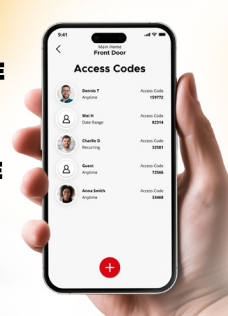

## HALOSELECT™

WI-FI AND MATTER ENABLED SMART LOCK

Meet the smart lock that brings convenience, intelligence and security to your front door. Control Halo Select™ from anywhere using Wi-Fi and the full-featured Kwikset® app, or easily integrate it into your favorite smart home ecosystem with a compatible Matter hub. Enjoy the freedom and flexibility of remote access, keyless entry and customizable access codes for all your family's needs.

Control and Monitor from Anywhere

Smart Home Integration

Geofence Auto-Unlock

ONE TIME

ANYTIME

WEEKLY

Easy Secure Guest Access

#1 SELLING U.S. LOCK BRAND\*