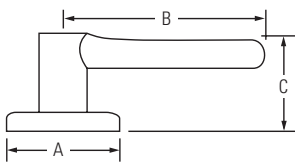

#1 SELLING U.S. LOCK BRAND*

HALIFAX

Lever Specifications

Door Prep	Crossbore 2-1/8" or 1-1/2"; Edge Bore 1"
Backset	Adjustable to 2-3/8" or 2-3/4"
Door Thickness	1-3/8" - 1-3/4"
Cylinder	SmartKey®
Faceplates	1" x 2-1/4"; Square, round, or drive-in
Strikes	1-3/4" x 2-1/4"; Square or round corner
ANSI/BHMA	A156.36 Grade 2
UL	20 minute UL fire rating available
Door Handing	Reversible for right or left hand doors
ADA	Satisfy section 4.13.9 ADA requirement
Warranty	Lifetime Mechanical and Lifetime Finish

Lever Dimensions

Design	A	B	C	C (Keyed)
Round Rose	2-5/8"	4-15/32"	2-19/32"	2-3/8"
Square Rose	2-5/8"	4-15/32"	2-19/32"	2-3/8"

Functions

Passage/Hall/Closet: Both levers always free.
- 154HFL

Privacy/Bed/Bath: Both levers locked or unlocked by turnbutton inside. Outside lever unlocked by emergency key.
- 155HFL

Keyed Entry Lever: Both sides locked or unlocked by key outside or turnbutton inside.
- 156HFL SMT

Half Dummy Trim, Surface Mounted: For doors where only a pull is required. No operation.
- 157HFL

Interior Pack: Outside handleset. Inside lever.
- 966HFL