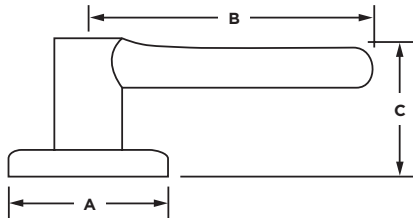

## Specifications

<b>Door Prep</b>	Cross Bore 2-1/8". Edge Bore 1"
<b>Backset</b>	Adjustable 2 3/8" or 2 3/4"
<b>Door Thickness</b>	1 3/8" - 1 3/4" Doors standard Thick Door Kit available for 720 & 740 functions
<b>Cylinder</b>	SmartKey Security™
<b>Faceplates</b>	1" x 2 1/4" includes round corner, square corner and drive-in
<b>Strikes</b>	Includes 2 1/4" full lip round corner, other options available.
<b>Bolt</b>	1/2" Throw
<b>ANSI/BHMA</b>	Grade AAA Certified: Finish/Durability/Security
<b>UL</b>	20-minute UL available for passage functions in 15, 26, 26D & 514 finishes. 3-hour UL available for passage and entry functions in 15, 26, 26D & 514 finishes
<b>Door Handing</b>	Reversible for right or left hand doors
<b>ADA</b>	720 & 730 functions are in compliance with the American National Standards Institute (ANSI A117.1)
<b>Rose</b>	Specify round (RDT) or square (SQT)
<b>Warranty</b>	Lifetime Mechanical and Lifetime Finish

## Dimensions

Design	A	B	C	C (Keyed)
Halifax™ Round Rose	2 1/16"	4 1/4"	2 1/2"	2 9/16"
Halifax™ Square Rose	2 1/16"	4 1/4"	2 1/2"	2 9/16"