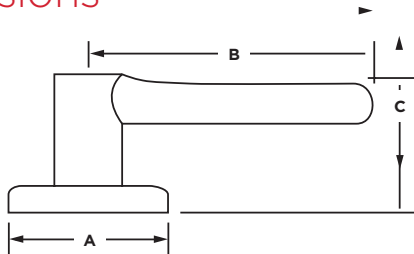

## Specifications

<b>Door Prep</b>	Cross Bore 2-1/8". Edge Bore 1"
<b>Backset</b>	Adjustable 2 3/8" or 2 3/4"
<b>Door Thickness</b>	1 3/8" - 1 3/4" Doors standard Thick Door Kit available for 720 & 740 functions
<b>Cylinder</b>	SmartKey Security™
<b>Faceplates</b>	1" x 2 1/4" includes round corner, square corner and drive-in
<b>Strikes</b>	Includes 2 1/4" full lip round corner, other options available.
<b>Bolt</b>	1/2" Throw
<b>ANSI/BHMA</b>	Grade AAA Certified: Finish/Durability/Security
<b>UL</b>	"20-minute UL available for passage functions in 15, 26, 26D & 514 finishes. 3-hour UL available for passage and entry functions in 15, 26, 26D & 514 finishes
<b>Door Handing</b>	Reversible for right or left hand doors
<b>ADA</b>	720 & 730 functions are in compliance with the American national Standards Institute (ANSI A117.1)
<b>Rose</b>	Specify round (RDT) or square (SQT)
<b>Warranty</b>	Lifetime Mechanical and Lifetime Finish

## Dimensions

Design	A	B	C	C (Keyed)
Halifax™ Round Rose	2 1/16"	4 1/4"	2 1/2"	2 9/16"
Halifax™ Square Rose	2 1/16"	4 1/4"	2 1/2"	2 9/16"