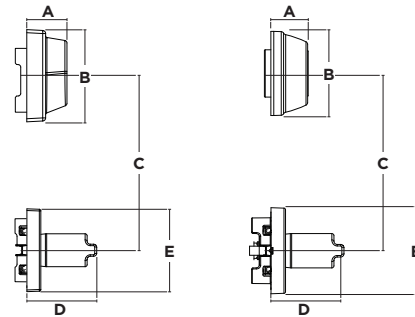

#1 SELLING U.S. LOCK BRAND*

Numerator TruView, Unit Share Report, 2024

Specifications

Door Prep	Cross Bore: 2 1/8" Edge Bore: 1" Center-To-Center: 5 1/2" only
Backset	Deadbolt: Adjustable to 2 3/8" or 2 3/4" Lever: Fixed 2 3/8" or Fixed 2 3/4"
Door Thickness	1 3/4" standard. Thick Door Kit Available for up to 2 1/4"
Cylinder	SmartKey™ on 780 Deadbolt and Smartkey™ on KCDB SQT
Faceplates	Deadbolt: Specify Round or Square 1" x 2 1/4" Lever: Specify Round or Square 1" x 2 1/4"
Strikes	Deadbolt: Specify 5278 square corner 1 1/8" x 2 3/4", 5279 round corner 1 1/8" x 2 3/4", 3028 T strike 1 13/16" x 2 3/4" or 3223 round corner 1 1/4" x 3 5/8" Lever: 3030 square corner full lip UL 2 1/4" or 3031 round corner full lip UL 2 1/4"
Bolt	Deadbolt: 1" Throw Lever: 1/2" Throw
Door Handing	Reversible
ANSI/BHMA	A156.12, Grade 2
ADA	Lever options are in compliance with the American National Standards Institute (ANSI A156.12) and the Americans with Disabilities Act (ADA)
UL	Meets 3 Hour UL Fire Rating

Finishes

Matte Black 514

Satin Nickel 15

Polished Chrome 26

Dimensions

Design	A	B	C	D	E
Interior	1 13/32"	1 25/32"	9 3/16"	2 7/16"	2 27/32"

Design	A	B	C	D	E
508HRL SQT KCDB	1 5/16"	2 31/32"	5 1/2"	2 7/16"	2 11/16"
508HRL RDT	1 5/32"	2 5/8"	5 1/2"	2 7/16"	2 11/16"