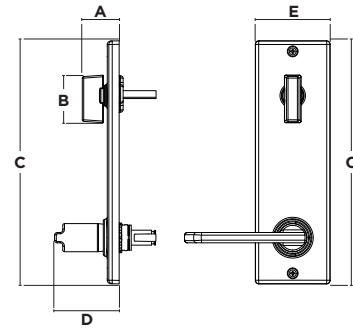

#1 SELLING U.S. LOCK BRAND*

Numerator TruView, Unit Share Report, 2024

Specifications

Door Prep	Cross Bore: 2 1/8" Edge Bore: 1" Center-To-Center: 5 1/2" only
Backset	Deadbolt: Adjustable to 2 3/8" or 2 3/4" Lever: Fixed 2 3/8" or Fixed 2 3/4"
Door Thickness	1 3/4" standard. Thick Door Kit Available for up to 2 1/4"
Cylinder	SmartKey™ on 780 Deadbolt and Smartkey™ on KCDB SQT
Faceplates	Deadbolt: Specify Round or Square 1" x 2 1/4" Lever: Specify Round or Square 1" x 2 1/4"
Strikes	Deadbolt: Specify 5278 square corner 1 1/8" x 2 3/4", 5279 round corner 1 1/8" x 2 3/4", 3028 T strike 1 13/16" x 2 3/4" or 3223 round corner 1 1/4" x 3 5/8" Lever: 3030 square corner full lip UL 2 1/4" or 3031 round corner full lip UL 2 1/4"
Bolt	Deadbolt: 1" Throw Lever: 1/2" Throw
Door Handing	Reversible
ANSI/BHMA	A156.12, Grade 2
ADA	Lever options are in compliance with the American National Standards Institute (ANSI A156.12) and the Americans with Disabilities Act (ADA)
UL	Meets 3 Hour UL Fire Rating

Finishes

Matte Black 514

Satin Nickel 15

Polished Chrome 26

Dimensions

Design	A	B	C	D	E
Interior	1 13/32"	1 25/32"	9 3/16"	2 7/16"	2 27/32"

Design	A	B	C	D	E
508HRL SQT KCDB	1 5/16"	2 31/32"	5 1/2"	2 7/16"	2 11/16"
508HRL RDT	1 5/32"	2 5/8"	5 1/2"	2 7/16"	2 11/16"