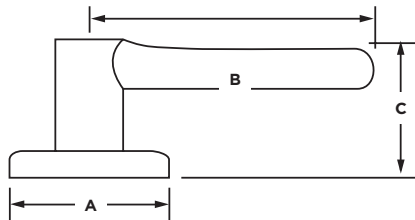

Delta Entry Lever in Venetian Bronze

#1 SELLING U.S. LOCK BRAND*

Numerator TruView, Unit Share Report, 2024

Specifications

Door Prep	Cross Bore 2 1/8". Edge Bore 1" Latch Face 1 x 2 1/4"
Backset	Adjustable 2 3/8" or 2 3/4"
Door Thickness	1 3/8" - 1 3/4" Doors standard. Thick Door Kit Available for 200 & 405 functions for up to 2 1/4"
Cylinder	SmartKey Security™ or traditional 5-pin Pin & Tumbler
Faceplates	1" x 2 1/4" includes round corner, square corner and drive-in
Strikes	2 1/4" full lip. Includes round corner. Other options available.
Bolt	1/2" throw
Door Handing	Reversible for right or left-handed doors
ANSI/BHMA	A156.2 Grade 3 (all functions except 488).
UL	90 Min UL Rating available on 409 series in 15 & 26D finish
ADA	N/A
Warranty	Lifetime Mechanical and Lifetime Finish

Dimensions

Design	A	B	C	C (Keyed)
Delta	2 5/8"	3 19/32"	1 29/32"	2 15/32"

Finishes

Polished Brass **LO3/3**

Available only for 405DL entry lever with SmartKey cylinder

Satin Nickel **15**

Venetian Bronze **11P**

Polished Chrome **26**

Satin Chrome **26D**

Functions

Passage/Hall/Closet: Both levers always free.
- 200 DL

Privacy/Bed/Bath: Both levers locked or unlocked by turn-button inside. Outside lever unlocked by emergency key.
- 300 DL