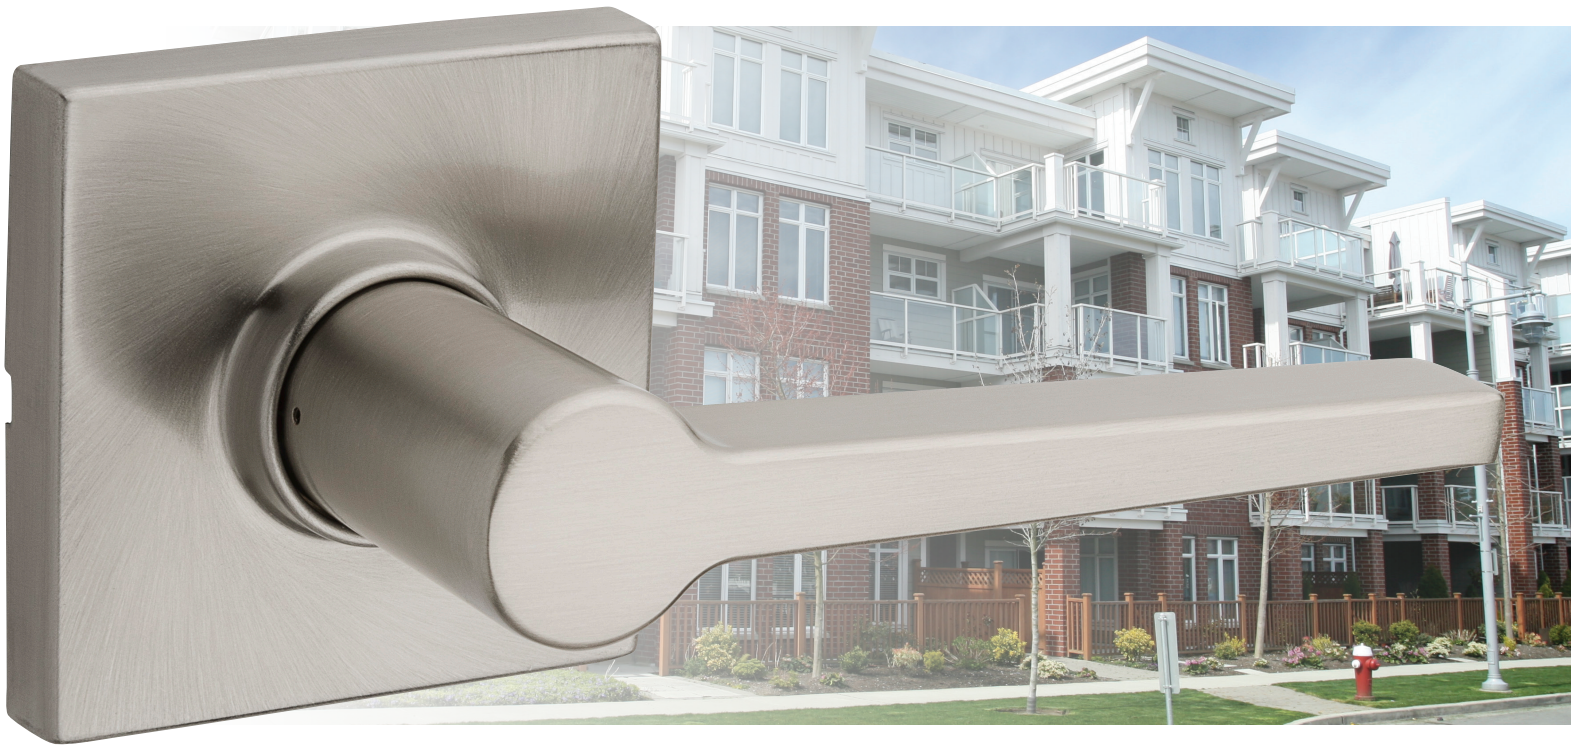

# SAFE LOCK

by **Kwikset**

## DAYLON™ Lever

- ANSI/BHMA Grade 3 certified security
- 3-hour UL fire-rated product available
- ADA Compliant
- Push button locking feature

Keyed function interior  
passage for storeroom  
in Satin Nickel

Privacy function  
interior push-button  
in Polished Chrome

Keyed function  
interior push-button  
in Matte Black