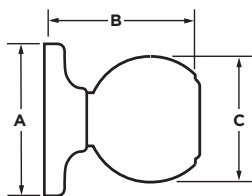

Cove Entry knob
in Venetian Bronze

#1 SELLING U.S. LOCK BRAND*

Numerator TruView, Unit Share Report, 2023

Specifications

Door Prep	Cross Bore 2 1/8" Edge Bore 1" Latch Face 1 x 2 1/4"
Backset	Adjustable 2 3/8" or 2 3/4"
Door Thickness	1 3/8" - 1 3/4" Doors standard.
Cylinder	SmartKey Security™ or traditional 5-pin Pin & Tumbler (available in 11p & 15 finish)
Faceplates	1" x 2 1/4" includes round corner, square corner and drive-in
Strikes	2 1/4" Full lip. Includes round corner, other options available.
Bolt	1/2" Throw
Door Handing	Reversible for right or left-hand doors
ANSI/BHMA	A156.2 Grade 3
UL	N/A
ADA	N/A
Warranty	Lifetime Mechanical and Lifetime Finish

Functions

Passage/Hall/Closet: Both knobs always free.
- 200 CV

Privacy/Bed/Bath: Both knobs locked or unlocked by turn-button inside. Outside knob unlocked by emergency key.
- 300 CV

Keyed Entry: Both sides locked or unlocked by key outside or turn-button inside.
- 400 CV

Half Dummy Trim, Surface Mounted: For doors where only a pull is required. No operation.
- 488 CV

Interior Pack: Inside knob & thumb turn of handleset
687/800 Handlesets:
-966CV: Single-Cylinder

Dimensions