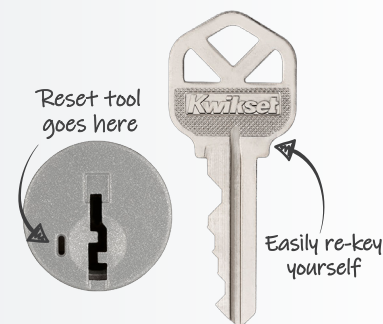

Kwikset
— Security Series

COVE KNOB

The attractive, traditional colonial design of the Cove makes a simple yet elegant statement in any home.

- Featuring SmartKey Security™
- ANSI/BHMA Grade 3 Certified
- Easy to Install

Cove Entry knob
in Venetian Bronze

#1 SELLING U.S. LOCK BRAND*

Numerator TruView, Unit Share Report, 2023

Specifications

Door Prep	Cross Bore 2 1/8" Edge Bore 1" Latch Face 1 x 2 1/4"
Backset	Adjustable 2 3/8" or 2 3/4"
Door Thickness	1 3/8" - 1 3/4" Doors standard.
Cylinder	SmartKey Security™ or traditional 5-pin Pin & Tumbler (available in 11p & 15 finish)
Faceplates	1" x 2 1/4" includes round corner, square corner and drive-in
Strikes	2 1/4" Full lip. Includes round corner, other options available.
Bolt	1/2" Throw
Door Handing	Reversible for right or left-hand doors
ANSI/BHMA	A156.2 Grade 3
UL	N/A
ADA	N/A
Warranty	Lifetime Mechanical and Lifetime Finish

Half Dummy Trim, Surface Mounted: For doors where only a pull is required. No operation.
- 488 CV

Interior Pack: Inside knob & thumb turn of handleset
687/800 Handlesets:
-966CV: Single-Cylinder

Dimensions

Design	A	B	C
Cove	2 5/8"	2 1/2"	2 1/16"

Finishes

Matte Black 514

Venetian Bronze 11P

Satin Nickel 15

One Key For All Your Locks

Protects against advanced break-in techniques and allows you to re-key your lock yourself in seconds.