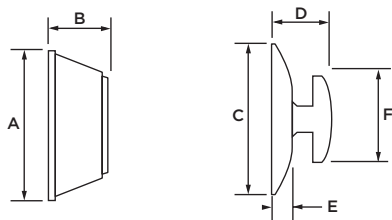

Door Prep	Cross Bore 2 1/8". Edge Bore 1". Latch face 1" x 2 1/4".
Backset	Adjustable 2 3/8" or 2 3/4"
Door Thickness	1 3/8" - 1 3/4" doors standard. Thick Door Kit Available for 660 function for up to 2 1/4"
Cylinder	SmartKey™
Faceplates	1" x 2 1/4" round corner. Other options available.
Strikes	1" x 2 1/4" Includes round corner & 2 1/4" full lip round corner. Other options available.
Bolt	1" Throw
Door Handing	Reversible for right or left-hand doors
ANSI/BHMA	A156.2 Grade 3
UL	N/A
ADA	N/A
Warranty	Lifetime Mechanical and Lifetime Finish

LIFETIME WARRANTY

Dimensions

Design	A	B	C	D	E	F
660 RDT	2 7/16"	1 1/8"	2 1/2"	3 1/2"	5/16"	1 3/4"

Finishes

Matte Black 514

Satin Nickel 15

Polished Chrome 26

Satin Chrome 26D