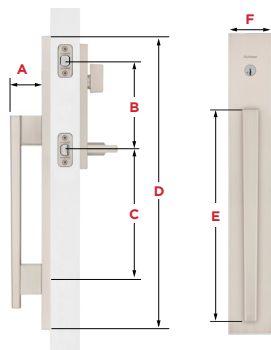

Kwikset
SIGNATURE SERIES™

CAERUS HANDLESET

Caerus™ transforms doors into modern style statements. Designed with an oversized escutcheon, no thumbpiece and KwikSlide™ technology, the handleset is sleek, innovative and intuitive to use — simply slide the grip down to open the door. Experience effortless operation and affordable luxury every day.

**Kwik
SLIDE**

#1 SELLING U.S. LOCK BRAND*

Source: YipitData Unit Share Report, 2025

Specifications

Door Prep	Cross Bore 2 1/8". Edge Bore 1" Latch Face 1" x 2 1/4" Door bore holes must be 5 1/2" apart, center to center
Backset	Adjustable 2 3/8" or 2 3/4"
Door Thickness	1 3/4" Standard. Thick door service part available for up to 2 1/4"
Faceplates	1" x 2 1/4" includes round corner and drive-in
Strikes	Deadbolt: 1 1/8" x 2 3/4". Round corner & 2 1/4" full lip round corner Handle: 2 1/4" round corner full lip (Other options available)
Bolt	Deadbolt: 1" throw Handle: 1/2" throw
Cylinder	SmartKey Security™
Door Handing	Reversible for right or left-hand doors
ANSI/BHMA	Deadbolt is A156.39 Grade AAA Certified
UL	N/A
ADA	N/A
Warranty	Lifetime mechanical and lifetime finish

Dimensions

Dimensions	A	B	C	D	E	F
Caerus	2 11/16"	5 1/2"	8 13/32" through 9 11/16"	19 3/16"	12 29/32"	2 25/32"

Finishes

Satin
Nickel 15

Matte
Black 514

Polished
Chrome 26

Premium Look, Standard Install

Functions

Handleset (Single-Cylinder): Latch bolt operated by sliding handle outside. Deadbolt operated by key outside.
- 818 CRH x HFL SMT
[Available with Halifax (HFL) lever]

Handleset (Dummy): Handle acts as pull only. For inactive leaf or double doors. No Operation.
- 819 CRH x HFL
[Available with Halifax (HFL) lever]