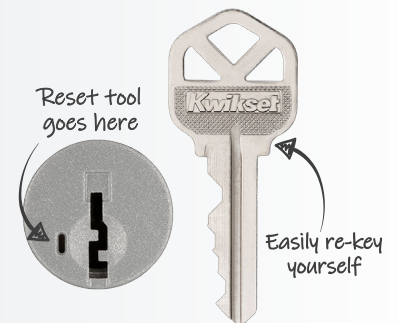

One Key For All Your Locks™

Protects against advanced break-in techniques and allows you to re-key your lock yourself in seconds.