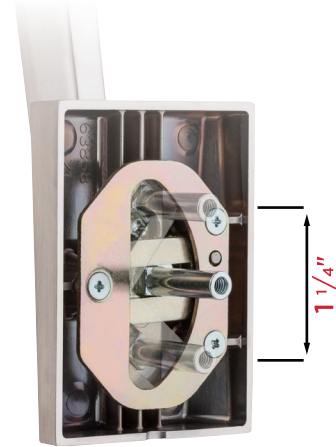

A dark bronze Kwikset Brentford handleset is shown on a light blue wall. The handle is a long, curved lever. Above it is a matching rectangular escrow plate with a keyhole. The Kwikset logo is visible on the top of the escrow plate.

## Specifications

<b>Door Prep</b>	Cross Bore 2 1/8". Edge Bore 1" Latch Face 1" x 2 1/4"
<b>Backset</b>	Adjustable 2 3/8" or 2 3/4"
<b>Door Thickness</b>	1 3/4" Standard. Thick door service part available for up to 2 1/4"
<b>Faceplates</b>	1" x 2 1/4" includes round corner, square corner and drive-in
<b>Strikes</b>	<b>Deadbolt:</b> 1 1/8" x 2 3/4", square, round corner & 2 1/4" full lip round corner <b>Handle:</b> 2 1/4" round corner full lip (Other options available)
<b>Bolt</b>	<b>Deadbolt:</b> 1" throw <b>Handle:</b> 1/2" throw
<b>Cylinder</b>	SmartKey Security™
<b>Door Handing</b>	Reversible for right or left-hand doors
<b>ANSI/BHMA</b>	Deadbolt is Grade 1 Certified
<b>UL</b>	N/A
<b>ADA</b>	N/A
<b>Warranty</b>	Lifetime mechanical and lifetime finish

## Adjustable Throughbolt

Vertical and horizontal slide designed for a guaranteed fit

## Functions

**Handleset (Single-Cylinder):** Exterior only, Latch bolt operated by thumb piece outside. Deadbolt operated by key outside.  
- 818 BFH SMT

**Handleset (Dummy):** Exterior only, Handle acts as pull only. For inactive leaf or double doors. No Operation.  
- 819 BFH