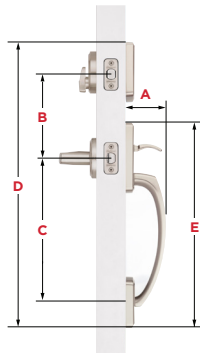

Dimensions

Dimensions	A	B	C	D	E
Brentford	2 11/16"	5 1/2"	9 5/16"	18 1/16"	13 1/32"

LIFETIME
WARRANTY

Finishes