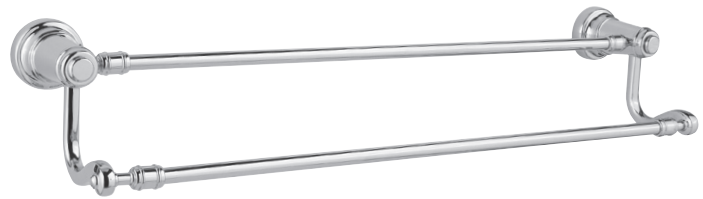

## Redmond

**L03/3**  
*Polished  
Brass*

**11P**  
*Venetian  
Bronze*

**15**  
*Satin  
Nickel*

**26**  
*Polished  
Chrome*

## Avalon

**11P**  
*Venetian  
Bronze*

**15**  
*Satin  
Nickel*

**26**  
*Polished  
Chrome*

**501**  
*Rustic  
Bronze*

**502**  
*Rustic  
Pewter*

## Ashfield

**11P**  
*Venetian  
Bronze*

**15**  
*Satin  
Nickel*

**26**  
*Polished  
Chrome*

**501**  
*Rustic  
Bronze*

**502**  
*Rustic  
Pewter*