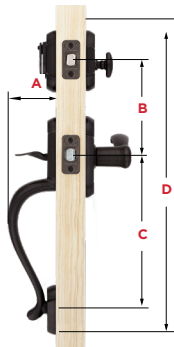

# AUSTIN HANDLESET

Simple yet rugged, Austin's rustic style brings a new level of charm and appeal to any space, whether in the city or country.

- Decorative Deadbolt Swing Cover on Handleset
- Features New Advanced SmartKey Security™
- Handleset Deadbolt has ANSI/BHMA Grade 1 Certification
- Lifetime Mechanical and Finish Warranty
- Compatible with 966 UNIV interior packs for 800 and 814 series handlesets and 968 dummy interior packs for 802 series handlesets

## Specifications

<b>Door Prep</b>	Cross Bore 2 1/8". Edge Bore 1" Latch Face 1" x 2 1/4"
<b>Backset</b>	Adjustable 2 3/8" or 2 3/4"
<b>Door Thickness</b>	1 3/4" Standard. Thick door service part available for up to 2 1/4"
<b>Faceplates</b>	1" x 2 1/4" includes round corner, square corner and drive-in
<b>Strikes</b>	<b>Deadbolt:</b> 1 1/8" x 2 3/4", square, round corner & 2 1/4" full lip round corner <b>Handle:</b> 2 1/4" round corner full lip (Other options available)
<b>Bolt</b>	<b>Deadbolt:</b> 1" throw <b>Handle:</b> 1/2" throw
<b>Cylinder</b>	SmartKey Security™
<b>Door Handing</b>	Reversible for right or left-hand doors
<b>ANSI/BHMA</b>	Deadbolt - A156.39 Grade AAA Certified
<b>UL</b>	N/A
<b>ADA</b>	N/A
<b>Warranty</b>	Lifetime mechanical and lifetime finish

## Dimensions

Dimensions	A	B	C	D
Austin	3 1/8"	5 1/2"	3 DIMS: 8 7/16" 9 5/32" 9 23/32"	18 5/16"