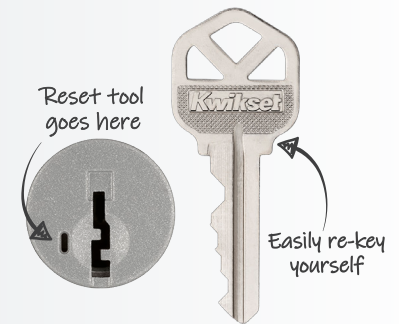

LIFETIME
WARRANTY