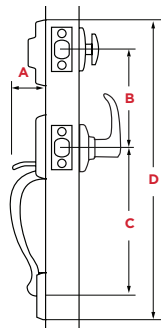

## Specifications

<b>Door Prep</b>	Cross Bore 2 1/8" Edge Bore 1" Latch Face 1" x 2 1/4"
<b>Backset</b>	Adjustable 2 3/8" or 2 3/4"
<b>Door Thickness</b>	1 3/4" Standard. Thick door service part available for up to 2 1/4"
<b>Faceplates</b>	1" x 2 1/4". Specify square, round, or drive in
<b>Strikes</b>	<ul style="list-style-type: none"> <li>▪ <b>Deadbolt:</b> 1 1/4" x 3 5/8". Specify square, round, or drive in</li> <li>▪ <b>Handle:</b> 2 1/4" full lip. Specify square, round, or drive in (Other options available)</li> </ul>
<b>Bolt</b>	<ul style="list-style-type: none"> <li>▪ <b>Deadbolt:</b> 1" throw</li> <li>▪ <b>Handle:</b> 1/2" throw</li> </ul>
<b>Cylinder</b>	SmartKey Security™ or Pin & Tumbler
<b>Door Handing</b>	Reversible for right or left-hand doors
<b>ANSI/BHMA</b>	Deadbolt is Grade 1 Certified
<b>UL</b>	Optional 20 minute UL fire rating available except for 819 function
<b>ADA</b>	N/A
<b>Warranty</b>	Lifetime mechanical and lifetime finish

## Dimensions

Dimensions	A	B	C	D
Ashfield	2 31/32"	5 1/2"	8 13/32"	14 11/25"

## Functions

**Handleset (Single-Cylinder):** Exterior only, Latch bolt operated by thumb piece outside. Deadbolt operated by key outside.  
**- 818 ADH SMT**

**Handleset (Dummy):** Exterior only, Handle acts as pull only. For inactive leaf or double doors. No Operation.  
**- 819 ADH**

**Handle with Lever:** Latch bolt operated by thumb piece outside and lever inside. No Deadbolt.  
**- 815 ADH x ADL**  
 [Available with Halifax (ADL) lever]

**Interior Pack (Single-Cylinder):** Interior only, Latch bolt operated by lever inside. Deadbolt operated by thumb turn inside.  
**- 971\_\_\_SMT**  
 (Indicate interior lever style)