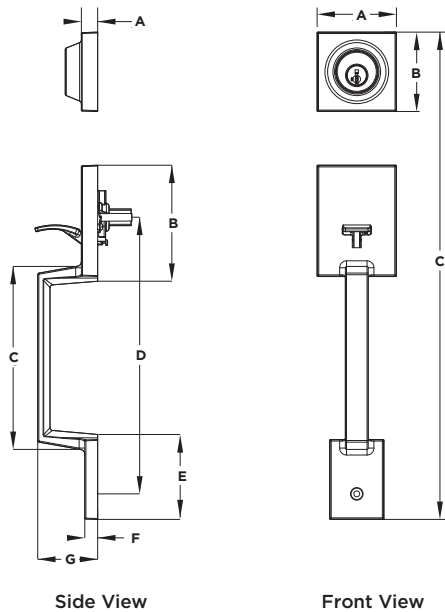

Numerator TruView, Unit Share Report, 2024

Specifications

Door Prep	Deadbolt & Handle: Cross Bore 2 1/8". Edge Bore 1". Latch Face 1" x 2 1/4"
Backset	Adjustable 2 3/8" or 2 3/4"
Door Thickness	1 3/4" Standard.
Faceplates	1" x 2 1/4" Round corner
Strikes	Deadbolt: 1" x 2 1/4" round corner & 2 1/4" full lip round corner Handle: 2 1/4" full lip round corner (Other options available)
Bolt	Deadbolt: 1" throw Handle: 1/2" throw
Cylinder	SmartKey Security™
Door Handing	Reversible for right or left-hand doors
ANSI/BHMA	Deadbolt is Grade 3 Certified
UL	N/A
ADA	N/A
Warranty	Lifetime mechanical and lifetime finish

Functions

Handleset (Single-Cylinder): Exterior only. Latch bolt operated by thumb piece outside. Deadbolt operated by key outside.
- 687 AMD SMT

Handle Only: Handle only. Latch bolt operated by thumb piece outside.
- 898 AMD

SMARTKEY SECURITY™

One Key For All Your Locks

Protects against advanced break-in techniques and allows you to re-key your lock yourself in seconds.

Reset tool goes here

Easily re-key yourself

Dimensions

Dimensions	A	B	C	D	E	F	G
Side View	9/16"	4 1/16"	16 13/32"	9 11/16"	2 31/32"	7/16"	2 3/32"
Front View	2 25/32"	2 25/32"	17 15/32"				