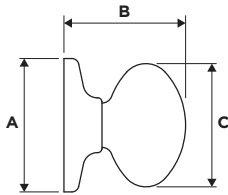

- Featuring SmartKey Security™
- ANSI/BHMA Grade 3 Certified
- Easy to Install

#1 SELLING U.S. LOCK BRAND*

Numerator TruView, Unit Share Report, 2023

Specifications

Door Prep	Cross Bore 2 1/8" Edge Bore 1" Latch Face 1 x 2 1/4"
Backset	Adjustable 2 3/8" or 2 3/4"
Door Thickness	1 3/8" - 1 3/4" Doors standard.
Cylinder	SmartKey Security™
Faceplates	1" x 2 1/4" includes round corner, square corner and drive-in
Strikes	2 1/4" Full lip. Includes round corner, other options available.
Bolt	1/2" Throw
Door Handing	Reversible for right or left-hand doors
ANSI/BHMA	A156.2 Grade 3
UL	N/A
ADA	N/A
Warranty	Lifetime Mechanical and Lifetime Finish

Dimensions

Design	A	B	C
Aliso	2 5/8"	2 3/4"	2 2/5"

Finishes

Satin
Nickel 15

Functions

Passage/Hall/Closet: Both knobs always free.
- 200 AO

Privacy/Bed/Bath: Both knobs locked or unlocked by turn-button inside. Outside knob unlocked by emergency key.
- 300 AO

Keyed Entry: Both sides locked or unlocked by key outside or turn-button inside.
- 400 AO

Half Dummy Trim, Surface Mounted: For doors where only a pull is required. No operation.
- 488 AO

Interior Pack: Inside knob of handleset
687/800 Handlesets:
-966AO: Single-Cylinder